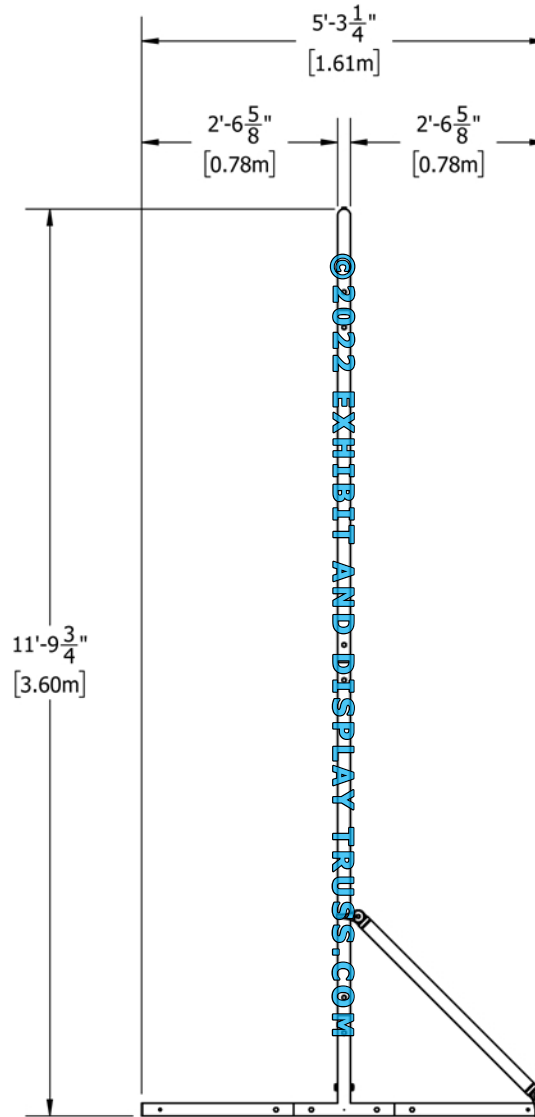

# KIT: A57-102

10" Wide Aluminum Truss. 2" Chords with 1/2" Webs

©2022 EXHIBIT AND DISPLAY TRUSS.COM

2-Chord

Side View  
Units: Feet & Inches  
[Meters]

© copyright  
all rights reserved

Toll Free: 855-323-4866  
Email: [info@exhibitanddisplaytruss.com](mailto:info@exhibitanddisplaytruss.com)