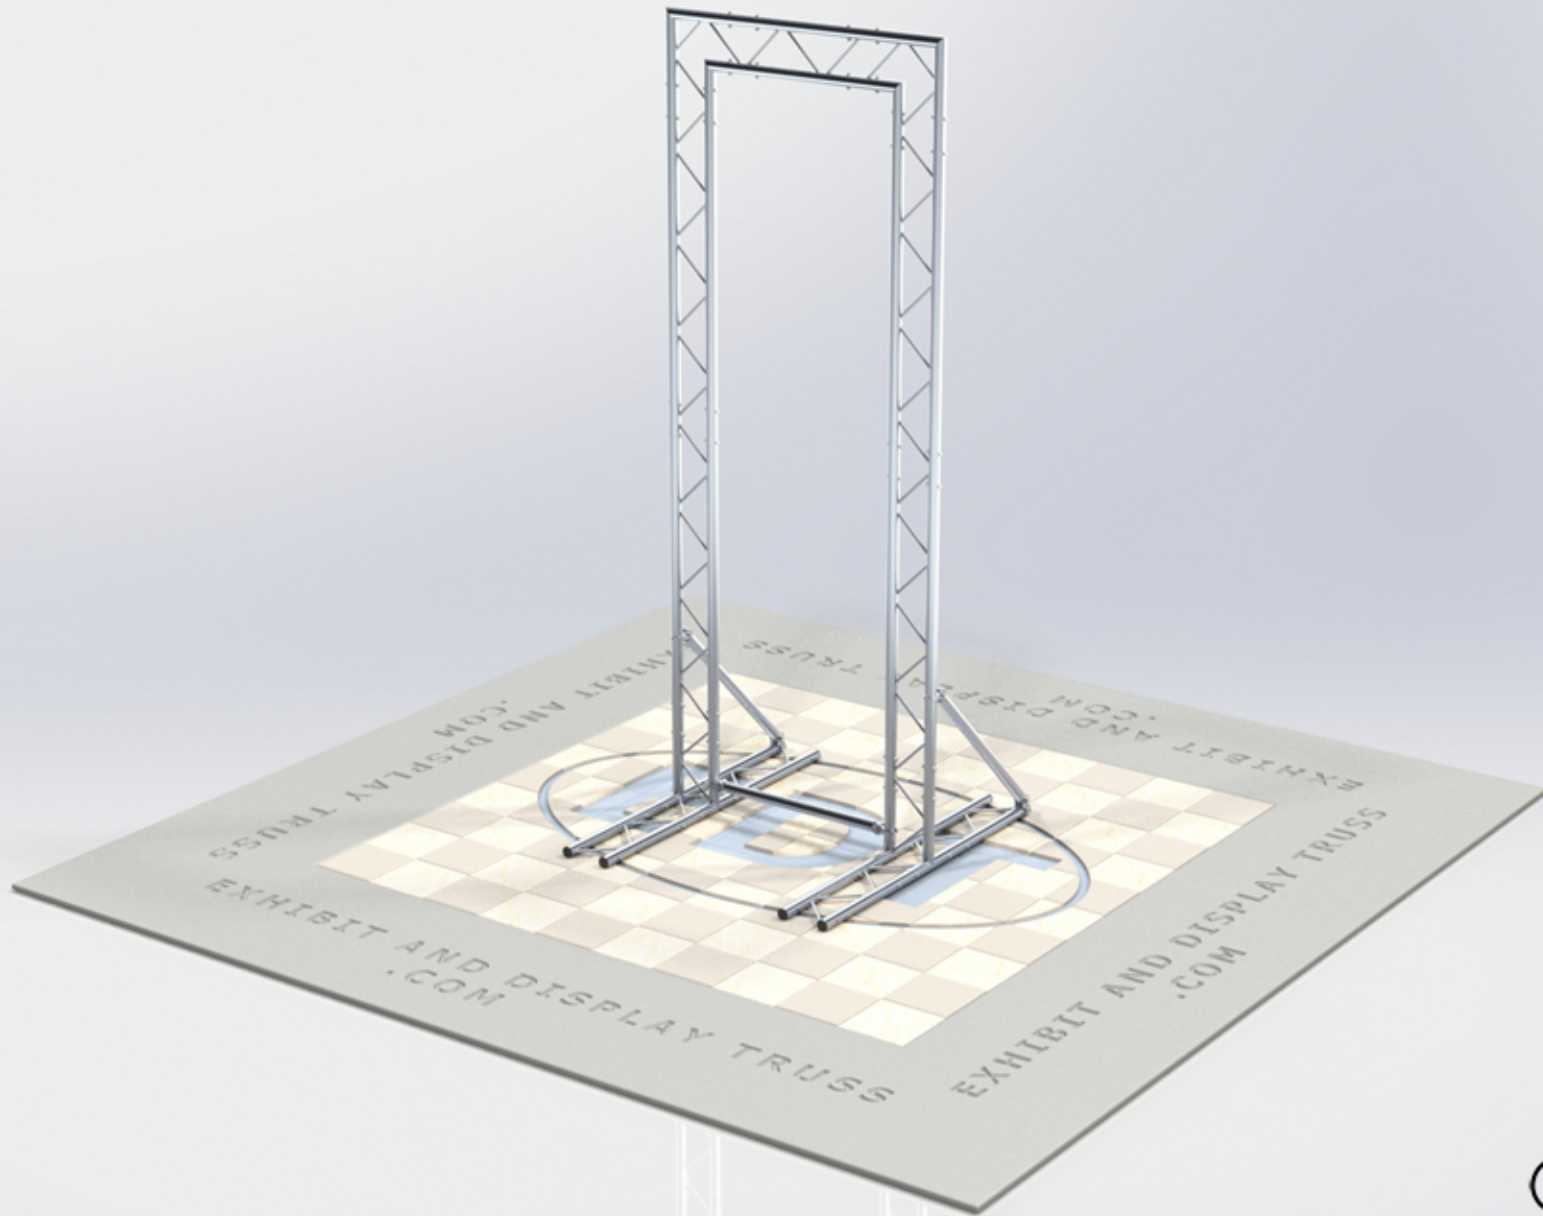

KIT: A57-102

10" Wide Aluminum Truss. 2" Chords with 1/2" Webs

©2022 EXHIBIT AND DISPLAY TRUSS.COM

© copyright
all rights reserved

Toll Free: 855-323-4866
Email: info@exhibitanddisplaytruss.com

ExhibitAndDisplayTruss.com