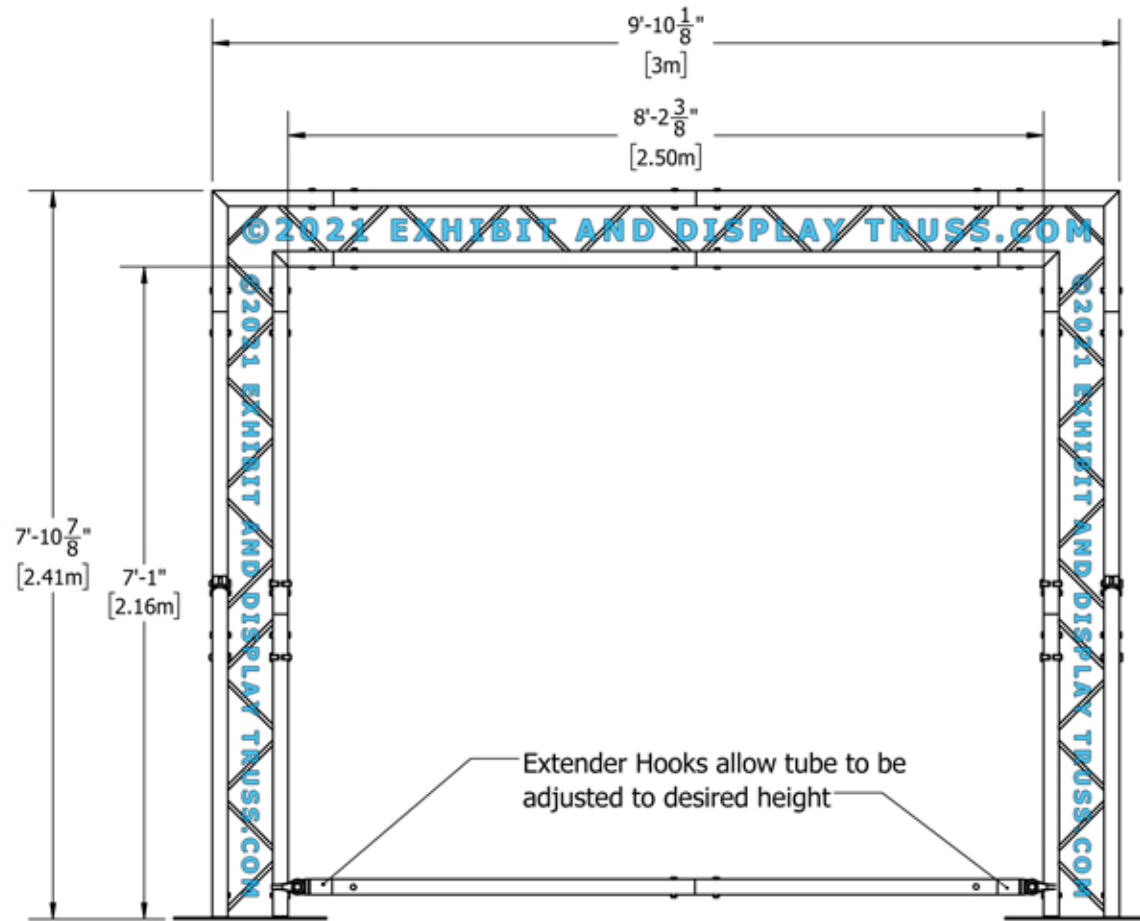

KIT: A53-102

10" Wide Aluminum Truss. 2" Chords with 1/2" Webs

©2021 EXHIBIT AND DISPLAY TRUSS.COM

2-Chord

Front View
Units: Feet & Inches
[Meters]

© copyright
all rights reserved

Toll Free: 855-323-4866
Email: info@exhibitanddisplaytruss.com