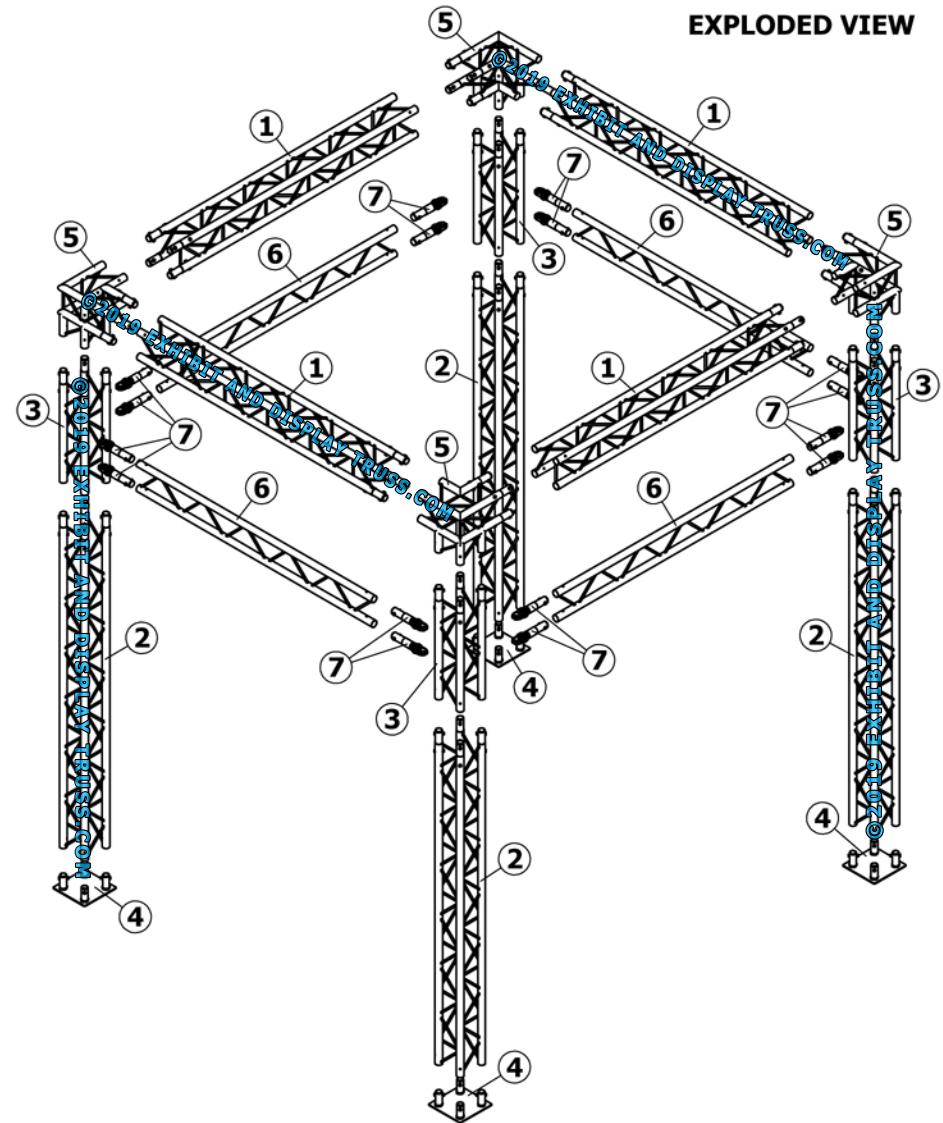

KIT: A53-104

10" Wide Aluminum Truss. 2" Chords with 1/2" Webs

© 2019 EXHIBIT AND DISPLAY TRUSS.COM

4-Chord

2-Chord

ITEM NO.	PART NUMBER	DESCRIPTION	QTY.
1	EDT10-B2.2	2.2m Box Truss	4
2	EDT10-B2.6	2.6m Box Truss	4
3	EDT10-B0.8	0.8m Box Truss	4
4	EDT10-BP4	Box Base Plate	4
5	EDT10-B3W90	3 Way 90° Junction	4
6	EDT10-L2.2	2.2m Ladder Truss	4
7	EDT10-EHC1	Extender Hook Clamp	16