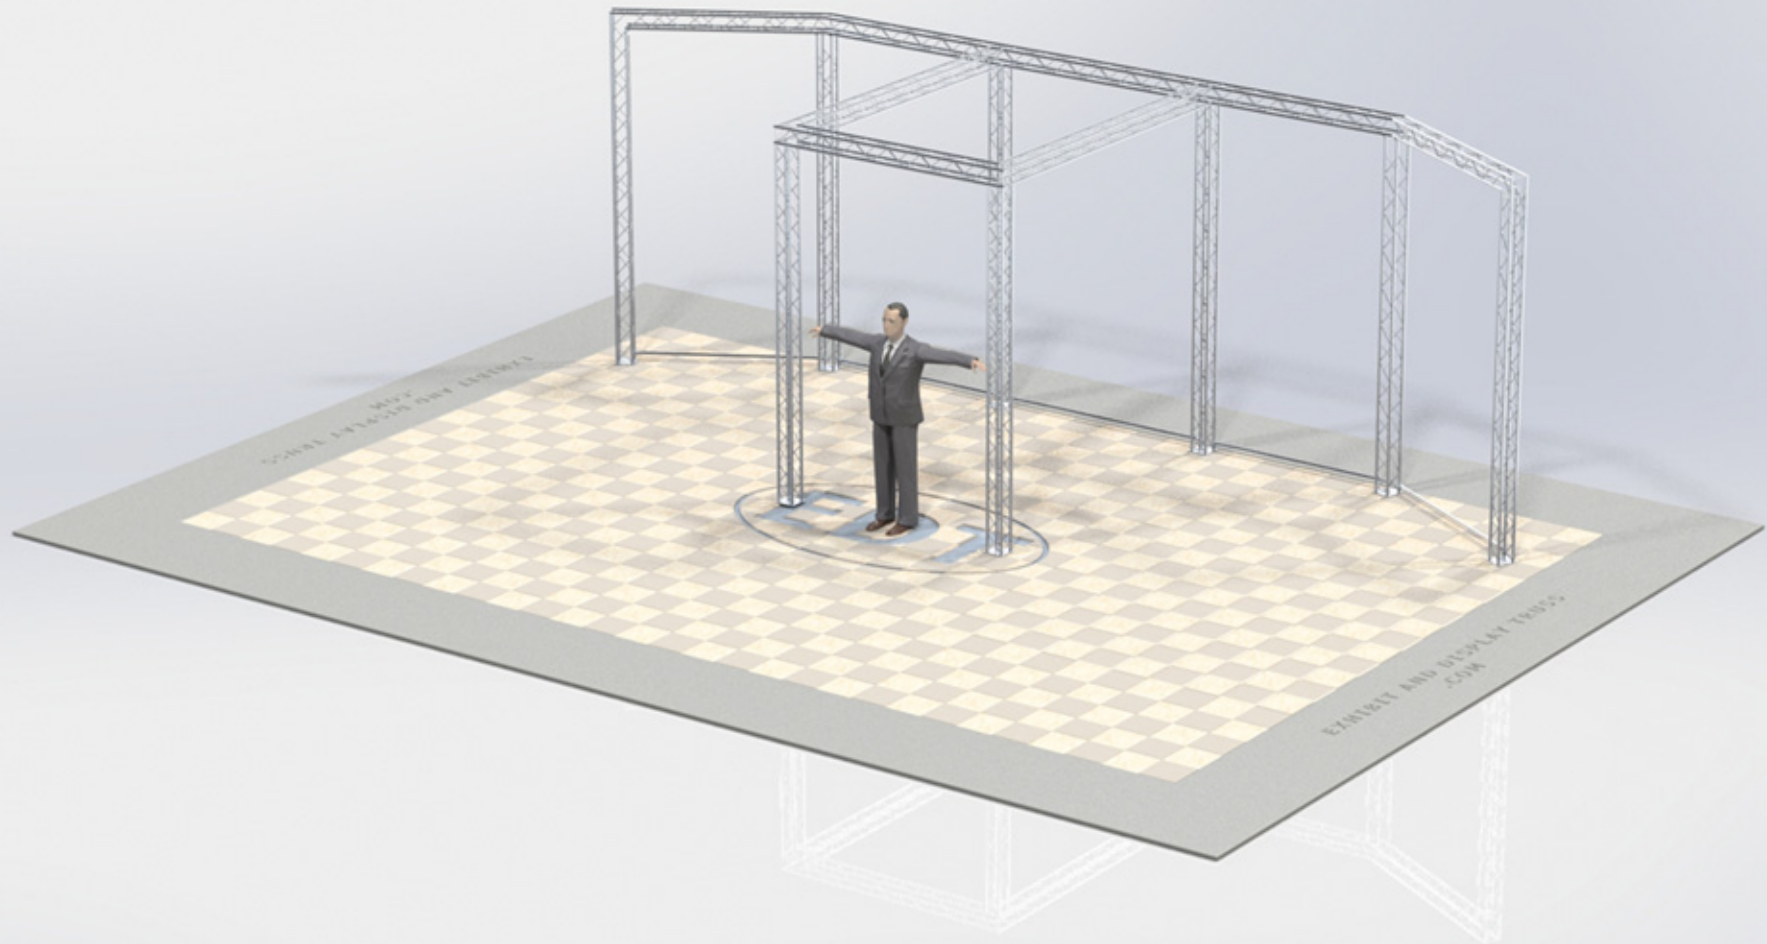

KIT: C44-64

6" Wide Aluminum Box Truss. 1" Chords with 5/16" Webs

©2017 EXHIBIT AND DISPLAY TRUSS.COM

Toll Free: 855-323-4866
Email: info@exhibitanddisplaytruss.com

ExhibitAndDisplayTruss.com