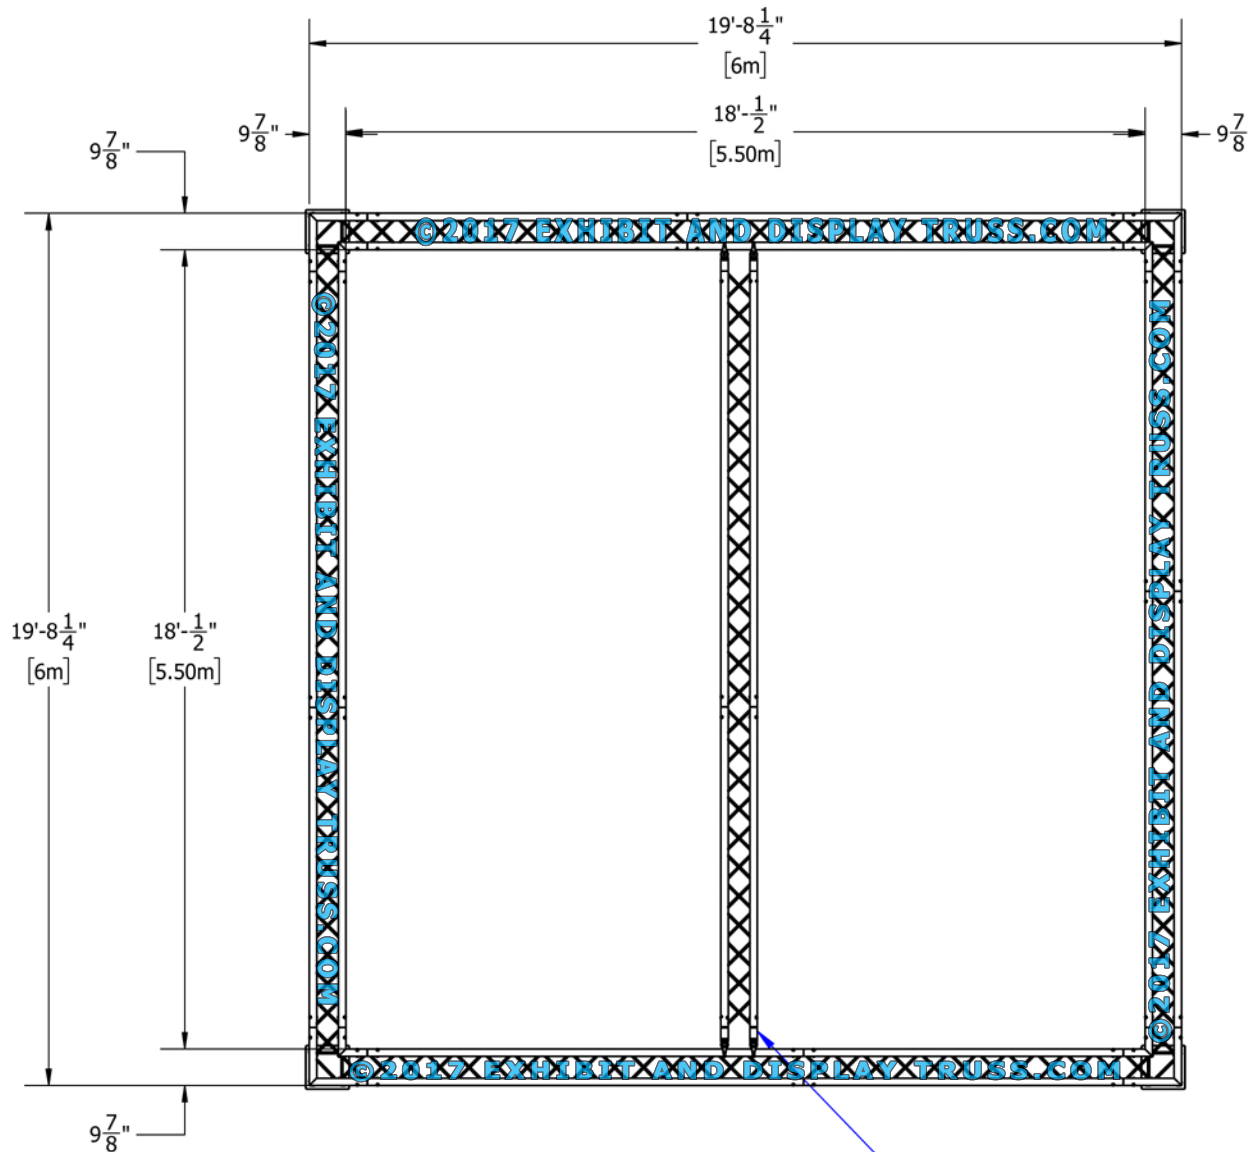

# KIT: C36-104

10" Wide Aluminum Box Truss. 2" Chords with 1/2" Webs

©2017 EXHIBIT AND DISPLAY TRUSS.COM

Top View  
Units: Feet & Inches  
[Meters]

Toll Free: 855-323-4866  
Email: [info@exhibitanddisplaytruss.com](mailto:info@exhibitanddisplaytruss.com)