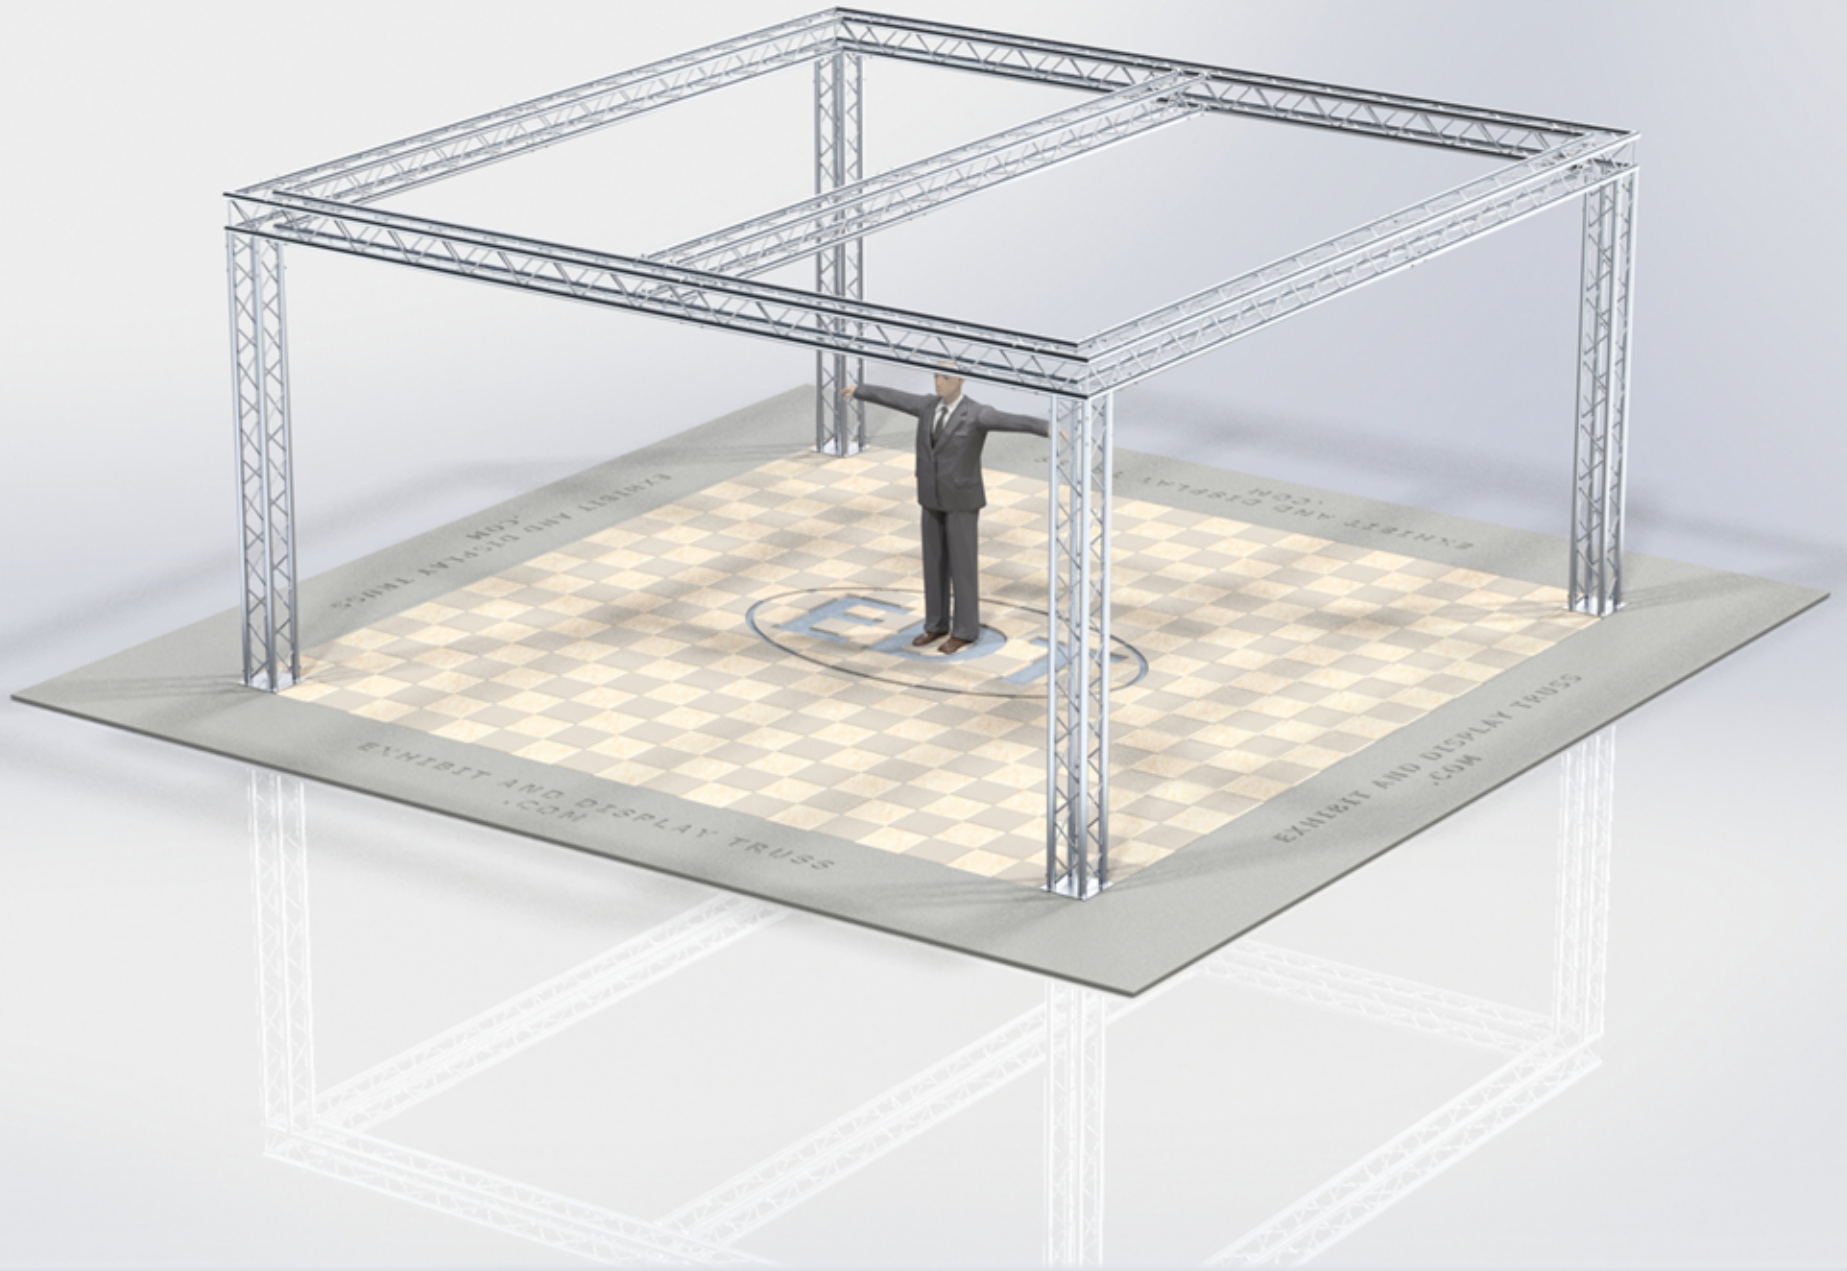

KIT: C36-104

10" Wide Aluminum Box Truss. 2" Chords with 1/2" Webs

©2017 EXHIBIT AND DISPLAY TRUSS.COM

Toll Free: 855-323-4866
Email: info@exhibitanddisplaytruss.com

ExhibitAndDisplayTruss.com