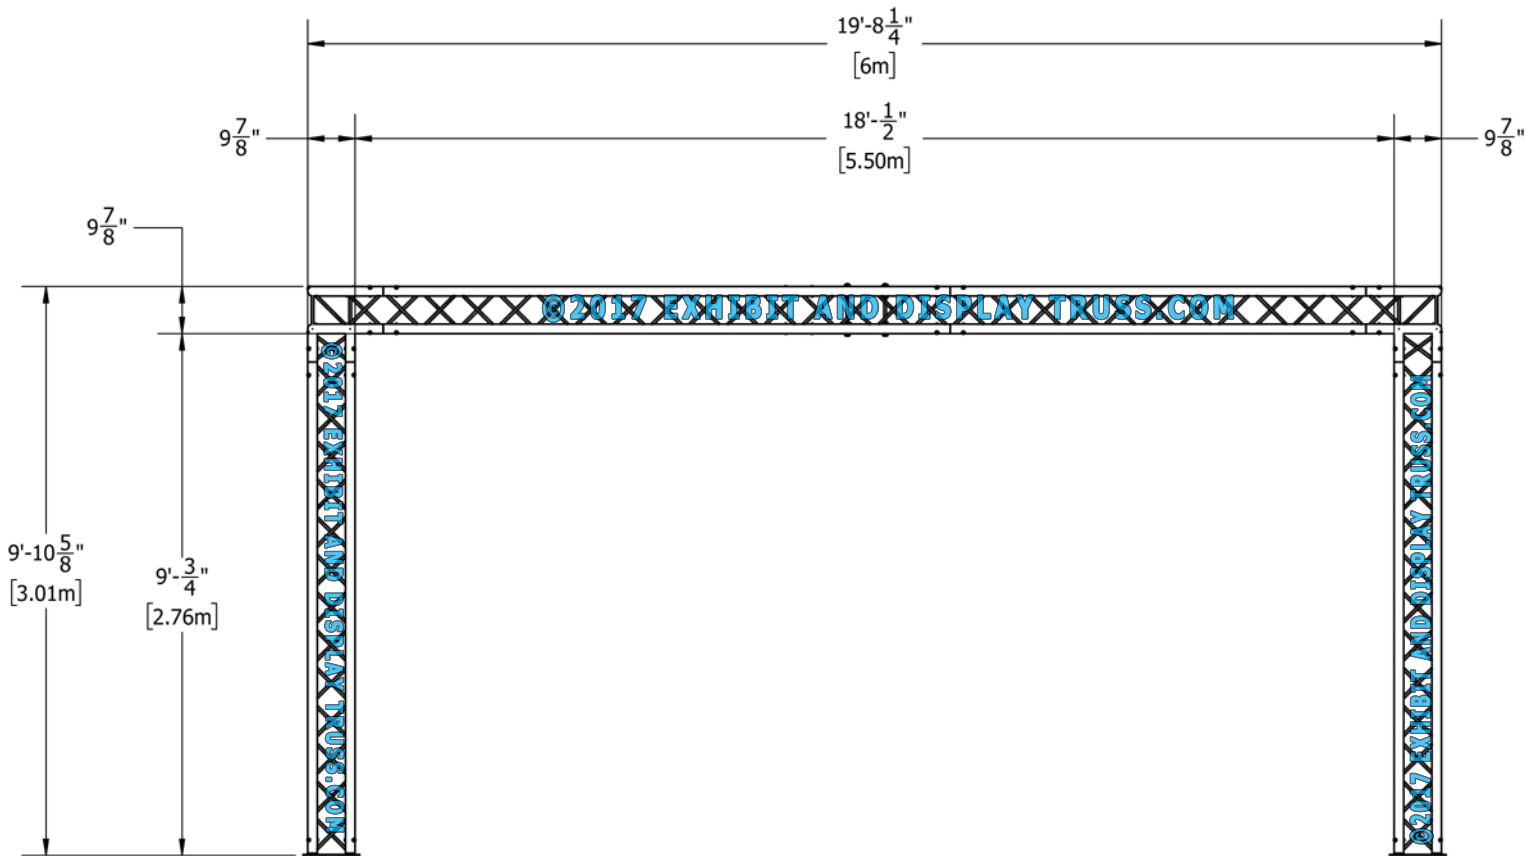

# KIT: C36-104

10" Wide Aluminum Box Truss. 2" Chords with 1/2" Webs

©2017 EXHIBIT AND DISPLAY TRUSS.COM

©2017 EXHIBIT AND DISPLAY TRUSS.COM

Front View  
Units: Feet & Inches  
[Meters]