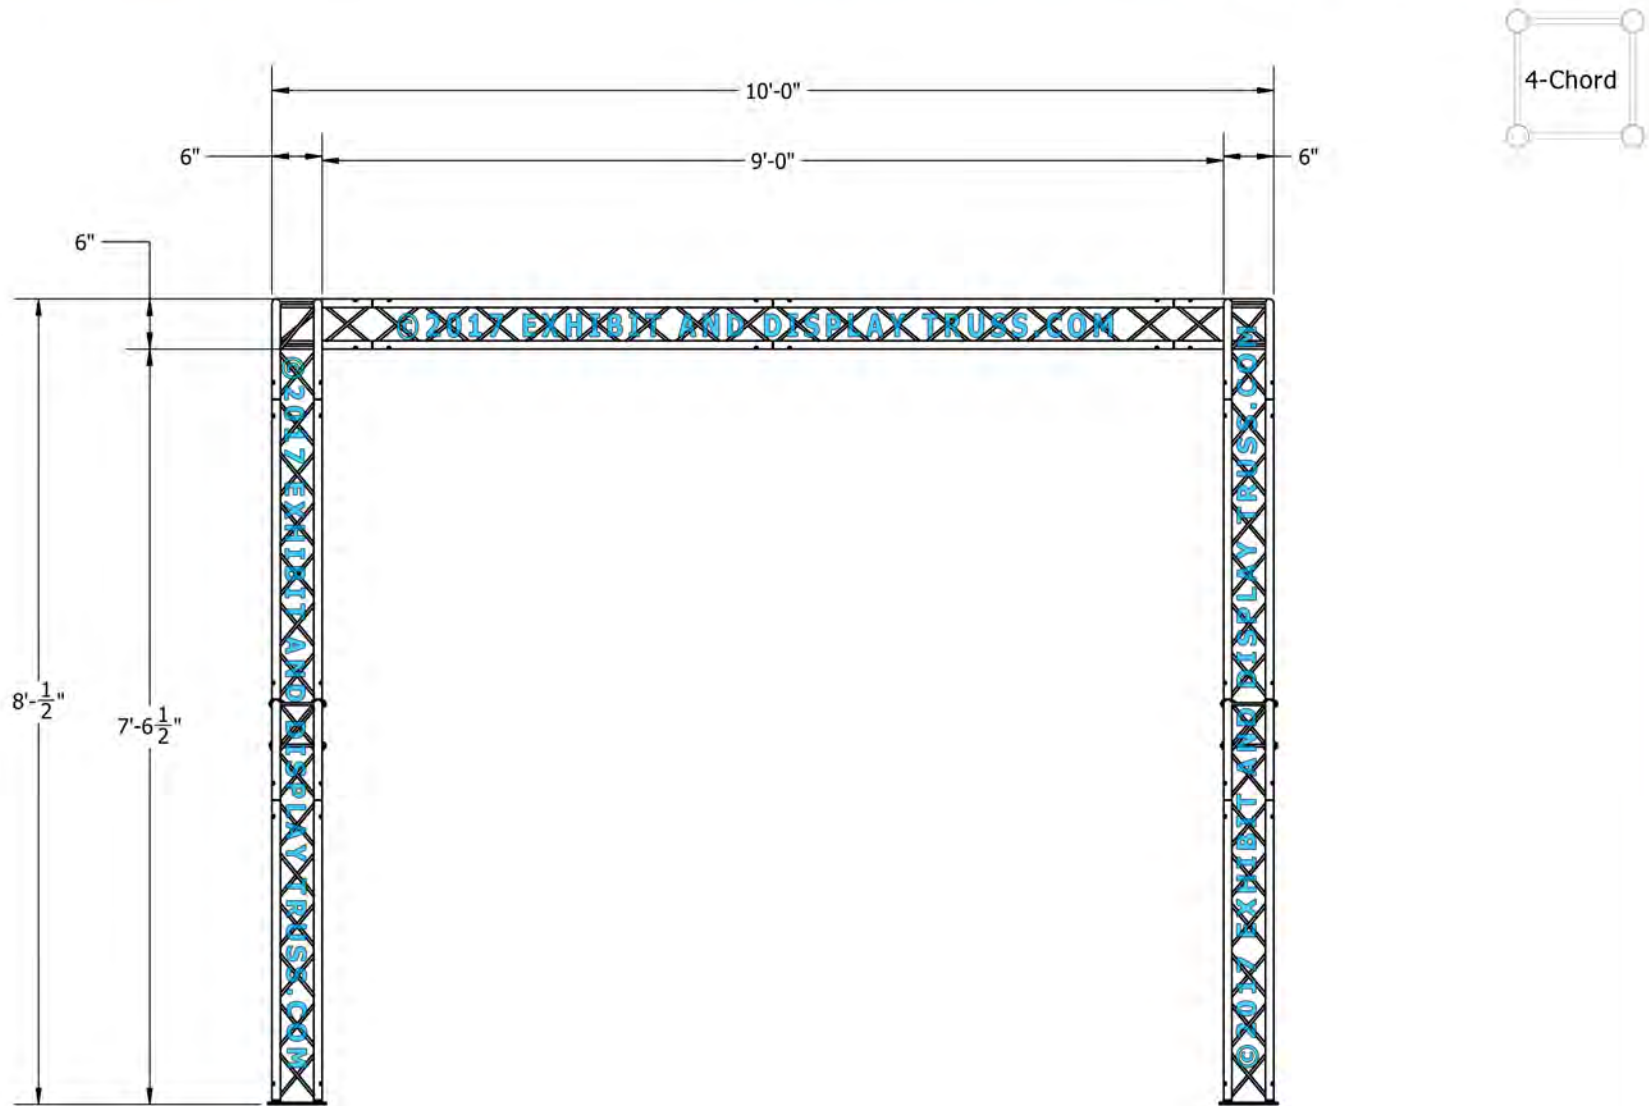

6" Wide Aluminum Box Truss. 1" Chords with 5/16" Webs

Linear Booth

©2017 EXHIBIT AND DISPLAY TRUSS.COM

©2017 EXHIBIT AND DISPLAY TRUSS.COM

EXPLODED VIEW

ITEM NO.	PART NUMBER	DESCRIPTION	QTY.
1	EDT6-BP4	Box Base Plate	6
2	EDT6-B3	3'-0" Box Truss	8
3	EDT6-B4	4'-0" Box Truss	6
4	EDT6-B2W90	2 Way 90° Junction	4
5	EDT10-3-6	3'-6" Box Truss	2
7	EDT6-EHC1	Extender Hook Clamp	8
8	EDT10-B3W90	3 Way 90° Junction	2

KIT: A49-64

Linear Booth

6" Wide Aluminum Box Truss. 1" Chords with 5/16" Webs

©2017 EXHIBIT AND DISPLAY TRUSS.COM

TOP VIEW
UNITS: FEET & INCHES

©2017 EXHIBIT AND DISPLAY TRUSS.COM

KIT: A49-64

6" Wide Aluminum Box Truss. 1" Chords with 5/16" Webs

©2017 EXHIBIT AND DISPLAY TRUSS.COM

FRONT VIEW
UNITS: FEET & INCHES

©2017 EXHIBIT AND DISPLAY TRUSS.COM

KIT: A49-64

Linear Booth

6" Wide Aluminum Box Truss. 1" Chords with 5/16" Webs

©2017 EXHIBIT AND DISPLAY TRUSS.COM

SIDE VIEW
UNITS: FEET & INCHES

©2017 EXHIBIT AND DISPLAY TRUSS.COM