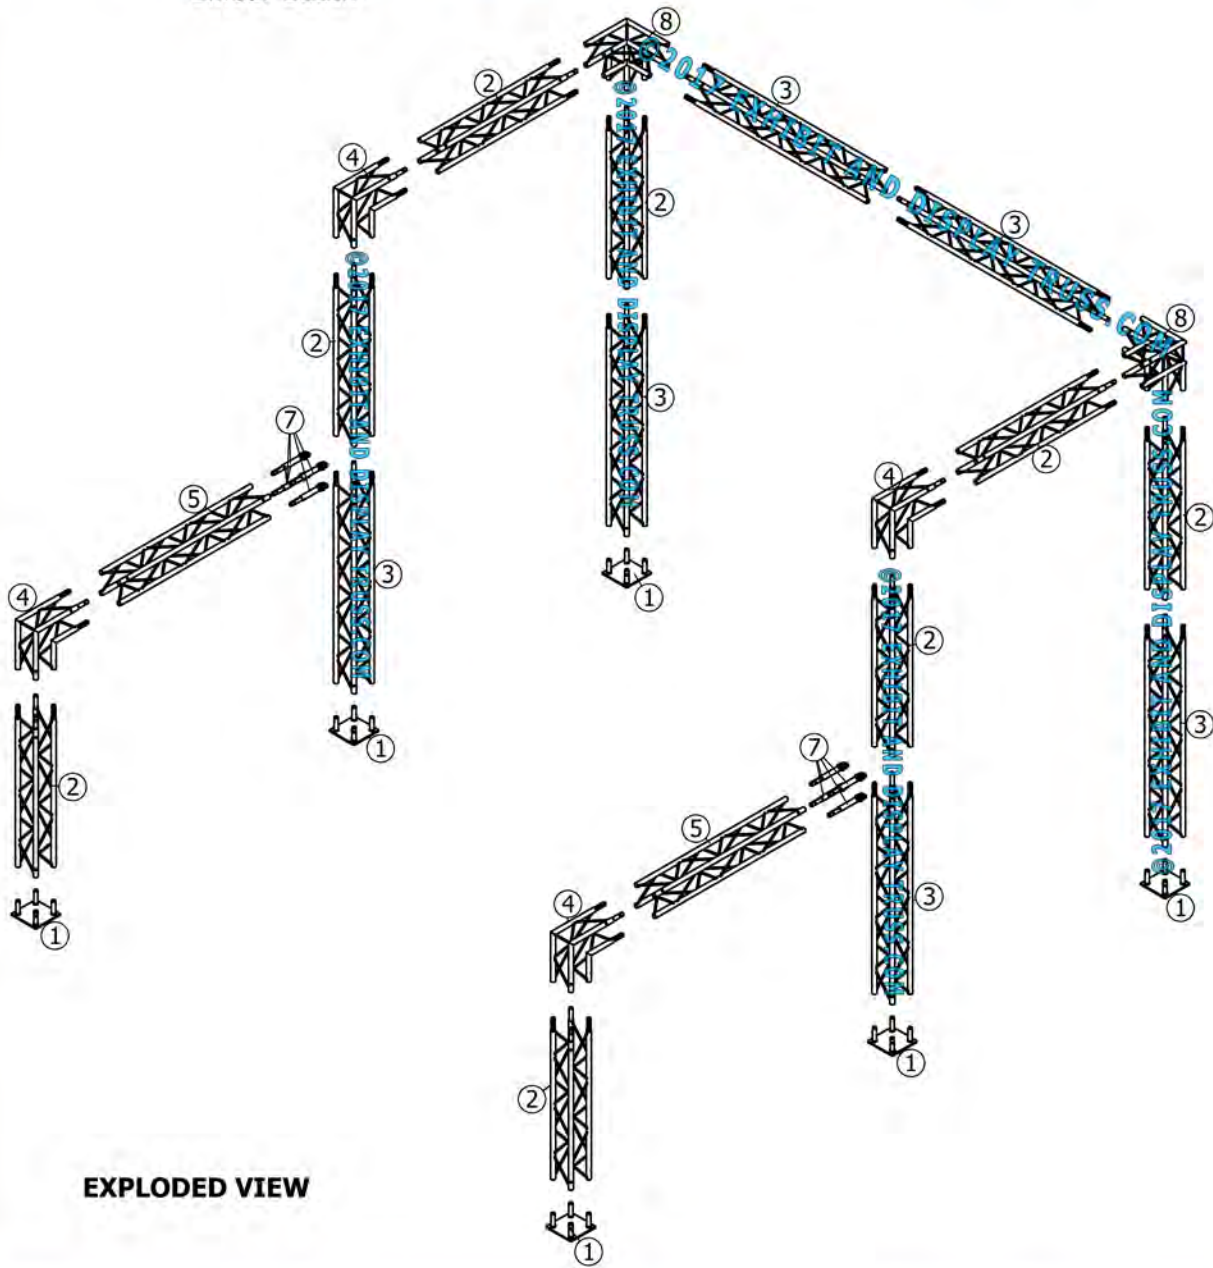

KIT: A49-64

Linear Booth

6" Wide Aluminum Box Truss. 1" Chords with 5/16" Webs

©2017 EXHIBIT AND DISPLAY TRUSS.COM

Toll Free: 855-323-4866
Email: info@exhibitanddisplaytruss.com

ExhibitAndDisplayTruss.com

KIT: A49-64

6" Wide Aluminum Box Truss. 1" Chords with 5/16" Webs

Linear Booth

©2017 EXHIBIT AND DISPLAY TRUSS.COM

©2017 EXHIBIT AND DISPLAY TRUSS.COM

EXPLODED VIEW

ITEM NO.	PART NUMBER	DESCRIPTION	QTY.
1	EDT6-BP4	Box Base Plate	6
2	EDT6-B3	3'-0" Box Truss	8
3	EDT6-B4	4'-0" Box Truss	6
4	EDT6-B2W90	2 Way 90° Junction	4
5	EDT10-3-6	3'-6" Box Truss	2
7	EDT6-EHC1	Extender Hook Clamp	8
8	EDT10-B3W90	3 Way 90° Junction	2

KIT: A49-64

Linear Booth

6" Wide Aluminum Box Truss. 1" Chords with 5/16" Webs

©2017 EXHIBIT AND DISPLAY TRUSS.COM

TOP VIEW
UNITS: FEET & INCHES

©2017 EXHIBIT AND DISPLAY TRUSS.COM

KIT: A49-64

6" Wide Aluminum Box Truss. 1" Chords with 5/16" Webs

©2017 EXHIBIT AND DISPLAY TRUSS.COM

FRONT VIEW
UNITS: FEET & INCHES

©2017 EXHIBIT AND DISPLAY TRUSS.COM

KIT: A49-64

Linear Booth

6" Wide Aluminum Box Truss. 1" Chords with 5/16" Webs

©2017 EXHIBIT AND DISPLAY TRUSS.COM