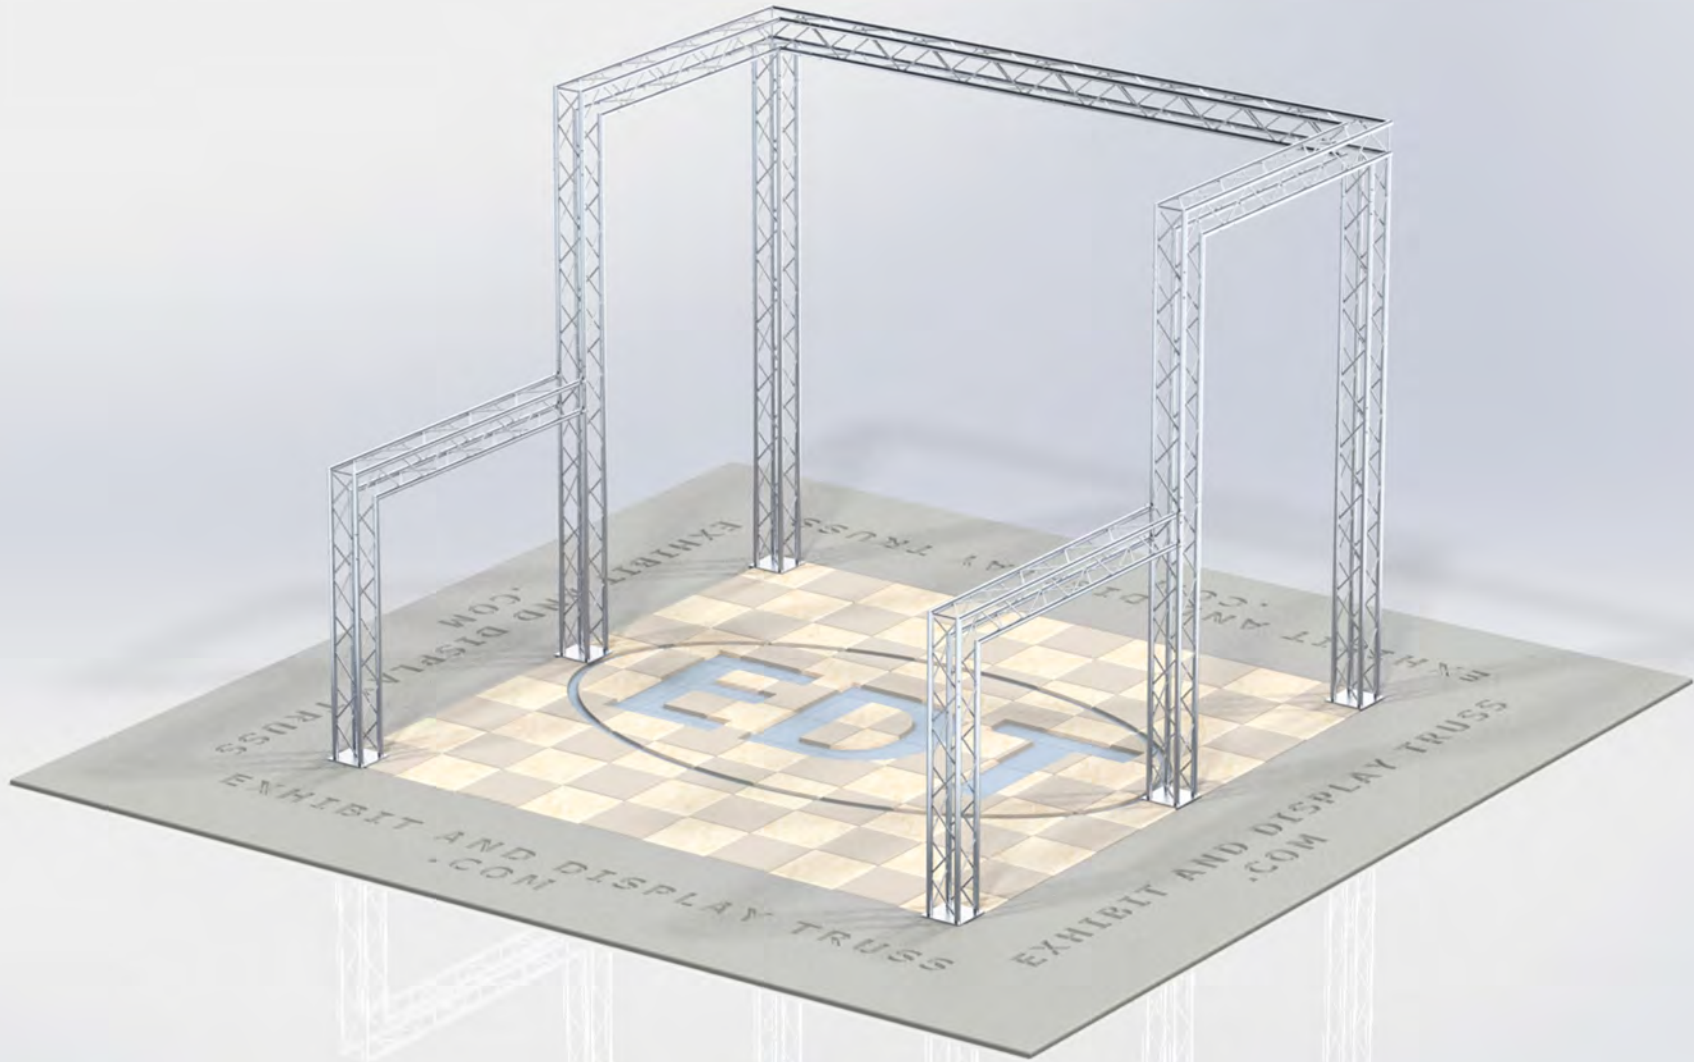

KIT: A49-64

Linear Booth

6" Wide Aluminum Box Truss. 1" Chords with 5/16" Webs

©2017 EXHIBIT AND DISPLAY TRUSS.COM

Toll Free: 855-323-4866
Email: info@exhibitanddisplaytruss.com

ExhibitAndDisplayTruss.com

KIT: A49-64

6" Wide Aluminum Box Truss. 1" Chords with 5/16" Webs

Linear Booth

©2017 EXHIBIT AND DISPLAY TRUSS.COM

©2017 EXHIBIT AND DISPLAY TRUSS.COM

EXPLODED VIEW

ITEM NO.	PART NUMBER	DESCRIPTION	QTY.
1	EDT6-BP4	Box Base Plate	6
2	EDT6-B3	3'-0" Box Truss	8
3	EDT6-B4	4'-0" Box Truss	6
4	EDT6-B2W90	2 Way 90° Junction	4
5	EDT10-3-6	3'-6" Box Truss	2
7	EDT6-EHC1	Extender Hook Clamp	8
8	EDT10-B3W90	3 Way 90° Junction	2

KIT: A49-64

Linear Booth

6" Wide Aluminum Box Truss. 1" Chords with 5/16" Webs

©2017 EXHIBIT AND DISPLAY TRUSS.COM

TOP VIEW
UNITS: FEET & INCHES

©2017 EXHIBIT AND DISPLAY TRUSS.COM

KIT: A49-64

6" Wide Aluminum Box Truss. 1" Chords with 5/16" Webs

©2017 EXHIBIT AND DISPLAY TRUSS.COM

FRONT VIEW
UNITS: FEET & INCHES

©2017 EXHIBIT AND DISPLAY TRUSS.COM

KIT: A49-64

Linear Booth

6" Wide Aluminum Box Truss. 1" Chords with 5/16" Webs

©2017 EXHIBIT AND DISPLAY TRUSS.COM