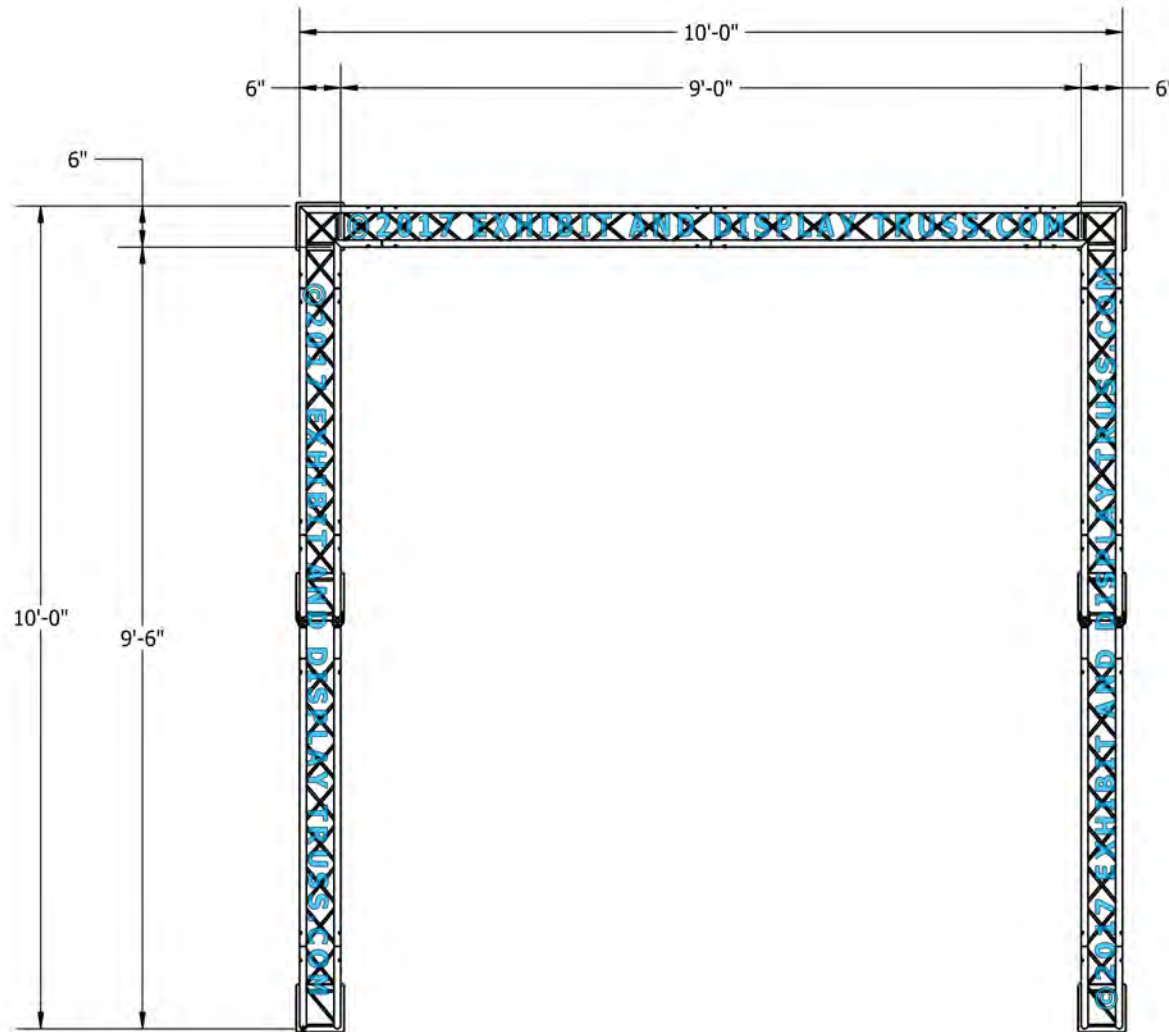

KIT: A49-64

Linear Booth

6" Wide Aluminum Box Truss. 1" Chords with 5/16" Webs

©2017 EXHIBIT AND DISPLAY TRUSS.COM

Toll Free: 855-323-4866
Email: info@exhibitanddisplaytruss.com

ExhibitAndDisplayTruss.com

KIT: A49-64

6" Wide Aluminum Box Truss. 1" Chords with 5/16" Webs

Linear Booth

©2017 EXHIBIT AND DISPLAY TRUSS.COM

©2017 EXHIBIT AND DISPLAY TRUSS.COM

EXPLODED VIEW

ITEM NO.	PART NUMBER	DESCRIPTION	QTY.
1	EDT6-BP4	Box Base Plate	6
2	EDT6-B3	3'-0" Box Truss	8
3	EDT6-B4	4'-0" Box Truss	6
4	EDT6-B2W90	2 Way 90° Junction	4
5	EDT10-3-6	3'-6" Box Truss	2
7	EDT6-EHC1	Extender Hook Clamp	8
8	EDT10-B3W90	3 Way 90° Junction	2

KIT: A49-64

Linear Booth

6" Wide Aluminum Box Truss. 1" Chords with 5/16" Webs

©2017 EXHIBIT AND DISPLAY TRUSS.COM

TOP VIEW
UNITS: FEET & INCHES

©2017 EXHIBIT AND DISPLAY TRUSS.COM

KIT: A49-64

6" Wide Aluminum Box Truss. 1" Chords with 5/16" Webs

©2017 EXHIBIT AND DISPLAY TRUSS.COM

FRONT VIEW
UNITS: FEET & INCHES

©2017 EXHIBIT AND DISPLAY TRUSS.COM

KIT: A49-64

Linear Booth

6" Wide Aluminum Box Truss. 1" Chords with 5/16" Webs

©2017 EXHIBIT AND DISPLAY TRUSS.COM