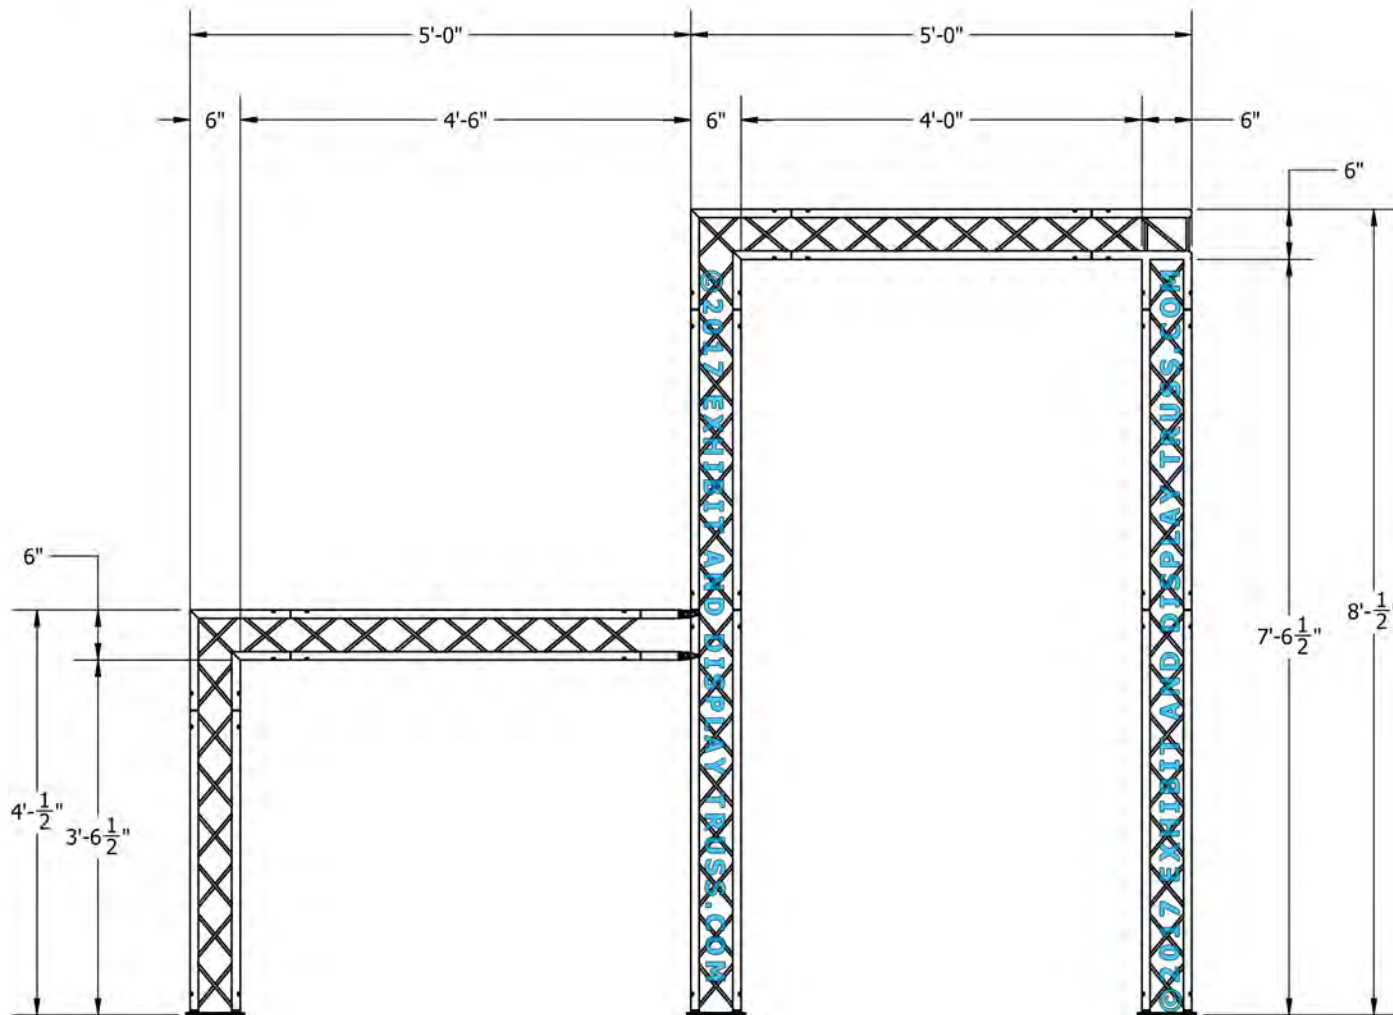

6" Wide Aluminum Box Truss. 1" Chords with 5/16" Webs

Linear Booth

©2017 EXHIBIT AND DISPLAY TRUSS.COM

©2017 EXHIBIT AND DISPLAY TRUSS.COM

EXPLODED VIEW

ITEM NO.	PART NUMBER	DESCRIPTION	QTY.
1	EDT6-BP4	Box Base Plate	6
2	EDT6-B3	3'-0" Box Truss	8
3	EDT6-B4	4'-0" Box Truss	6
4	EDT6-B2W90	2 Way 90° Junction	4
5	EDT10-3-6	3'-6" Box Truss	2
7	EDT6-EHC1	Extender Hook Clamp	8
8	EDT10-B3W90	3 Way 90° Junction	2

KIT: A49-64

Linear Booth

6" Wide Aluminum Box Truss. 1" Chords with 5/16" Webs

©2017 EXHIBIT AND DISPLAY TRUSS.COM

TOP VIEW
UNITS: FEET & INCHES

©2017 EXHIBIT AND DISPLAY TRUSS.COM

KIT: A49-64

6" Wide Aluminum Box Truss. 1" Chords with 5/16" Webs

©2017 EXHIBIT AND DISPLAY TRUSS.COM

FRONT VIEW
UNITS: FEET & INCHES

©2017 EXHIBIT AND DISPLAY TRUSS.COM

KIT: A49-64

Linear Booth

6" Wide Aluminum Box Truss. 1" Chords with 5/16" Webs

©2017 EXHIBIT AND DISPLAY TRUSS.COM

SIDE VIEW
UNITS: FEET & INCHES

©2017 EXHIBIT AND DISPLAY TRUSS.COM