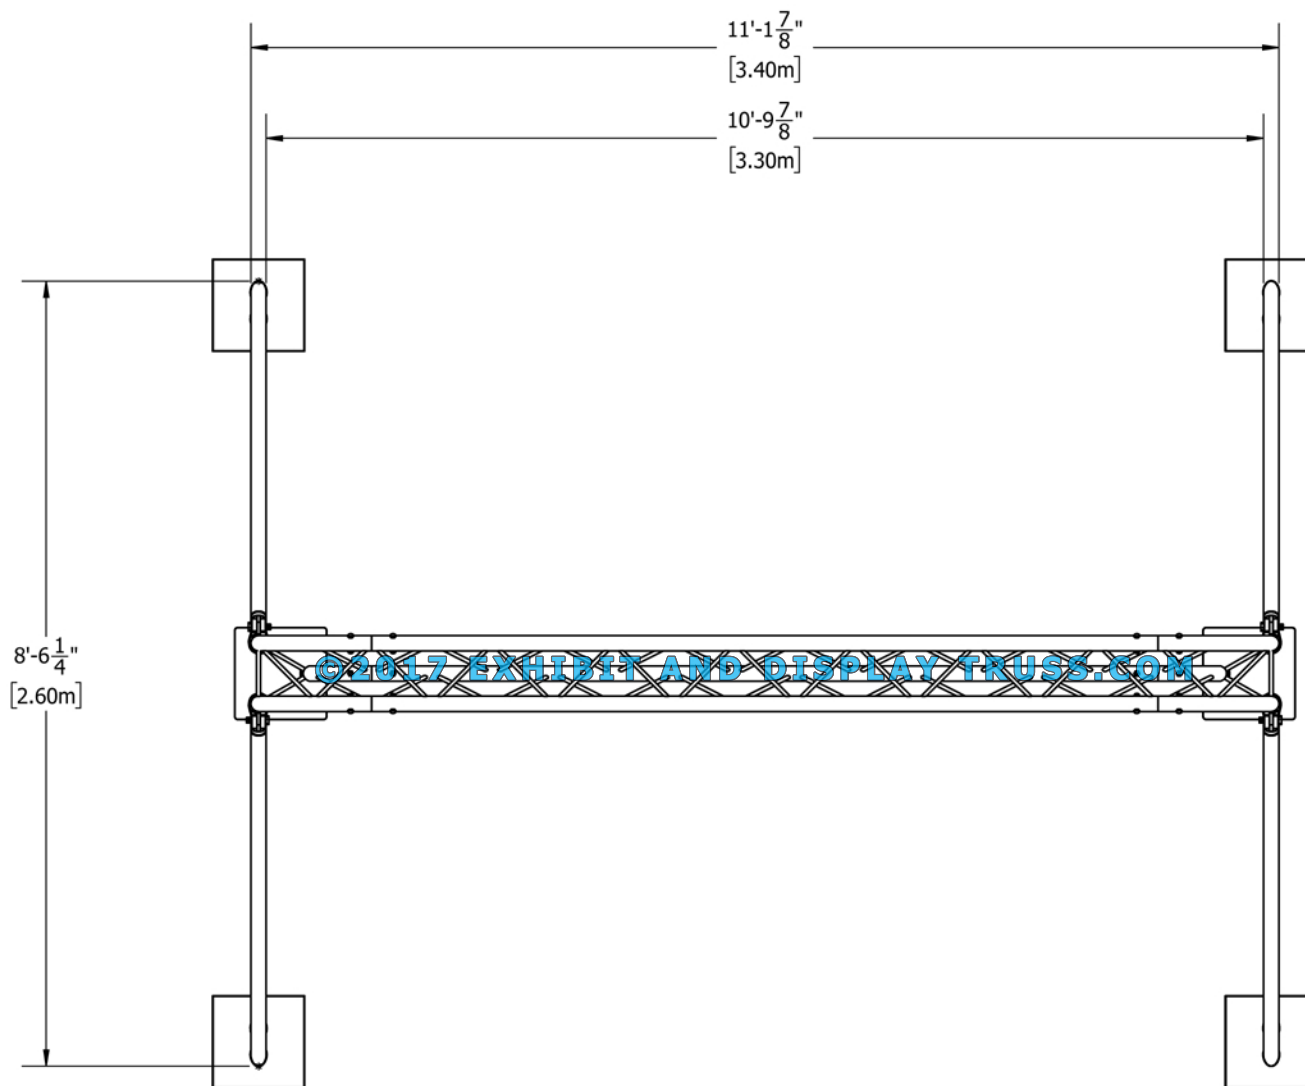

KIT: FL-1

10" Wide Aluminum Tri Truss. 2" Chords with 1/2" Webs

©2017 EXHIBIT AND DISPLAY TRUSS.COM

Top View

Units: Feet & Inches
[Meters]

©2017 EXHIBIT AND DISPLAY TRUSS.COM