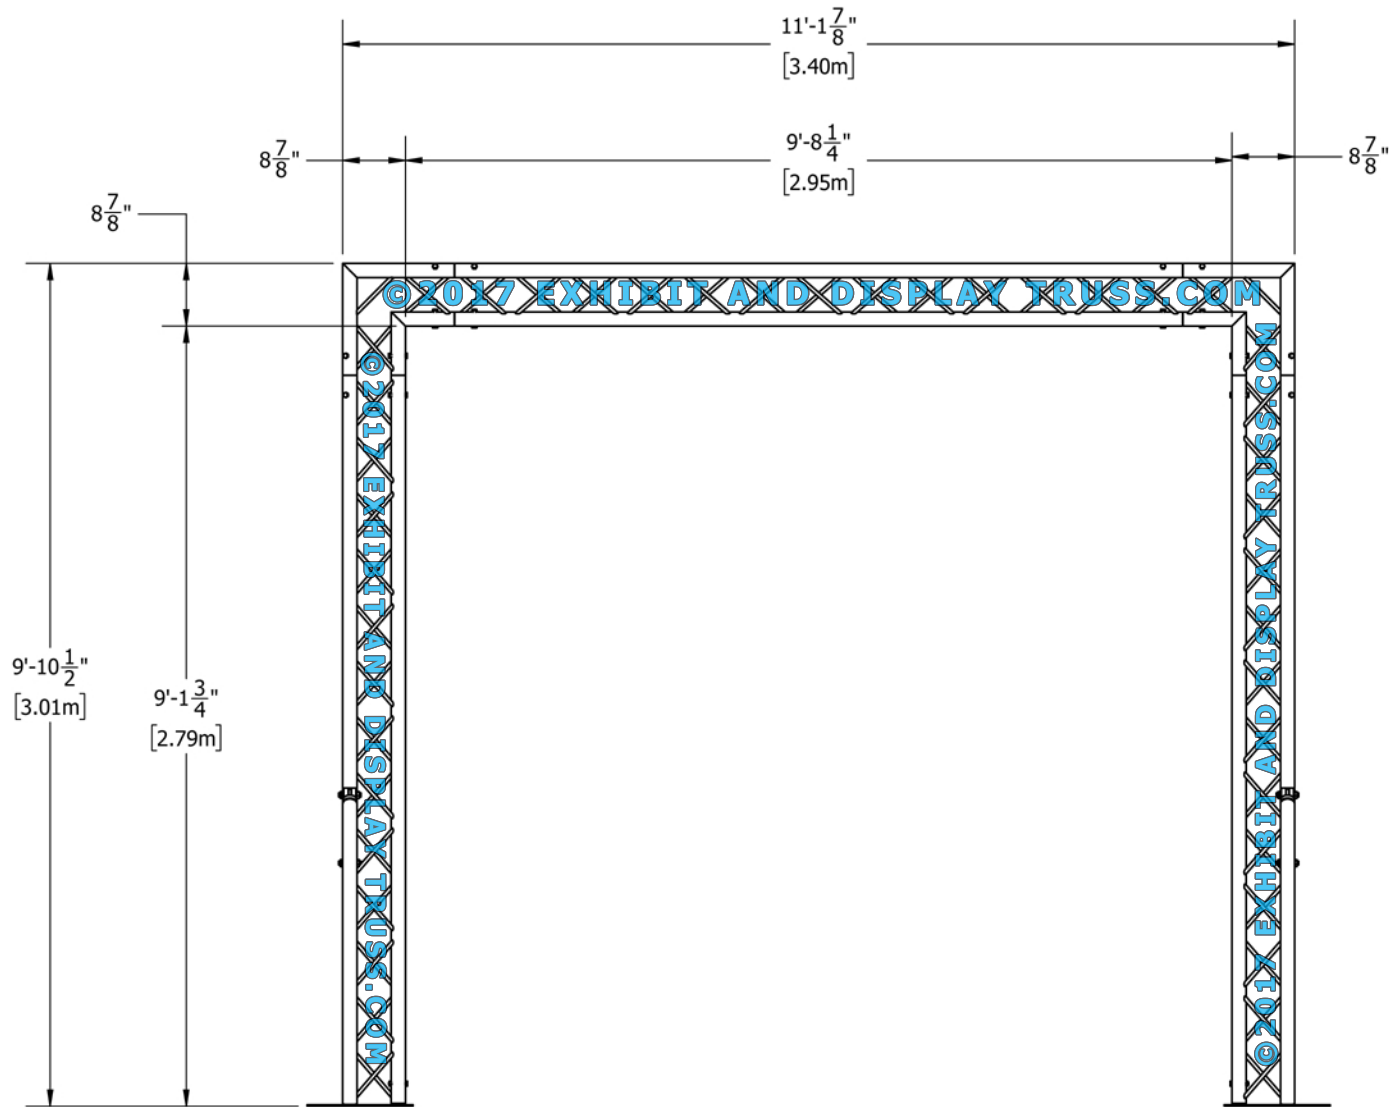

KIT: FL-1

10" Wide Aluminum Tri Truss. 2" Chords with 1/2" Webs

© 2017 EXHIBIT AND DISPLAY TRUSS.COM

Front View
Units: Feet & Inches
[Meters]

© 2017 EXHIBIT AND DISPLAY TRUSS.COM