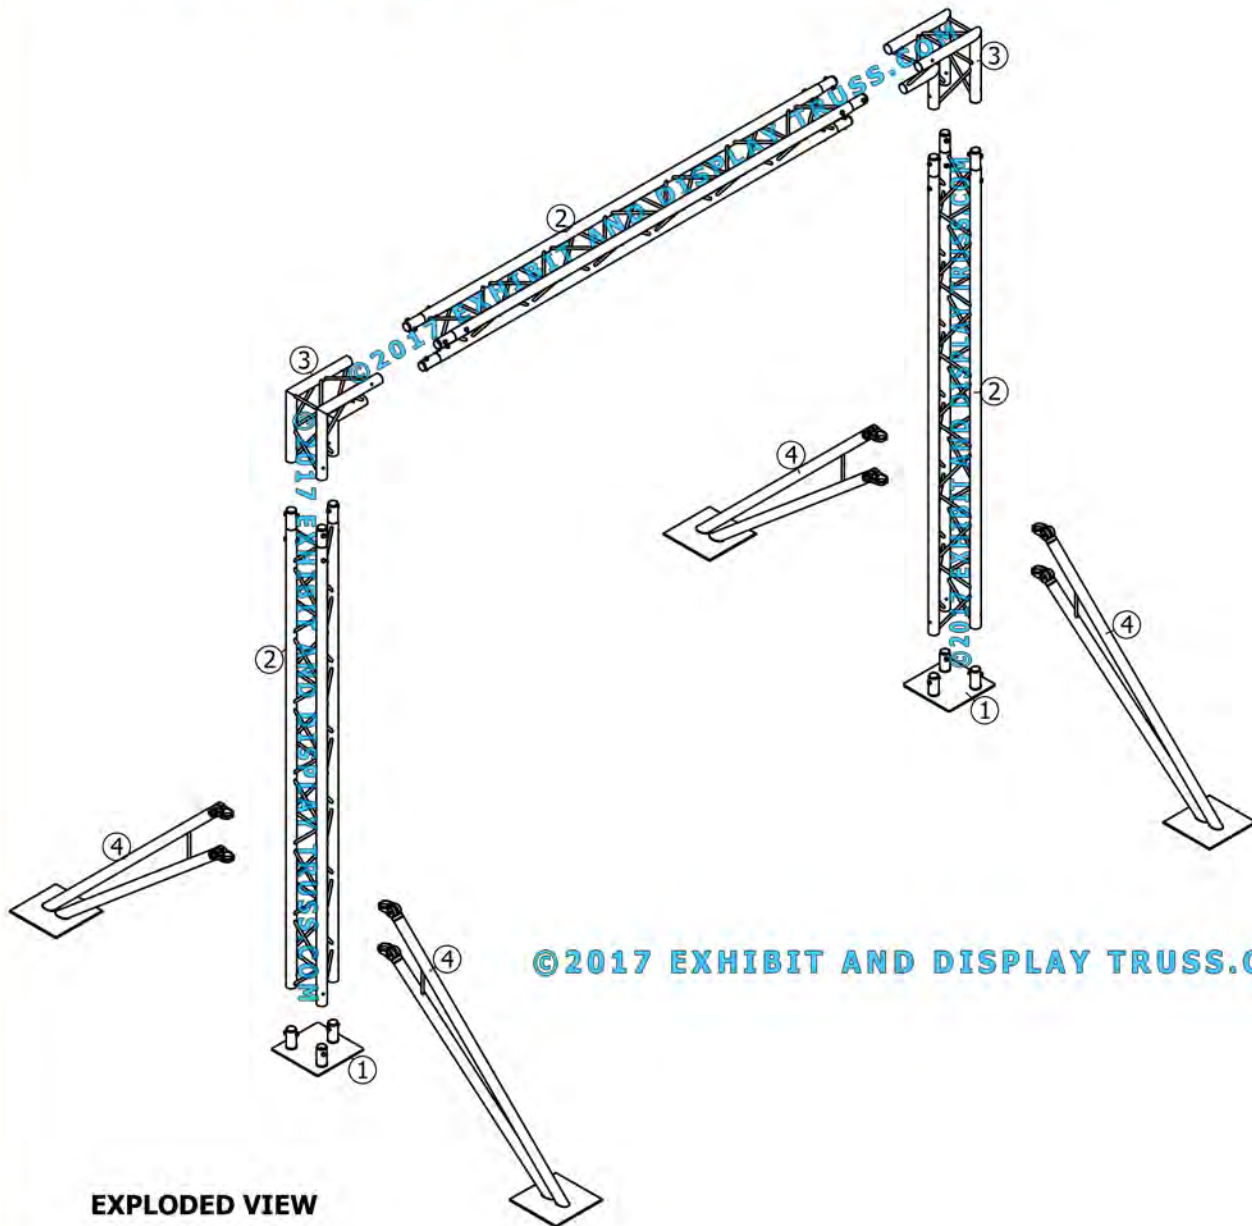

KIT: FL-1

10" Wide Aluminum Tri Truss. 2" Chords with 1/2" Webs

©2017 EXHIBIT AND DISPLAY TRUSS.COM

Toll Free: 855-323-4866
Email: info@exhibitanddisplaytruss.com

ExhibitAndDisplayTruss.com

KIT: FL-1

10" Wide Aluminum Tri Truss. 2" Chords with 1/2" Webs

©2017 EXHIBIT AND DISPLAY TRUSS.COM

EXPLODED VIEW

©2017 EXHIBIT AND DISPLAY TRUSS.COM

ITEM NO.	PART NUMBER	DESCRIPTION	QTY.
1	EDT10-BP3	Tri Base Plate (square)	2
2	EDT10-T2.6	2.6m Tri Truss	3
3	EDT10-T2W90A	2 Way 90° Junction Apex In	2
4	EDT2-OR1	Outrigger Arms with Swivel Hooks	4

KIT: FL-1

10" Wide Aluminum Tri Truss. 2" Chords with 1/2" Webs

©2017 EXHIBIT AND DISPLAY TRUSS.COM

Top View

Units: Feet & Inches
[Meters]

©2017 EXHIBIT AND DISPLAY TRUSS.COM

KIT: FL-1

10" Wide Aluminum Tri Truss. 2" Chords with 1/2" Webs

©2017 EXHIBIT AND DISPLAY TRUSS.COM

Front View
Units: Feet & Inches
[Meters]

©2017 EXHIBIT AND DISPLAY TRUSS.COM