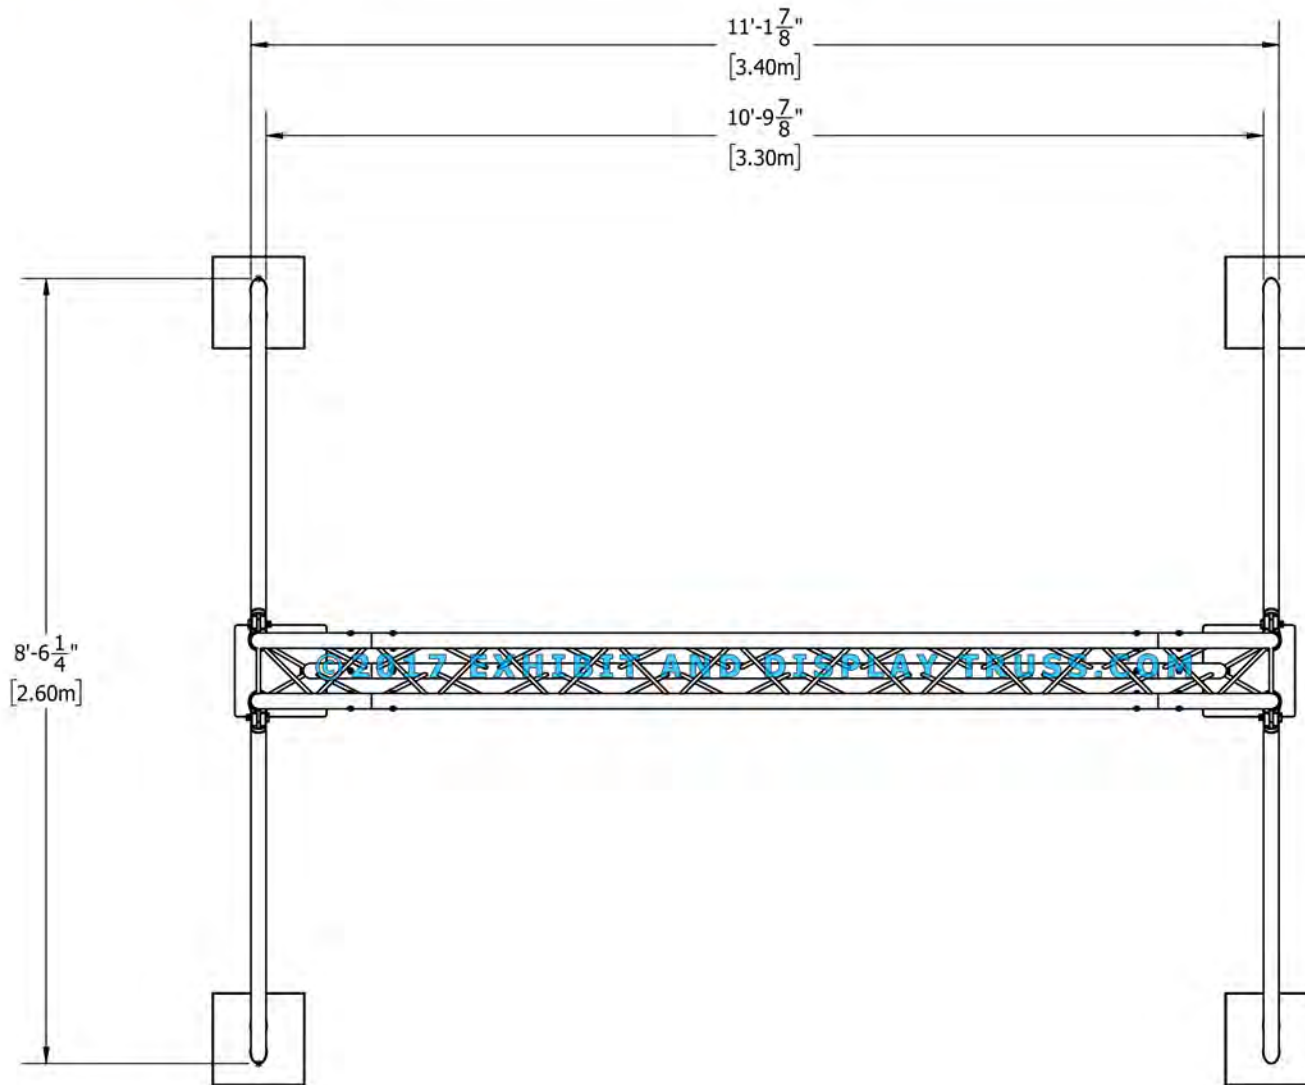

KIT: FL-1

10" Wide Aluminum Tri Truss. 2" Chords with 1/2" Webs

©2017 EXHIBIT AND DISPLAY TRUSS.COM

Toll Free: 855-323-4866
Email: info@exhibitanddisplaytruss.com

ExhibitAndDisplayTruss.com

KIT: FL-1

10" Wide Aluminum Tri Truss. 2" Chords with 1/2" Webs

©2017 EXHIBIT AND DISPLAY TRUSS.COM

EXPLODED VIEW

©2017 EXHIBIT AND DISPLAY TRUSS.COM

ITEM NO.	PART NUMBER	DESCRIPTION	QTY.
1	EDT10-BP3	Tri Base Plate (square)	2
2	EDT10-T2.6	2.6m Tri Truss	3
3	EDT10-T2W90A	2 Way 90° Junction Apex In	2
4	EDT2-OR1	Outrigger Arms with Swivel Hooks	4

KIT: FL-1

10" Wide Aluminum Tri Truss. 2" Chords with 1/2" Webs

©2017 EXHIBIT AND DISPLAY TRUSS.COM

Top View

Units: Feet & Inches
[Meters]

©2017 EXHIBIT AND DISPLAY TRUSS.COM

KIT: FL-1

10" Wide Aluminum Tri Truss. 2" Chords with 1/2" Webs