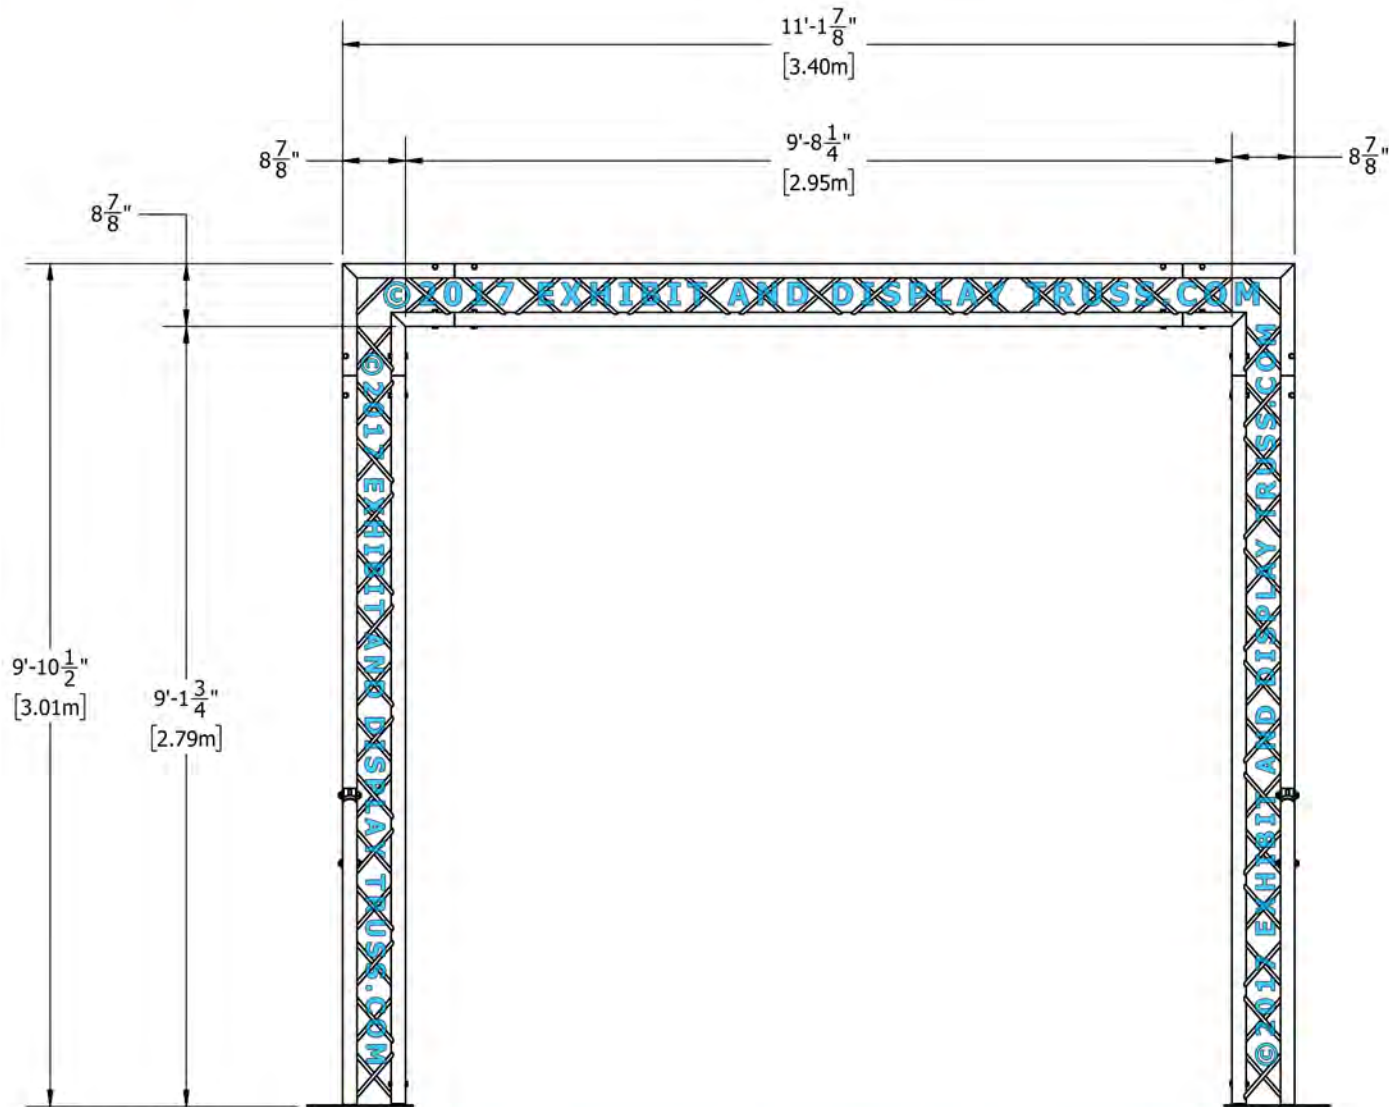

KIT: FL-1

10" Wide Aluminum Tri Truss. 2" Chords with 1/2" Webs

©2017 EXHIBIT AND DISPLAY TRUSS.COM

Front View
Units: Feet & Inches
[Meters]

©2017 EXHIBIT AND DISPLAY TRUSS.COM