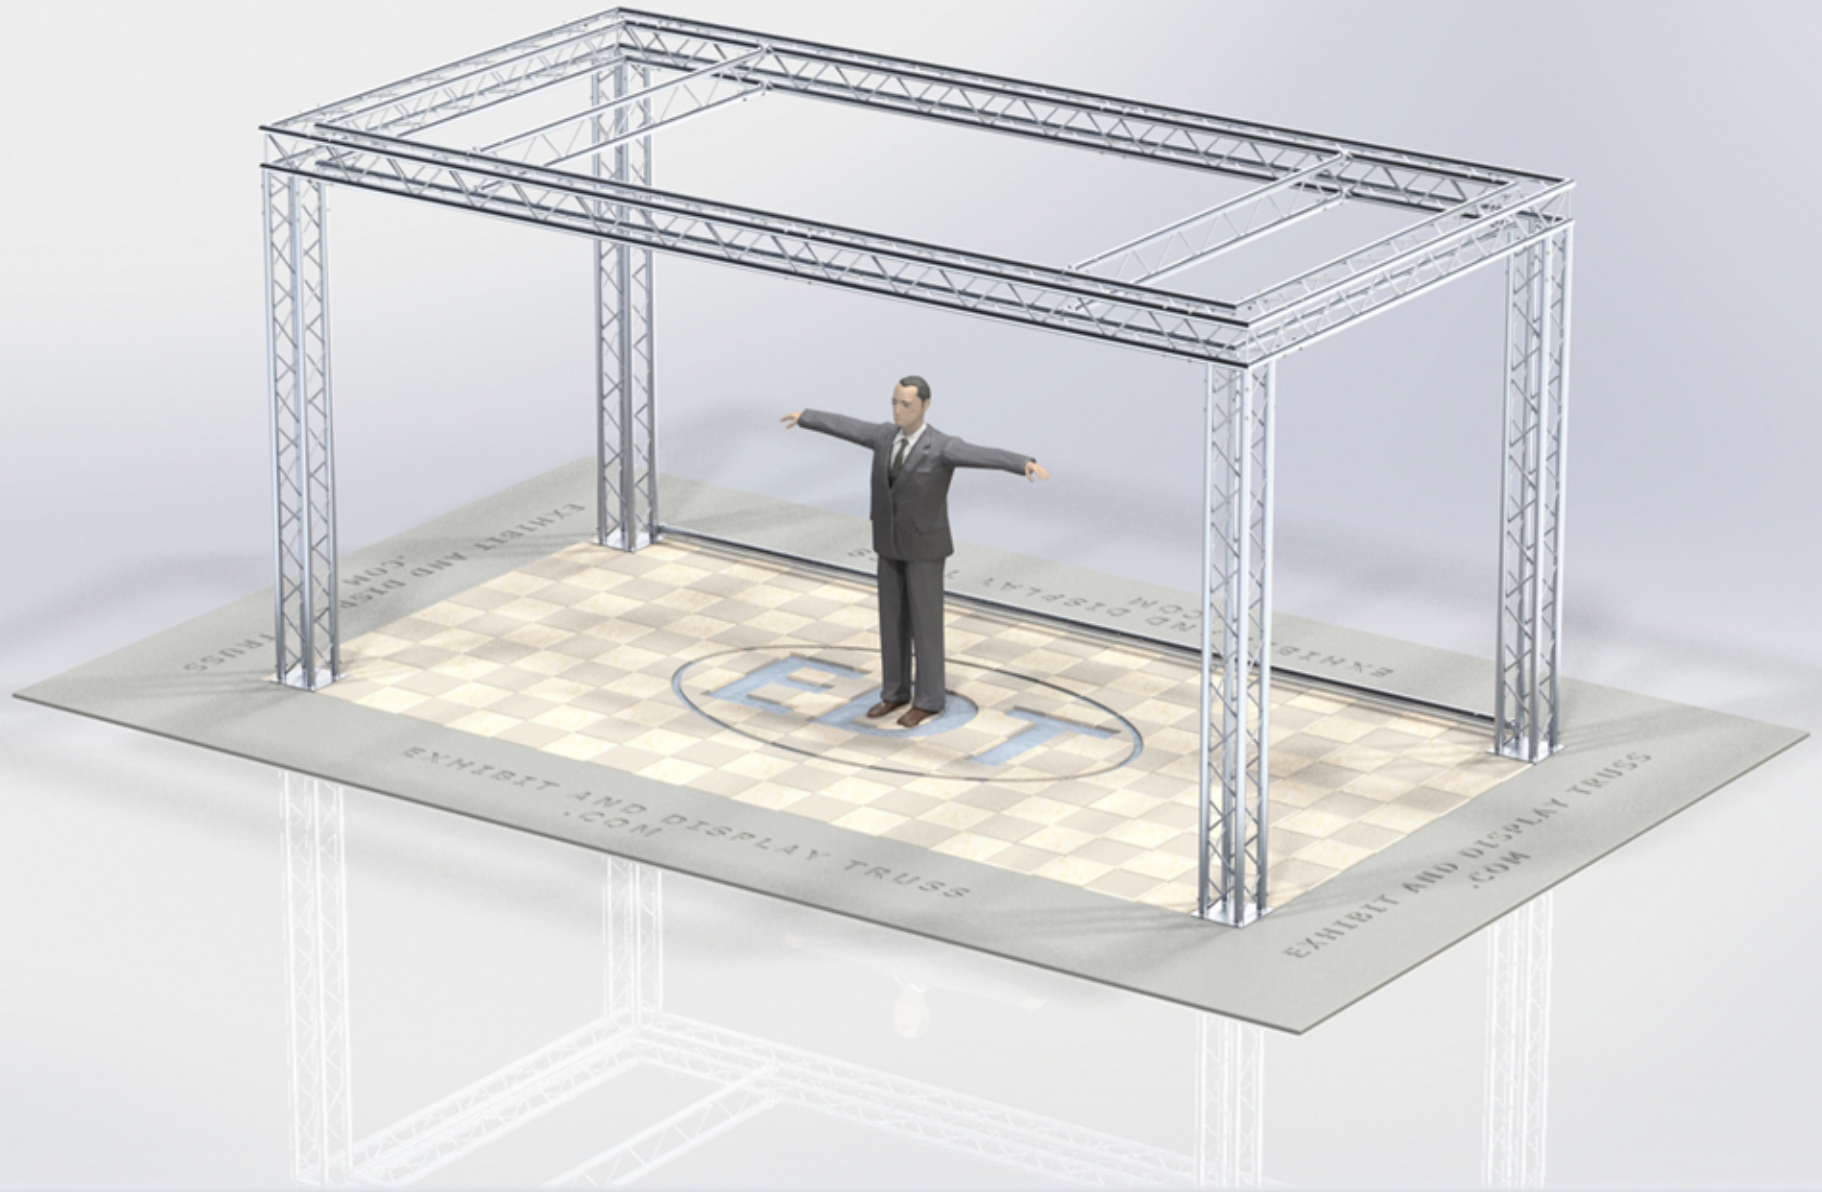

KIT: B38-104

10" Wide Aluminum Box Truss. 2" Chords with 1/2" Webs

©2017 EXHIBIT AND DISPLAY TRUSS.COM

Toll Free: 855-323-4866
Email: info@exhibitanddisplaytruss.com

ExhibitAndDisplayTruss.com