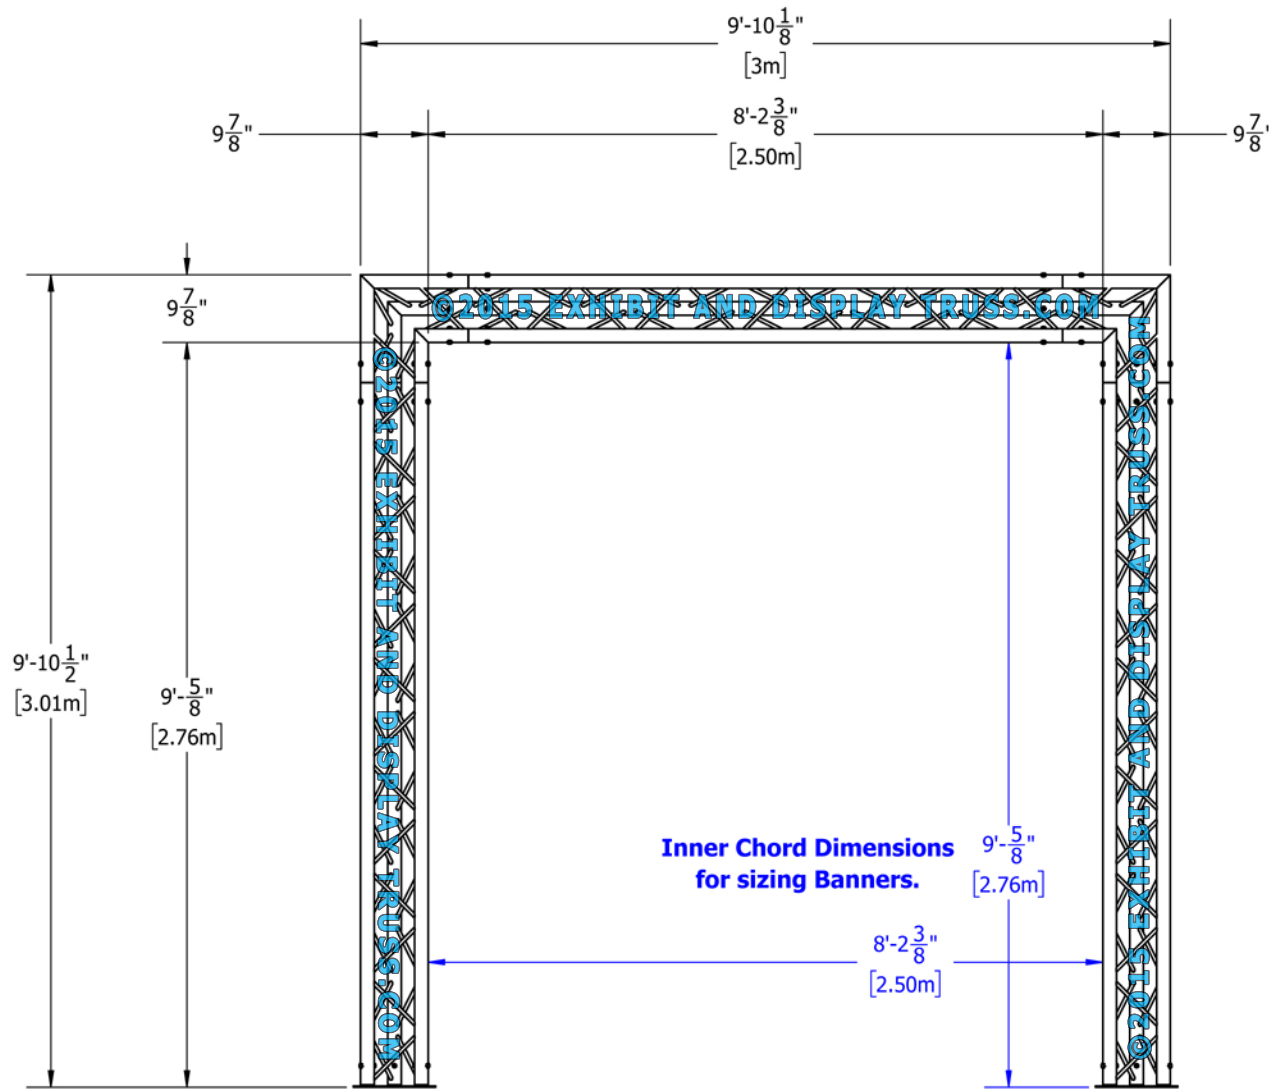

KIT: A41-103

10" Wide Aluminum Truss. 2" Chords with 1/2" Webs

©2015 EXHIBIT AND DISPLAY TRUSS.COM

Front View
Units: Feet & Inches
[Meters]

©2015 EXHIBIT AND DISPLAY TRUSS.COM