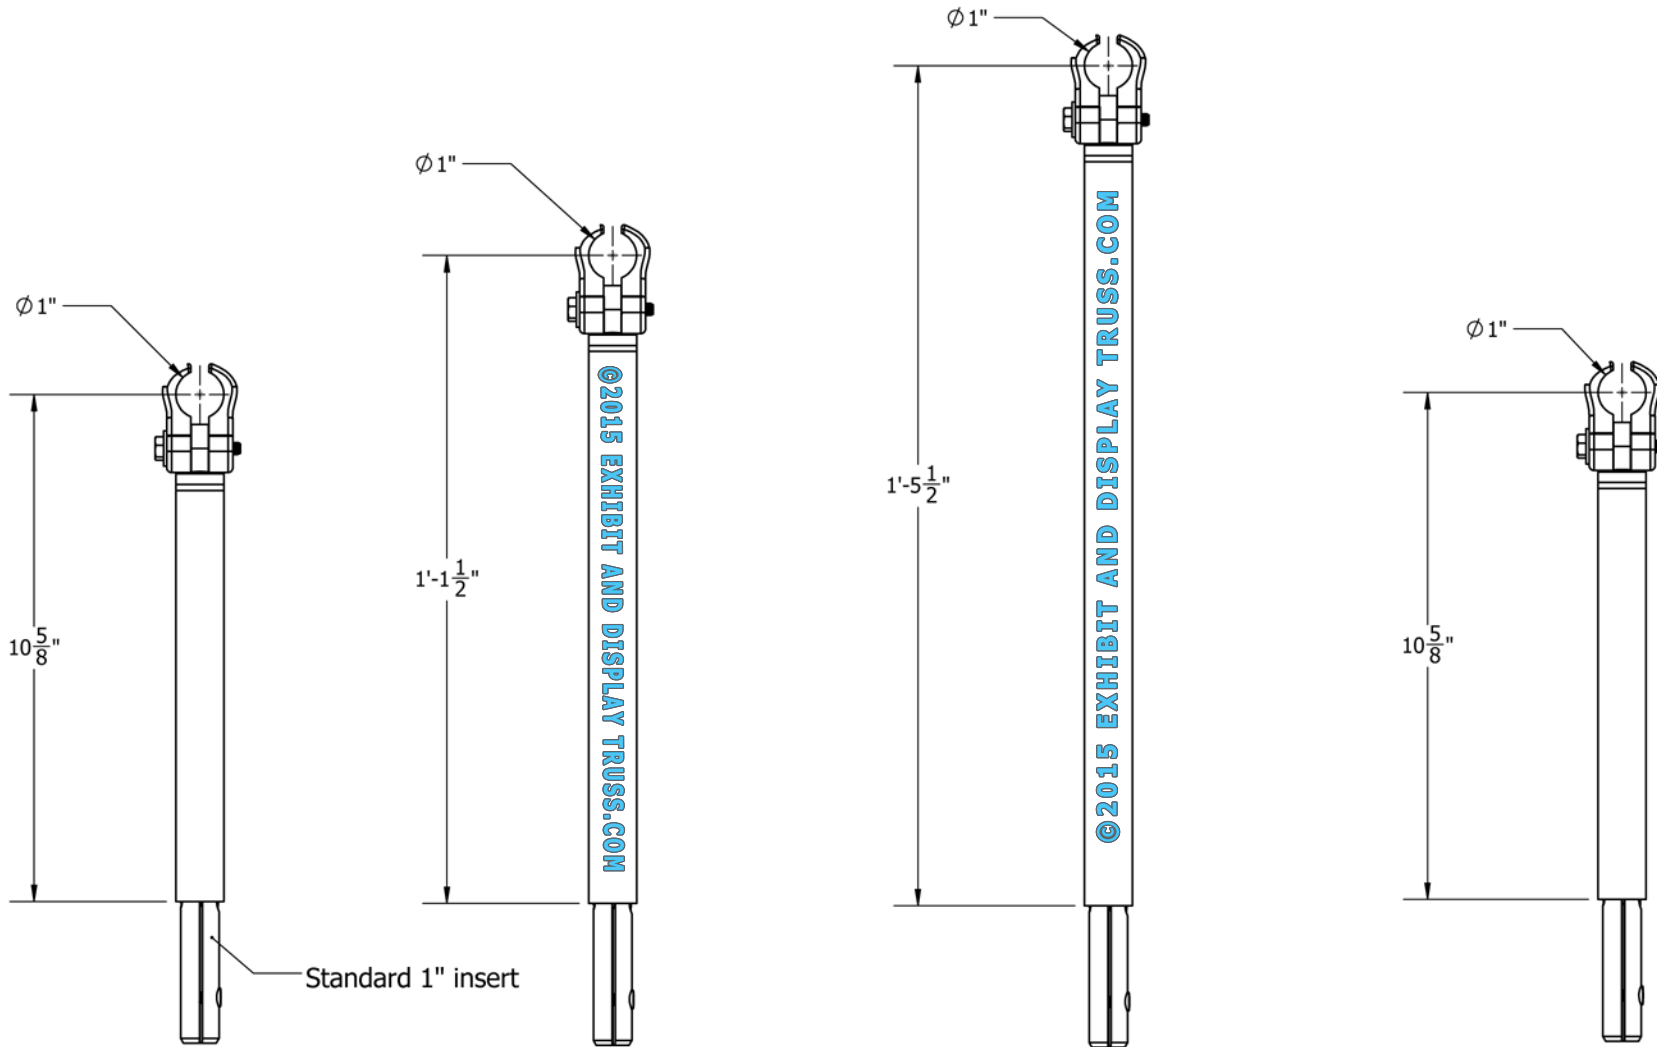

1" EXTENDER HOOK

Extender Hook Clamps for 9" Wide Aluminum Truss

Compatible with 1" Tubes/Chords

©2015 EXHIBIT AND DISPLAY TRUSS.COM

EDT9-EHC1

EDT9-EHC2

EDT9-EHC3

EDT9-EHC4