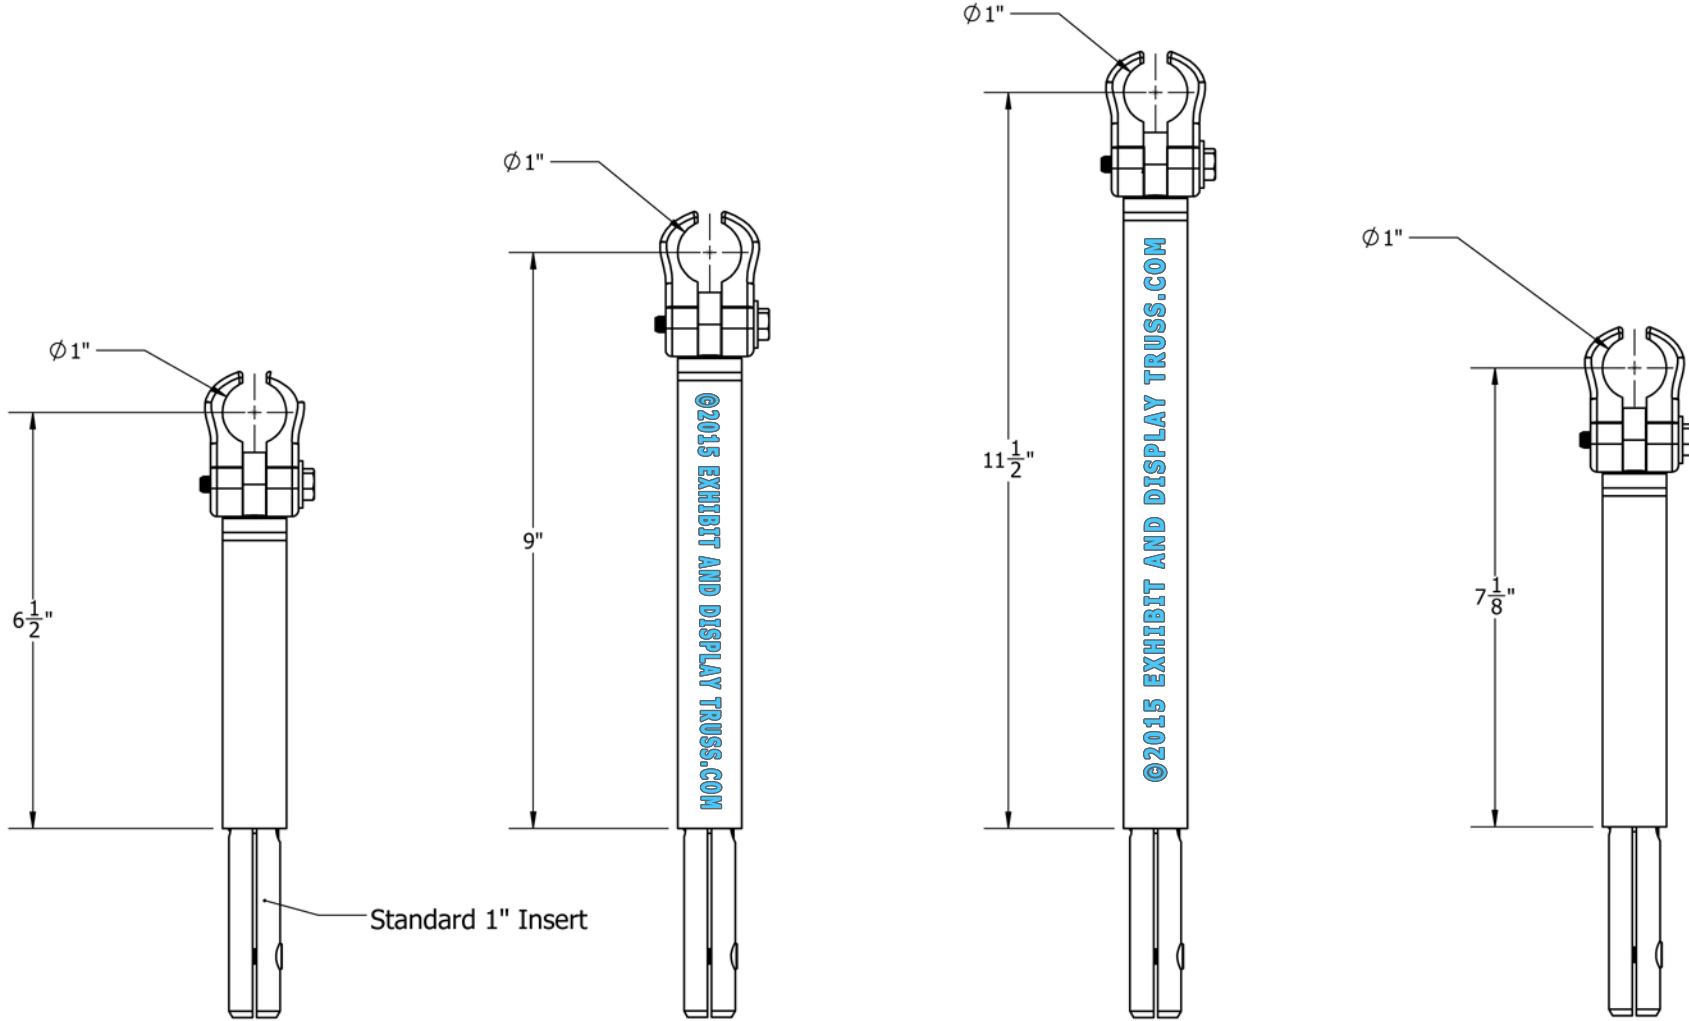

# 1" EXTENDER HOOK

Extender Hook Clamps for 6" Wide Aluminum Truss

Compatible with 1" Tubes/Chords

©2015 EXHIBIT AND DISPLAY TRUSS.COM

EDT6-EHC1

EDT6-EHC2

EDT6-EHC3

EDT6-EHC4