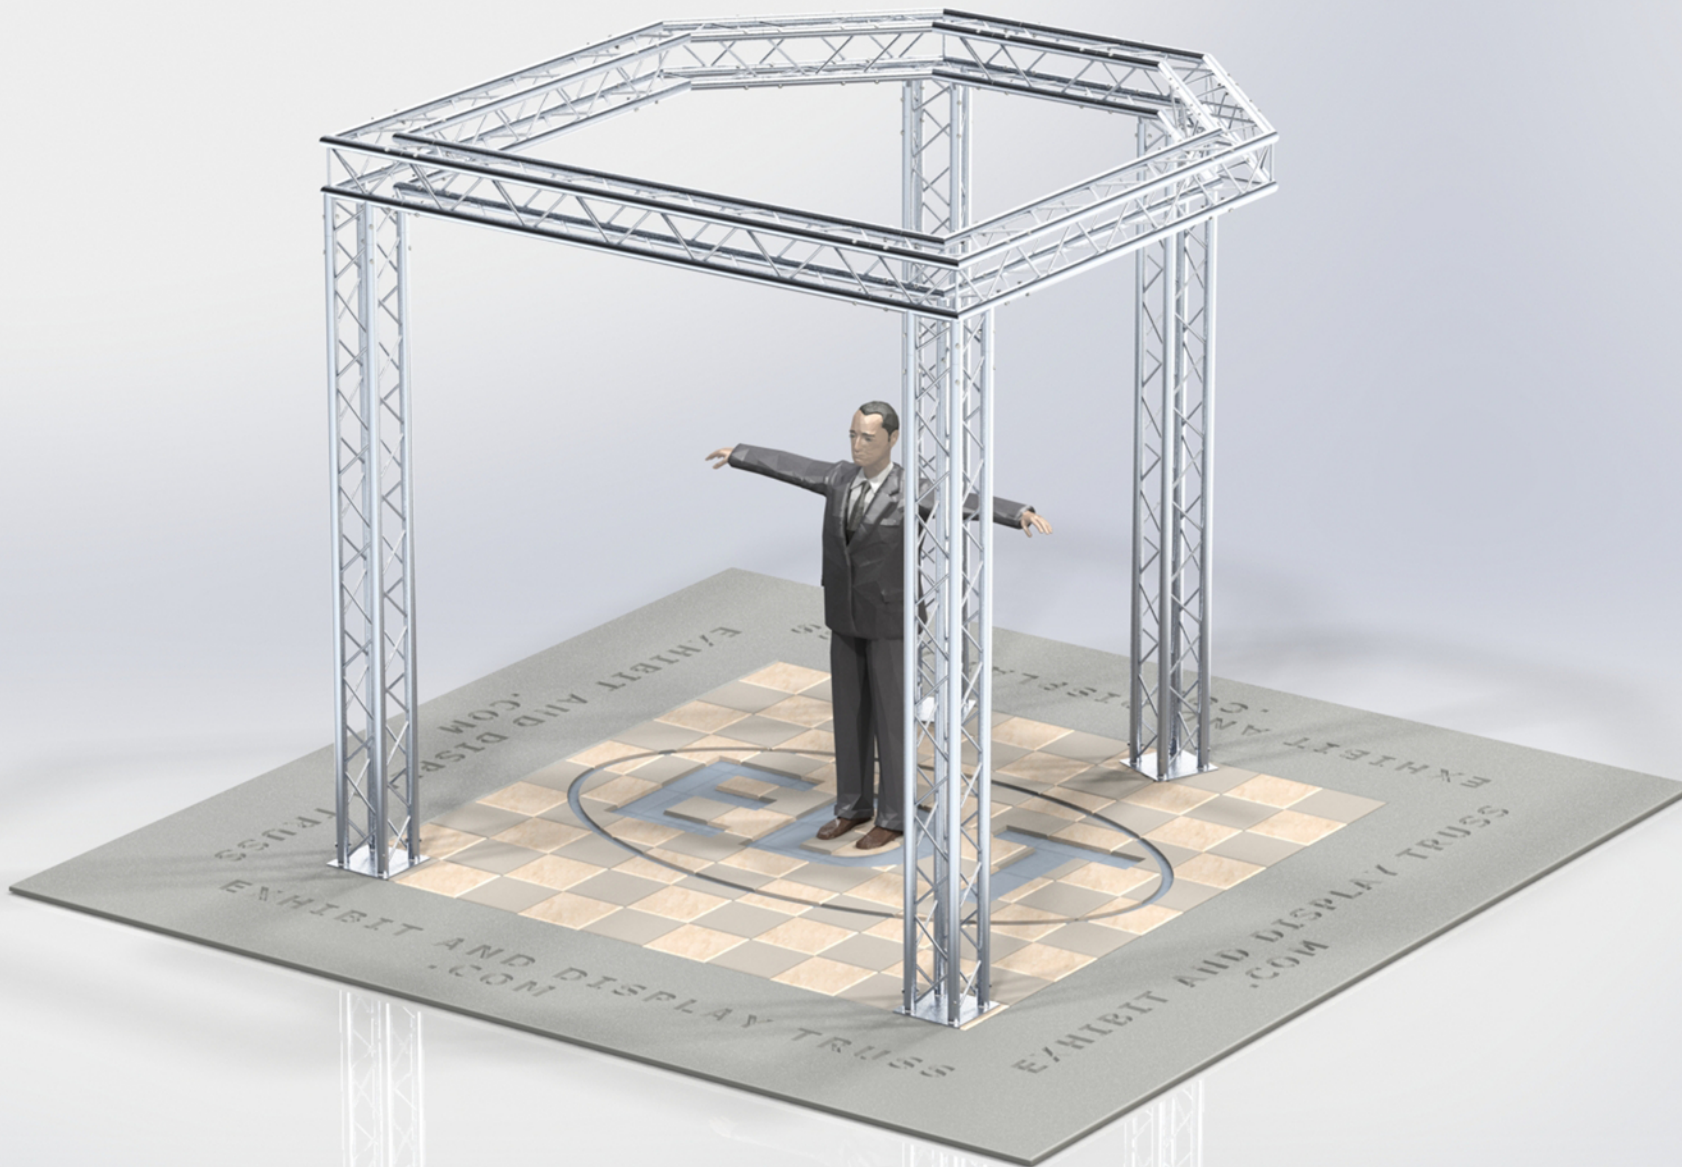

KIT: A46-104

10" Wide Aluminum Truss. 2" Chords with 1/2" Webs

©2015 EXHIBIT AND DISPLAY TRUSS.COM

Toll Free: 855-323-4866
Email: info@exhibitanddisplaytruss.com

ExhibitAndDisplayTruss.com