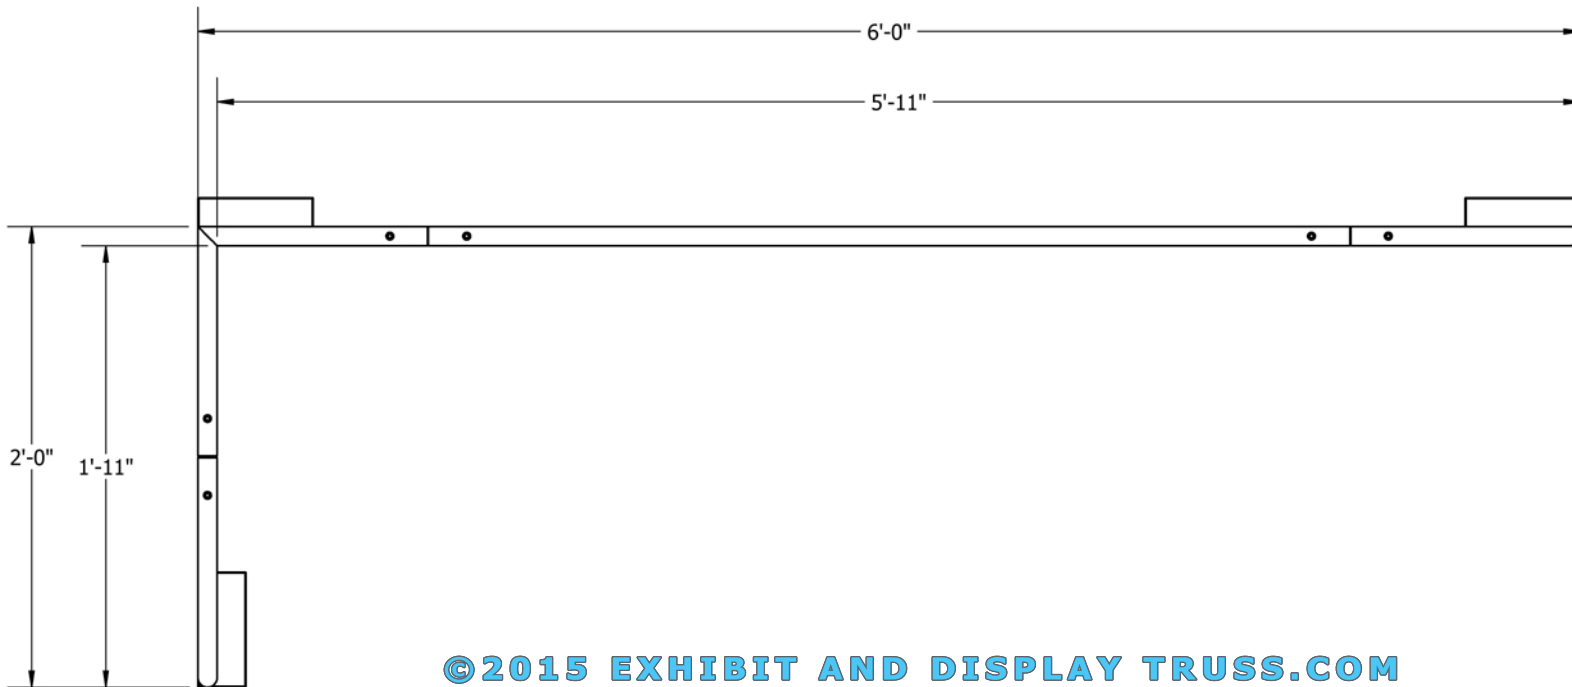

KIT: D3-62

6" Wide Aluminum Truss. 1" Chords with 5/16" Webs

©2015 EXHIBIT AND DISPLAY TRUSS.COM

©2015 EXHIBIT AND DISPLAY TRUSS.COM

TOP VIEW
UNITS: FEET & INCHES