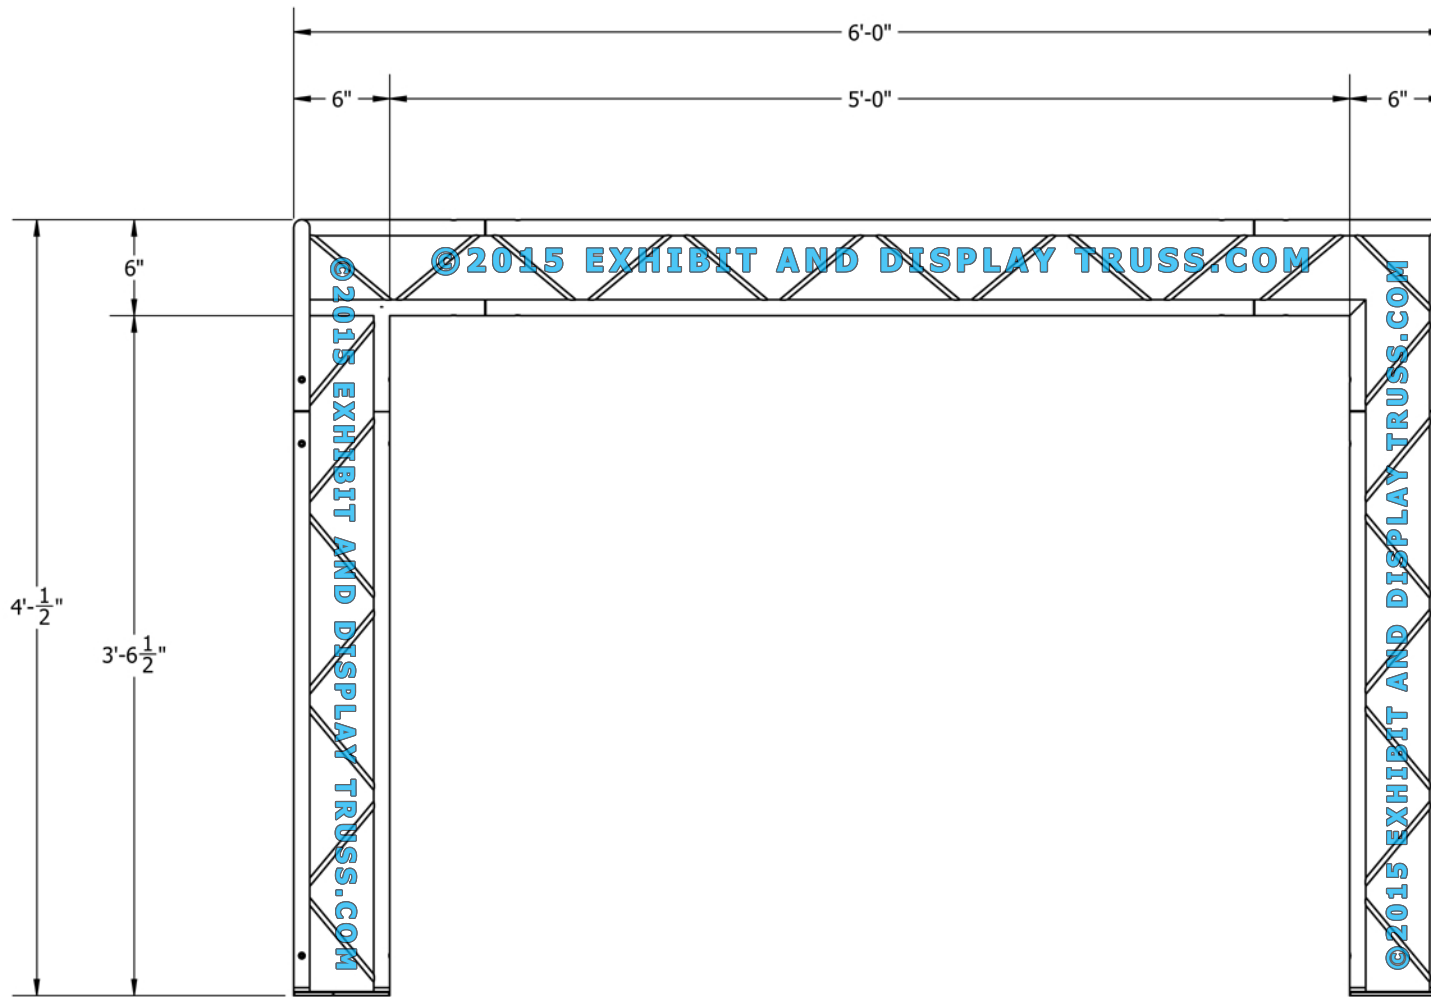

KIT: D3-62

6" Wide Aluminum Truss. 1" Chords with 5/16" Webs

©2015 EXHIBIT AND DISPLAY TRUSS.COM

©2015 EXHIBIT AND DISPLAY TRUSS.COM

FRONT VIEW
UNITS: FEET & INCHES