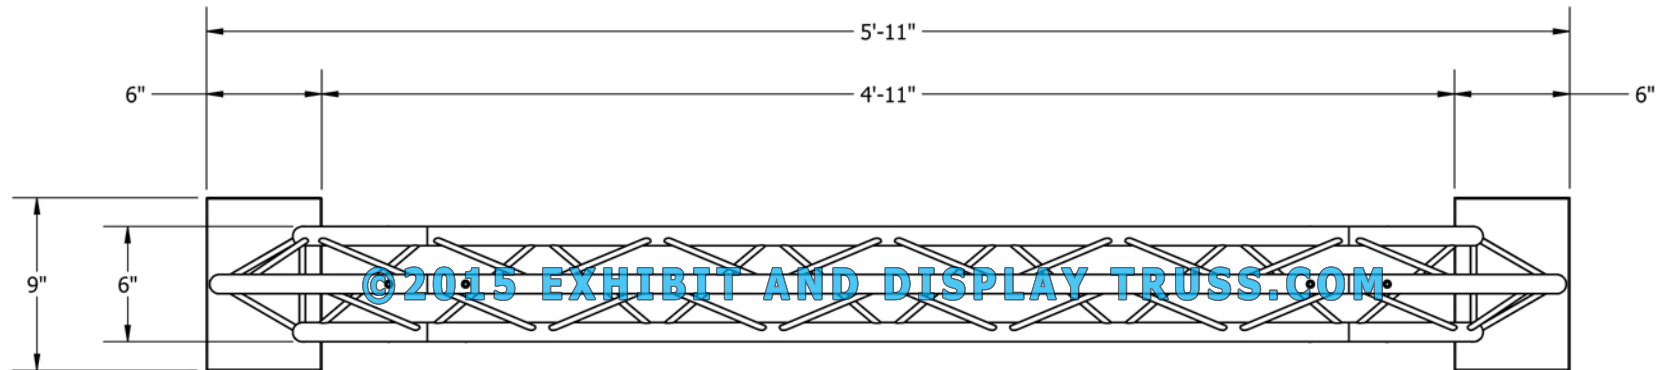

# KIT: D1-63

6" Wide Aluminum Truss. 1" Chords with 5/16" Webs

©2015 EXHIBIT AND DISPLAY TRUSS.COM

TOP VIEW  
UNITS: FEET & INCHES

©2015 EXHIBIT AND DISPLAY TRUSS.COM