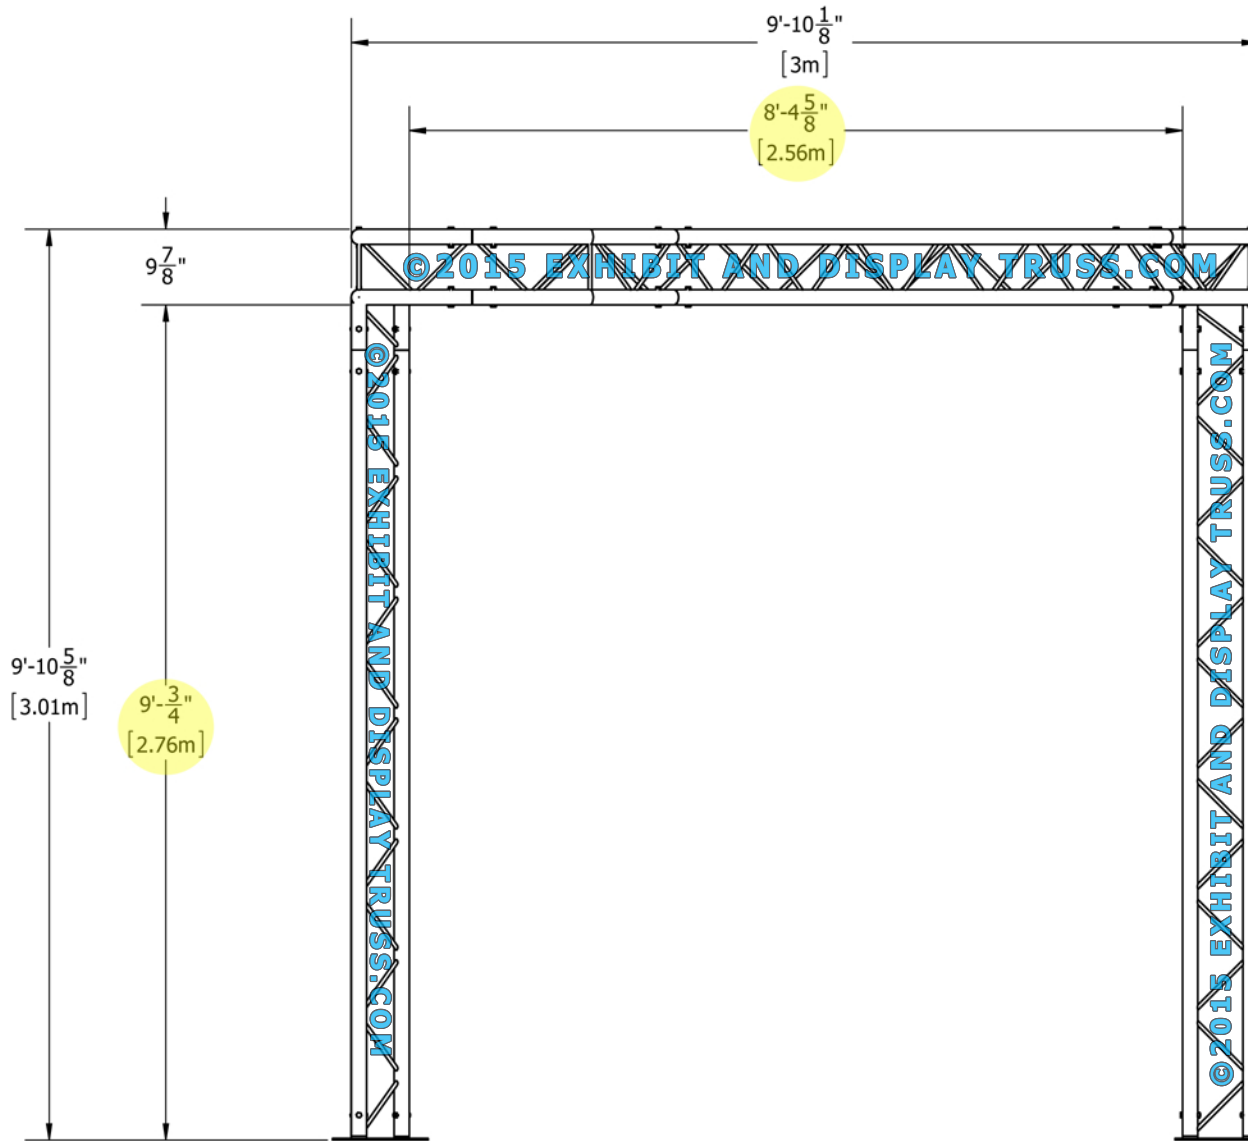

# KIT: A40-102

10" Wide Aluminum Truss. 2" Chords with 1/2" Webs

©2015 EXHIBIT AND DISPLAY TRUSS.COM

● Banner Dimensions

Front View  
Units: Feet & Inches  
[Meters]

©2015 EXHIBIT AND DISPLAY TRUSS.COM