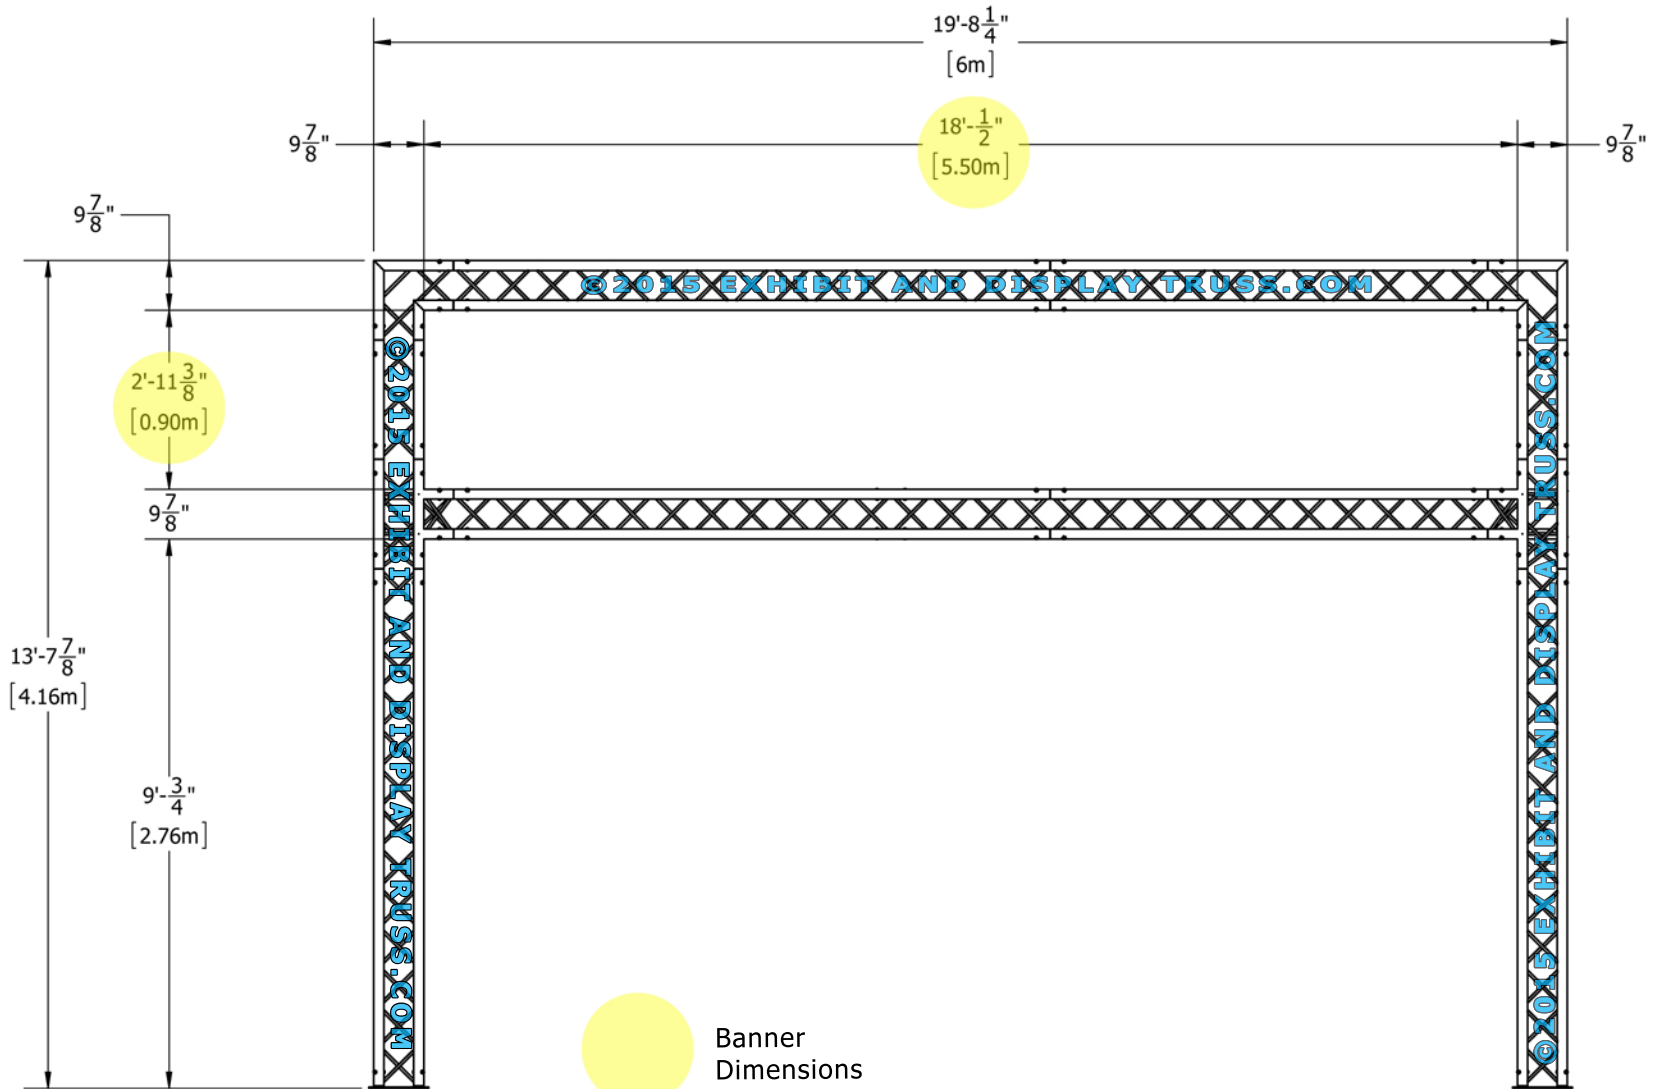

KIT: C32-104

10" Wide Aluminum Truss. 2" Chords with 1/2" Webs

©2015 EXHIBIT AND DISPLAY TRUSS.COM

Front View
Units: Feet & Inches
[Meters]

● Banner
Dimensions

©2015 EXHIBIT AND DISPLAY TRUSS.COM