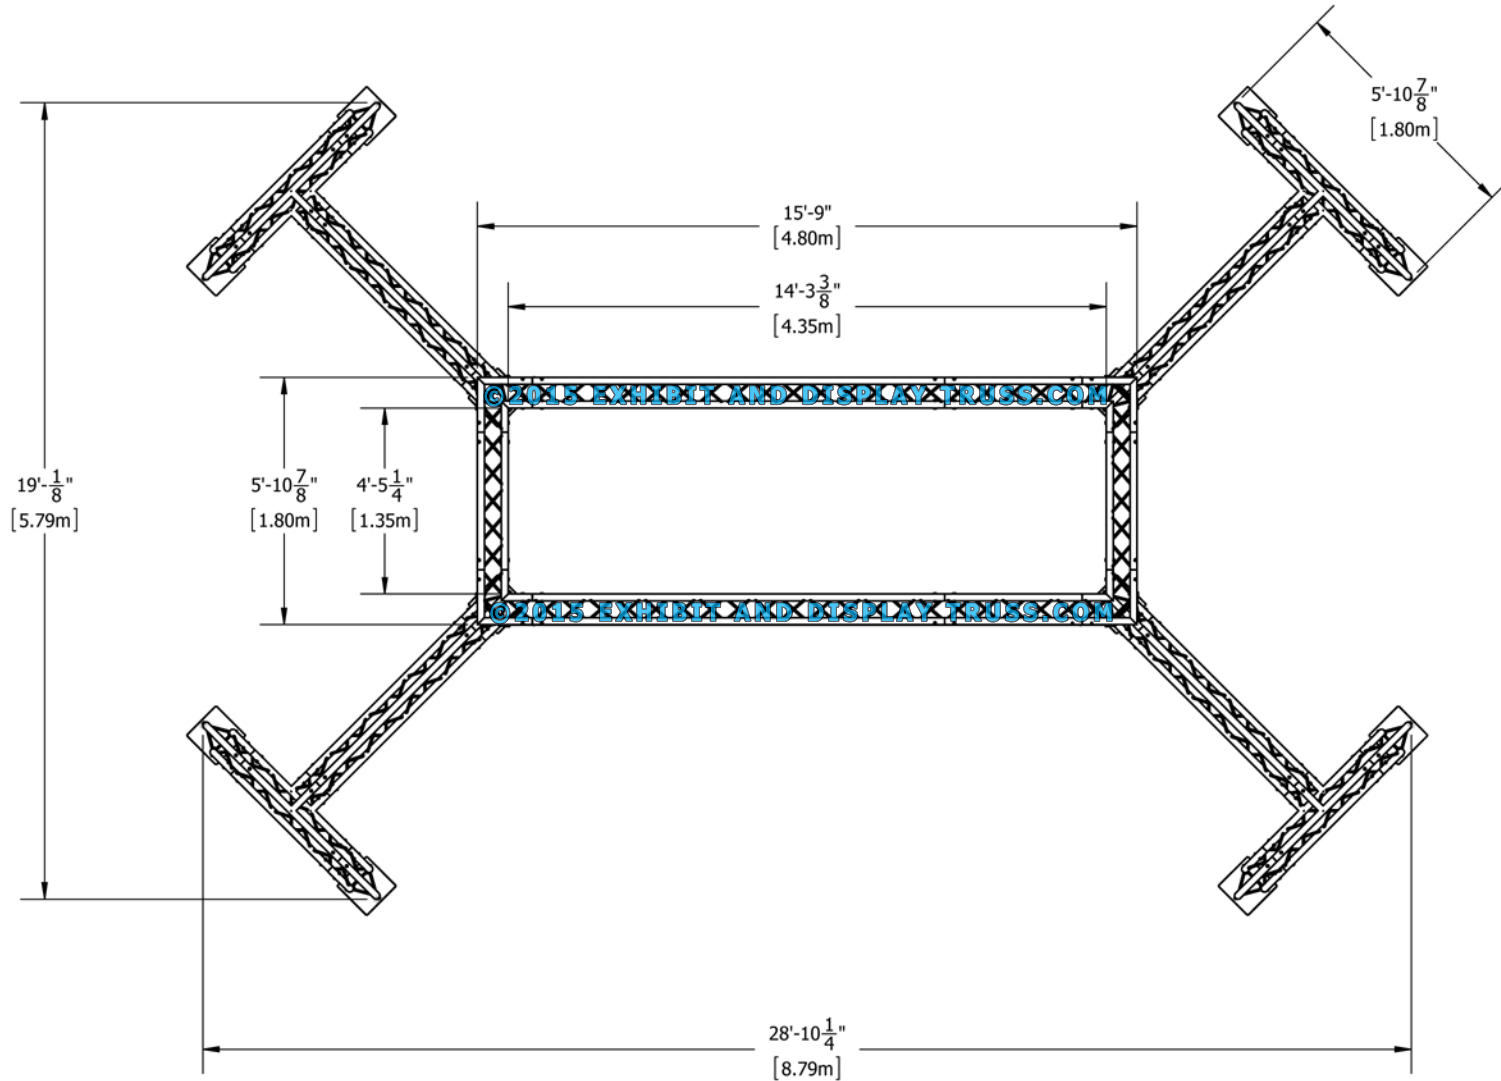

KIT: C31-103

10" Wide Aluminum Truss. 2" Chords with 1/2" Webs

©2015 EXHIBIT AND DISPLAY TRUSS.COM

Top View
Units: Feet & Inches
[Meters]

©2015 EXHIBIT AND DISPLAY TRUSS.COM