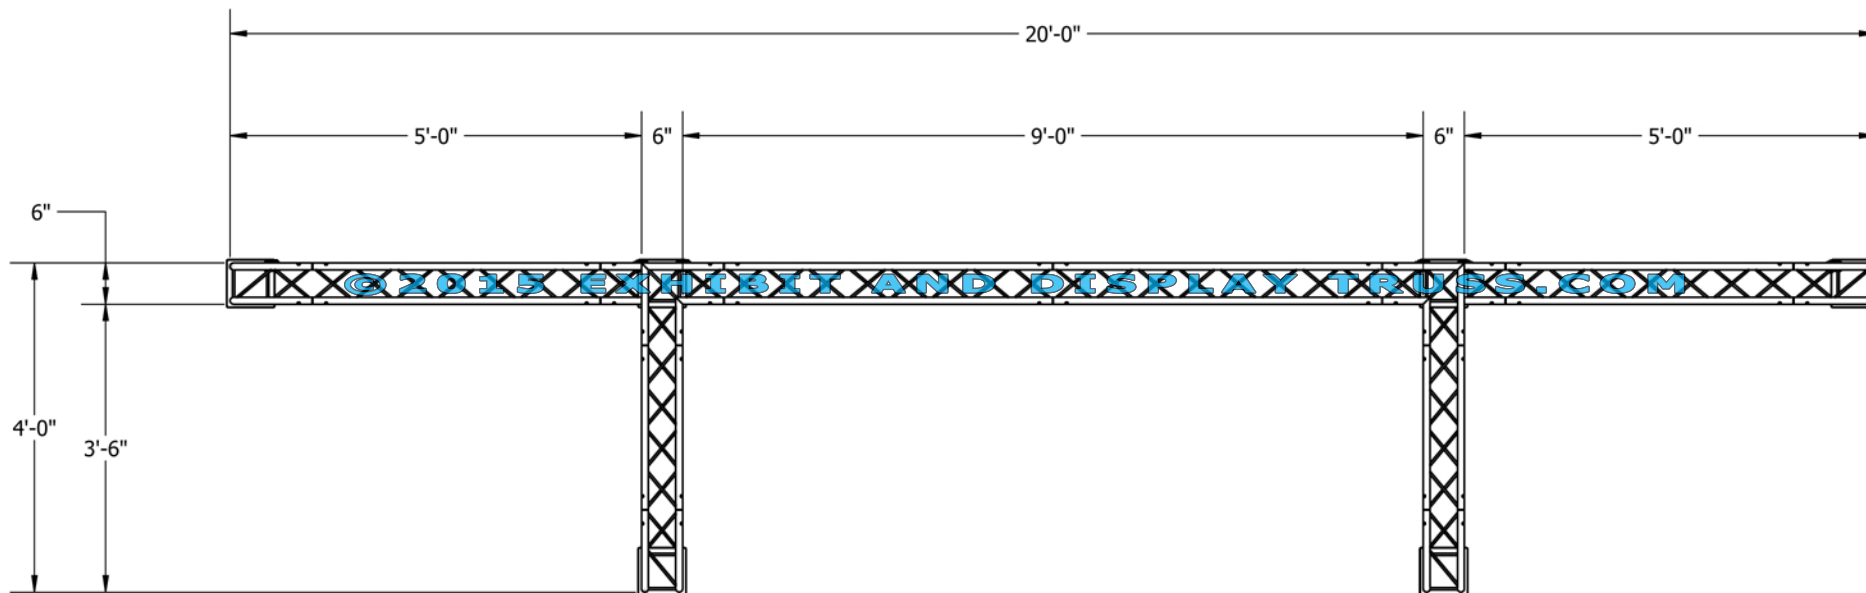

KIT: B36-64

6" Wide Aluminum Truss. 1" Chords with 5/16" Webs

©2015 EXHIBIT AND DISPLAY TRUSS.COM

©2015 EXHIBIT AND DISPLAY TRUSS.COM

TOP VIEW
UNITS: FEET & INCHES

Toll Free: 855-323-4866
Email: info@exhibitanddisplaytruss.com