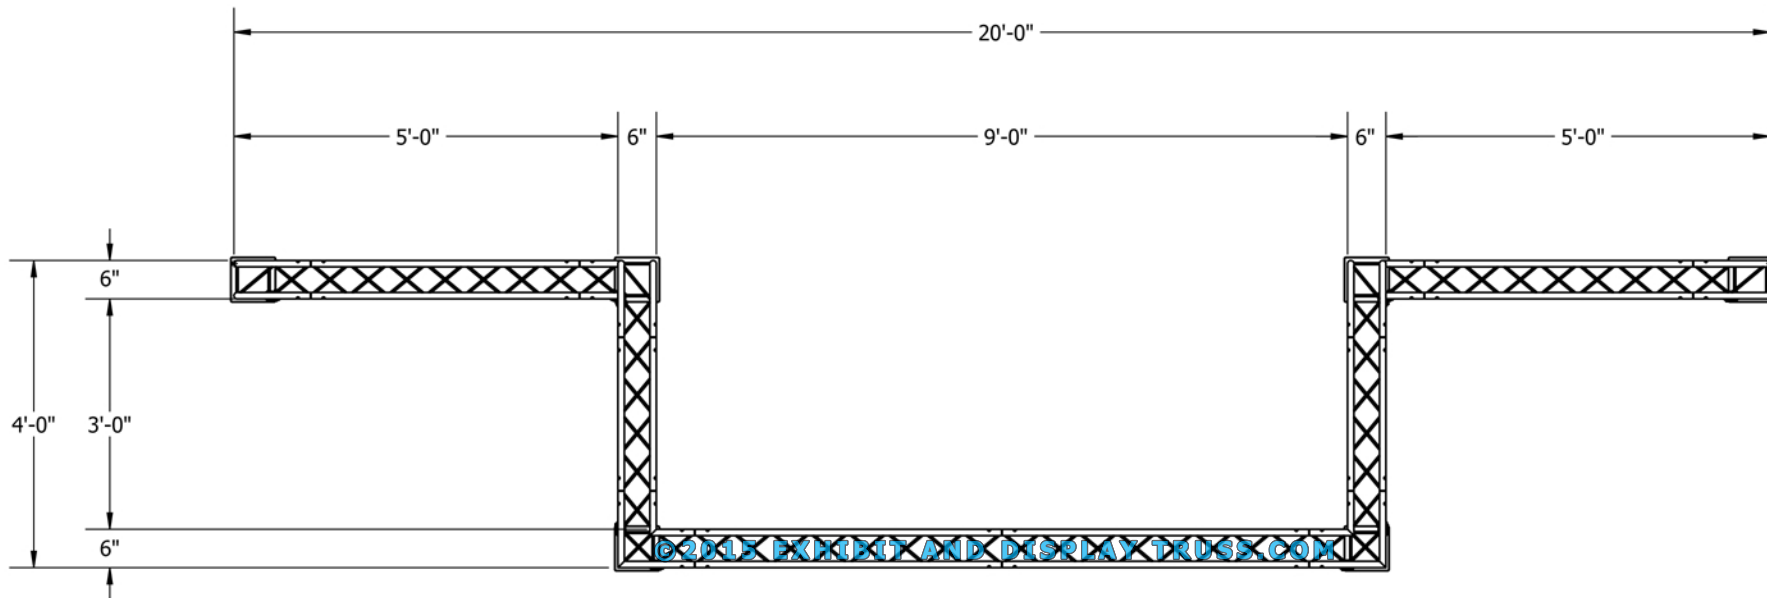

KIT: B35-64

6" Wide Aluminum Truss. 1" Chords with 5/16" Webs

©2015 EXHIBIT AND DISPLAY TRUSS.COM

TOP VIEW
UNITS: FEET & INCHES

©2015 EXHIBIT AND DISPLAY TRUSS.COM