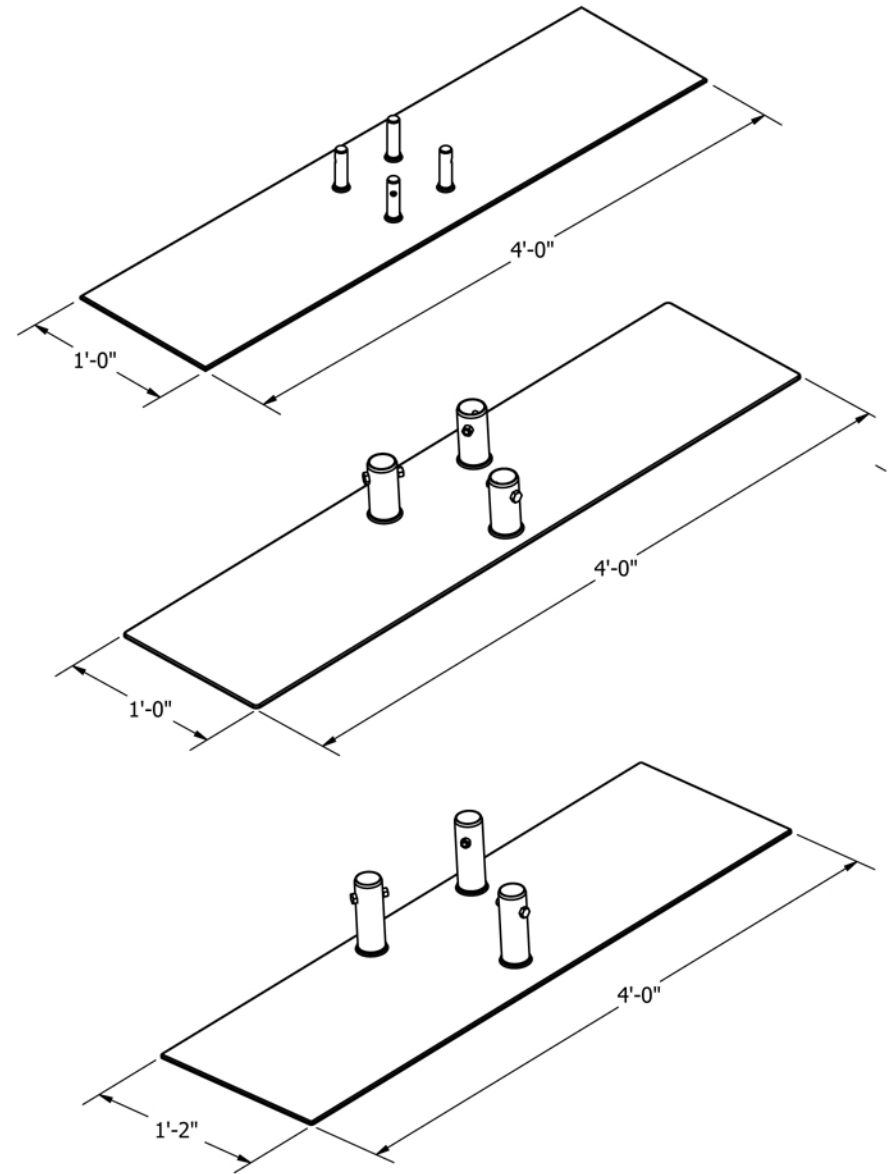

OVERSIZED PLATES

Available for all profile shapes and sizes

©2015 EXHIBIT AND DISPLAY TRUSS.COM

6" Wide Truss - 12"x48" Base Plate

Available for Box Truss, Triangle Truss, and Ladder Truss
Material: 6005-T6 Aluminum

10" Wide Truss - 12"x48" Base Plate

Available for Box Truss, Triangle Truss, and Ladder Truss
Material: 6005-T6 Aluminum

12" Wide Truss - 14"x48" Base Plate

Available for Box Truss, Triangle Truss, and Ladder Truss
Material: 6005-T6 Aluminum