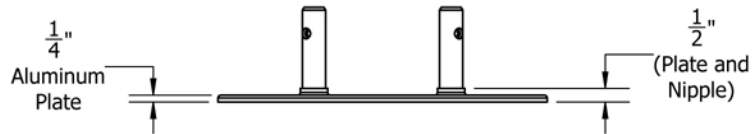

OVERSIZED PLATES

Available for all profile shapes and sizes

©2015 EXHIBIT AND DISPLAY TRUSS.COM

6" Wide Truss - 12"x48" Base Plate

Available for Box Truss, Triangle Truss, and Ladder Truss
Material: 6005-T6 Aluminum

10" Wide Truss - 12"x48" Base Plate

Available for Box Truss, Triangle Truss, and Ladder Truss
Material: 6005-T6 Aluminum

12" Wide Truss - 14"x48" Base Plate

Available for Box Truss, Triangle Truss, and Ladder Truss
Material: 6005-T6 Aluminum