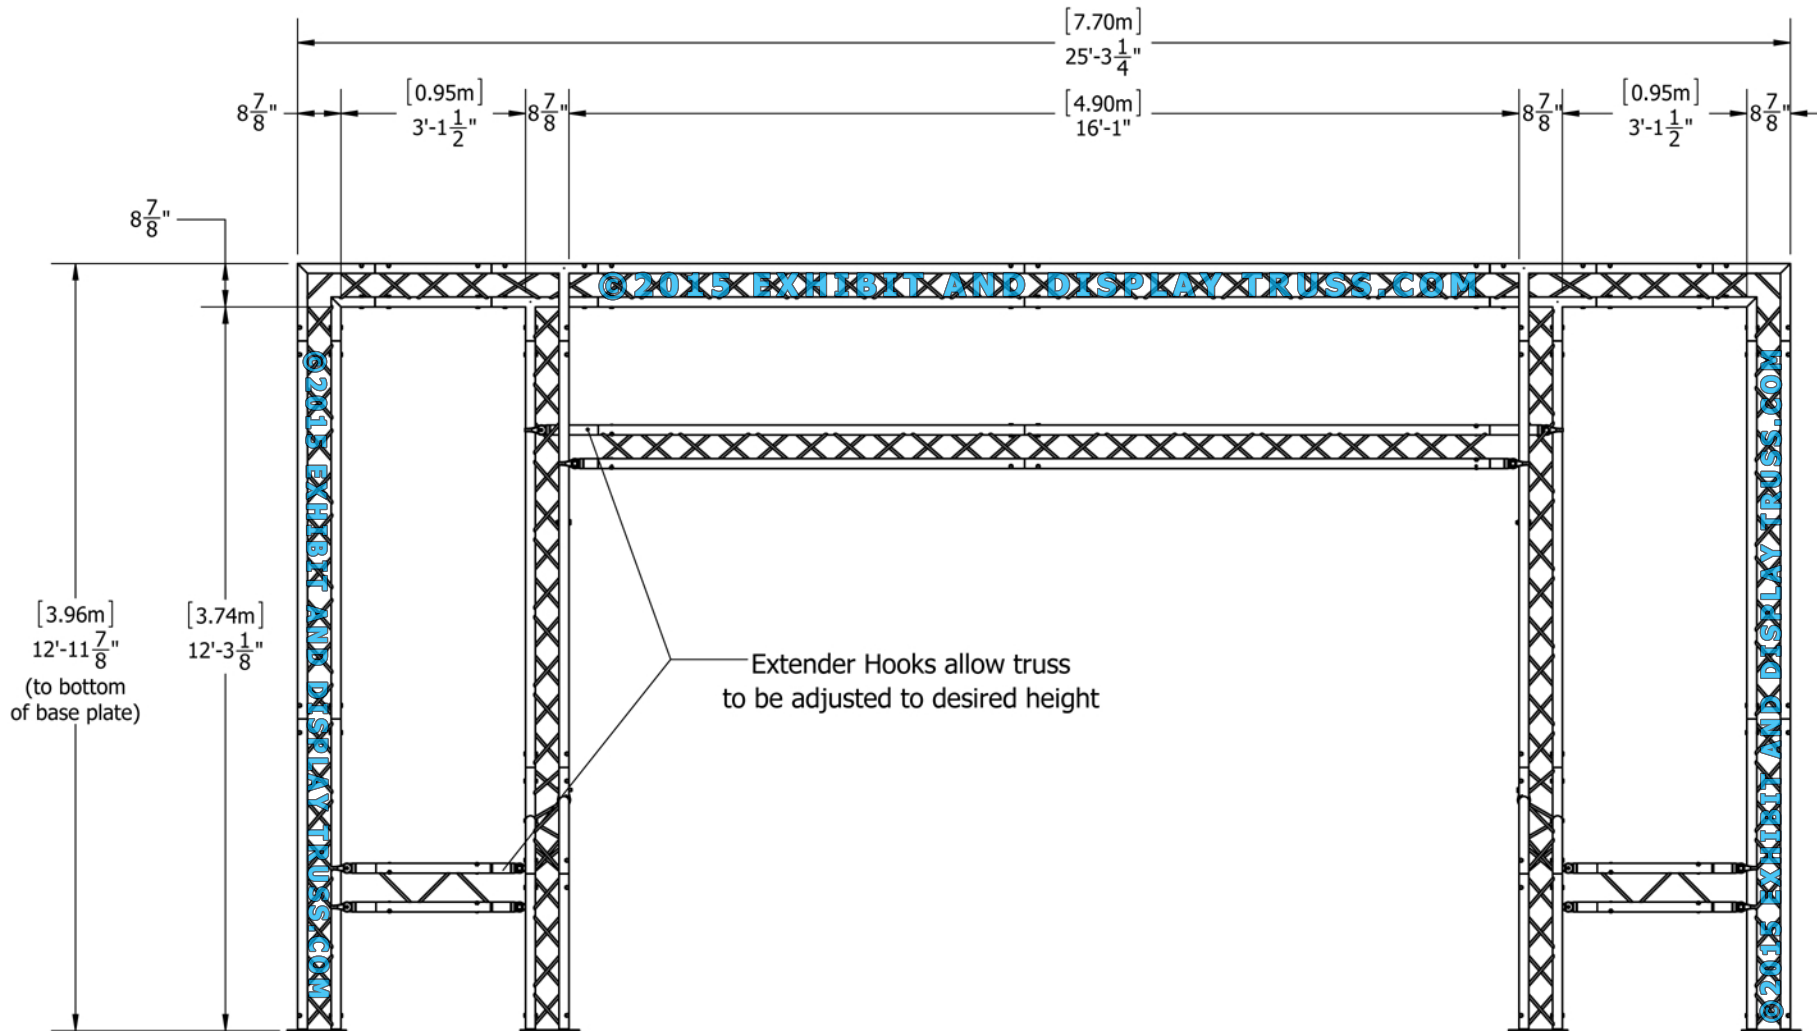

KIT: FL-10a

10" Wide Aluminum Truss. 2" Chords with 1/2" Webs

©2015 EXHIBIT AND DISPLAY TRUSS.COM

Front View
Units: Feet & Inches
[Meters]

©2015 EXHIBIT AND DISPLAY TRUSS.COM

Toll Free: 855-323-4866
Email: info@exhibitanddisplaytruss.com