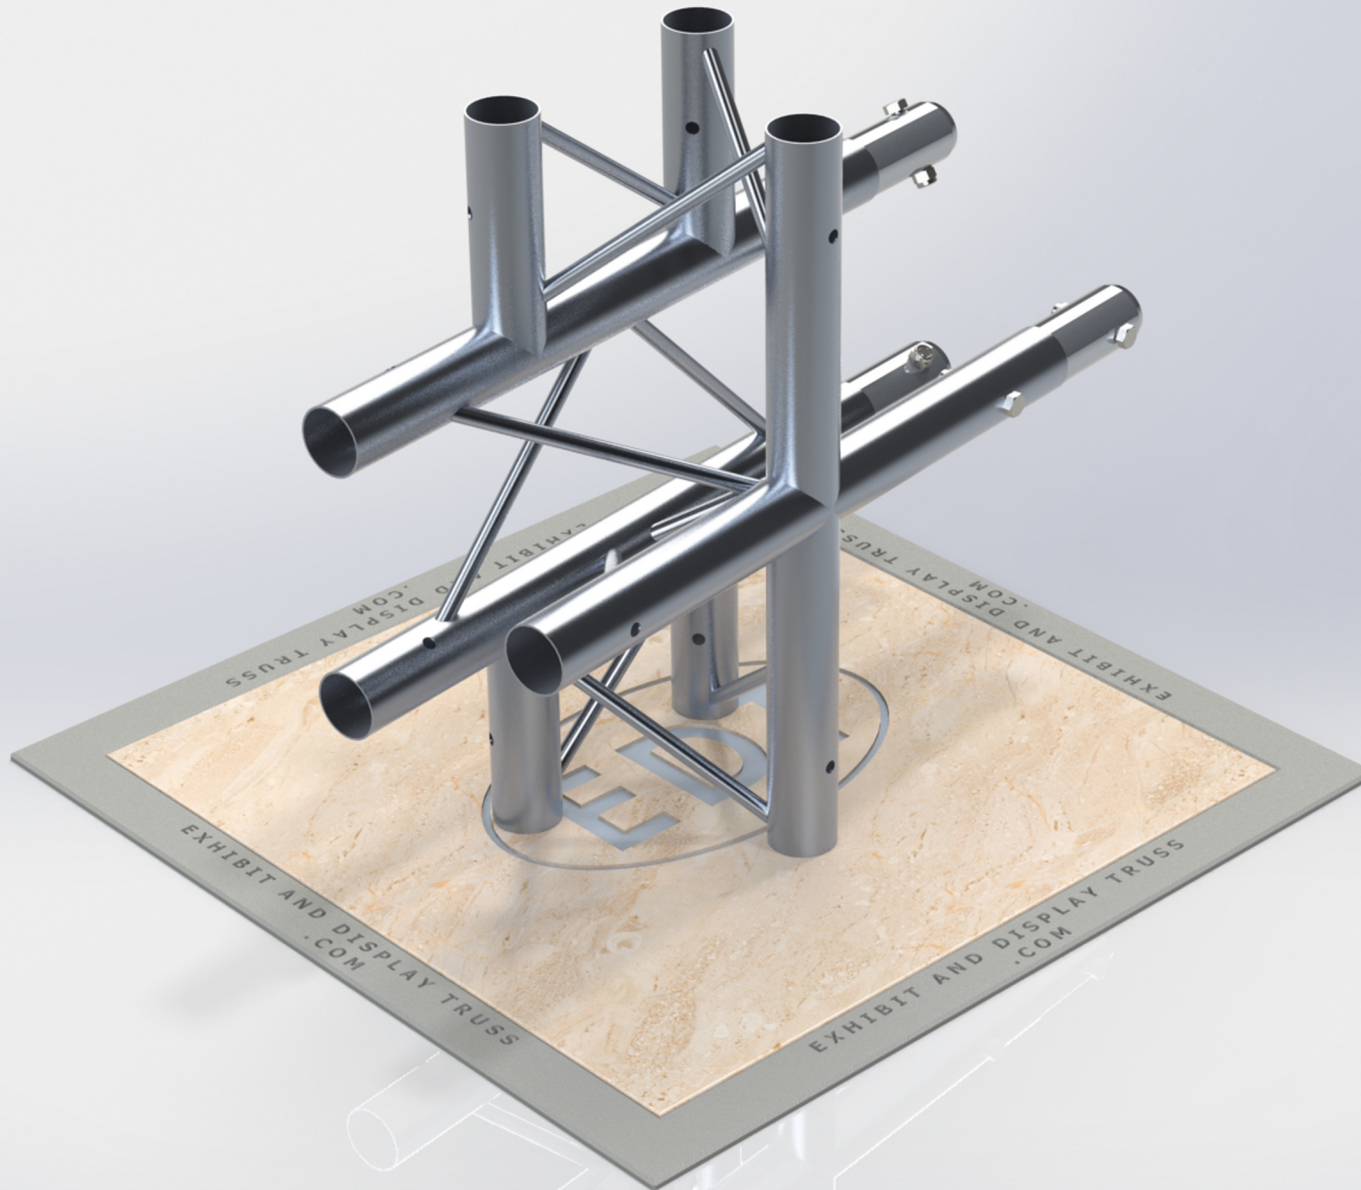

PART: EDT10-T4WX

4 Way 90° "X" Junction Apex Up/Down

10" Wide Aluminum Truss. 2" Chords with 1/2" Webs

©2015 EXHIBIT AND DISPLAY TRUSS.COM

Toll Free: 855-323-4866
Email: info@exhibitanddisplaytruss.com

ExhibitAndDisplayTruss.com

PART: EDT10-T4WX

4 Way 90° "X" Junction Apex Up/Down

10" Wide Aluminum Truss. 2" Chords with 1/2" Webs

©2015 EXHIBIT AND DISPLAY TRUSS.COM

Truss Profile

10" Wide Triangle Truss
Ø 2" Chords, Ø1/2" Webs