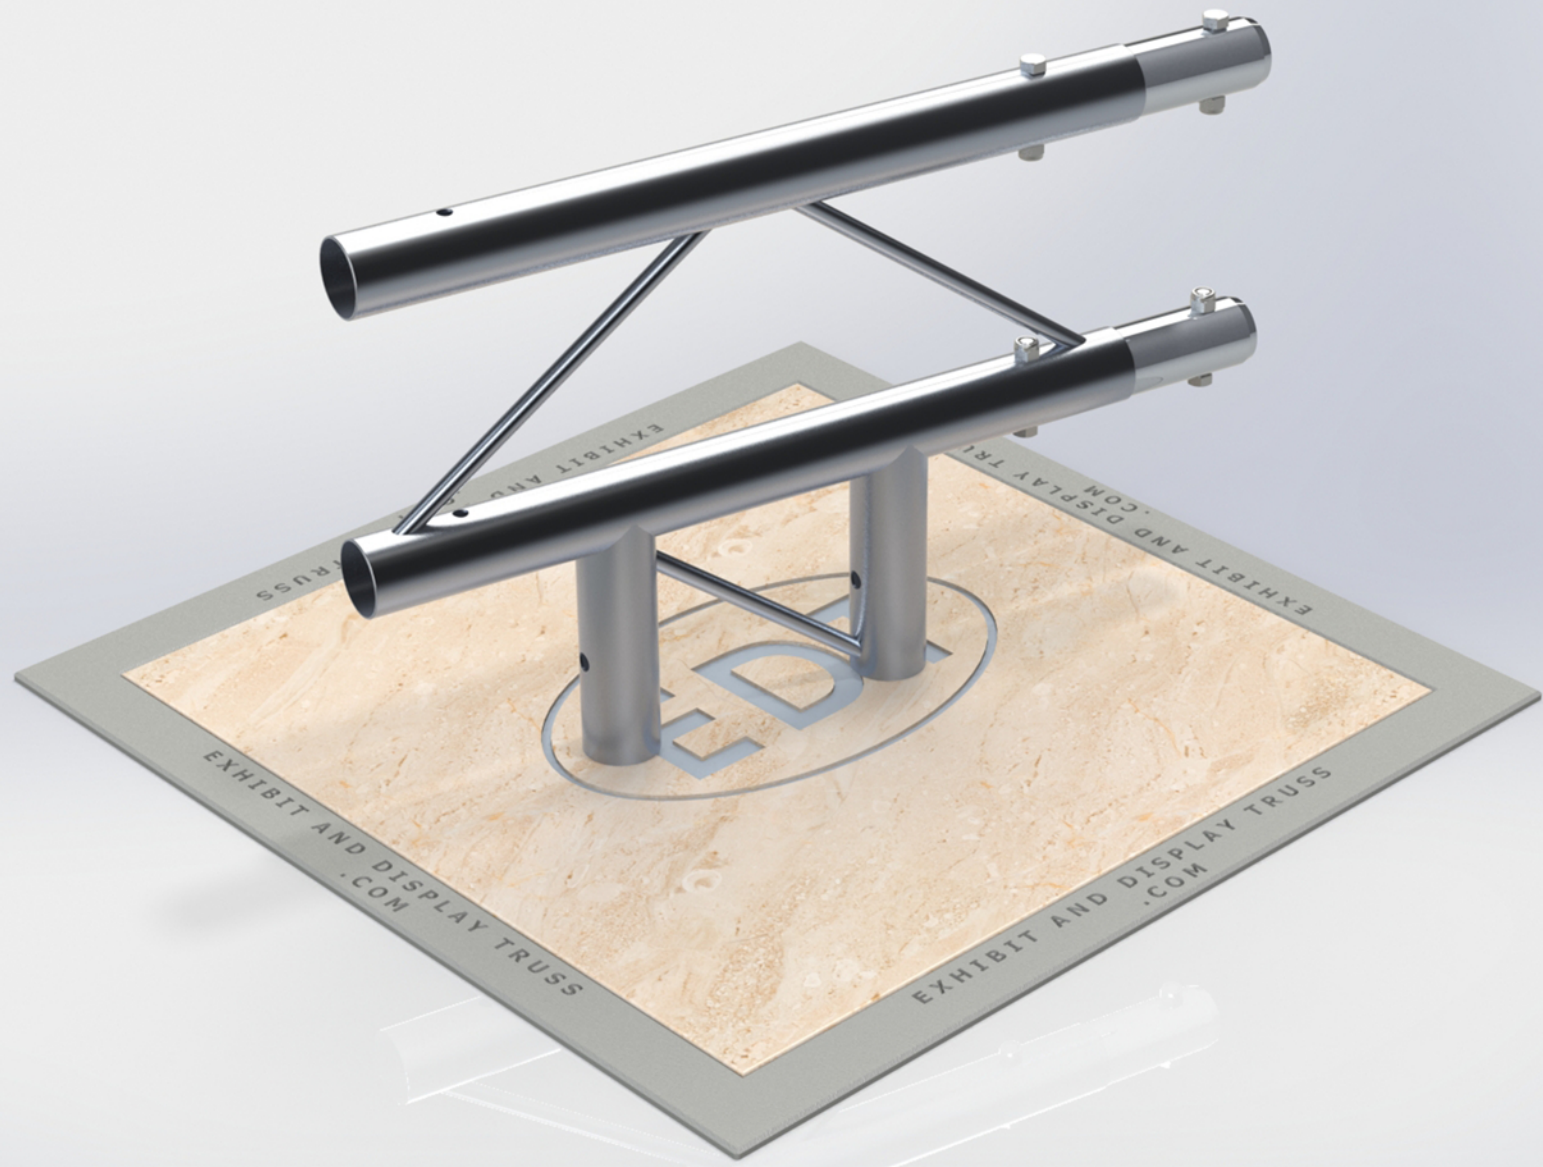

PART: EDT10-L3WTH

10" Wide Aluminum Truss. 2" Chords with 1/2" Webs

3 Way 90° "T" Junction Horizontal

©2015 EXHIBIT AND DISPLAY TRUSS.COM

Toll Free: 855-323-4866
Email: info@exhibitanddisplaytruss.com

ExhibitAndDisplayTruss.com