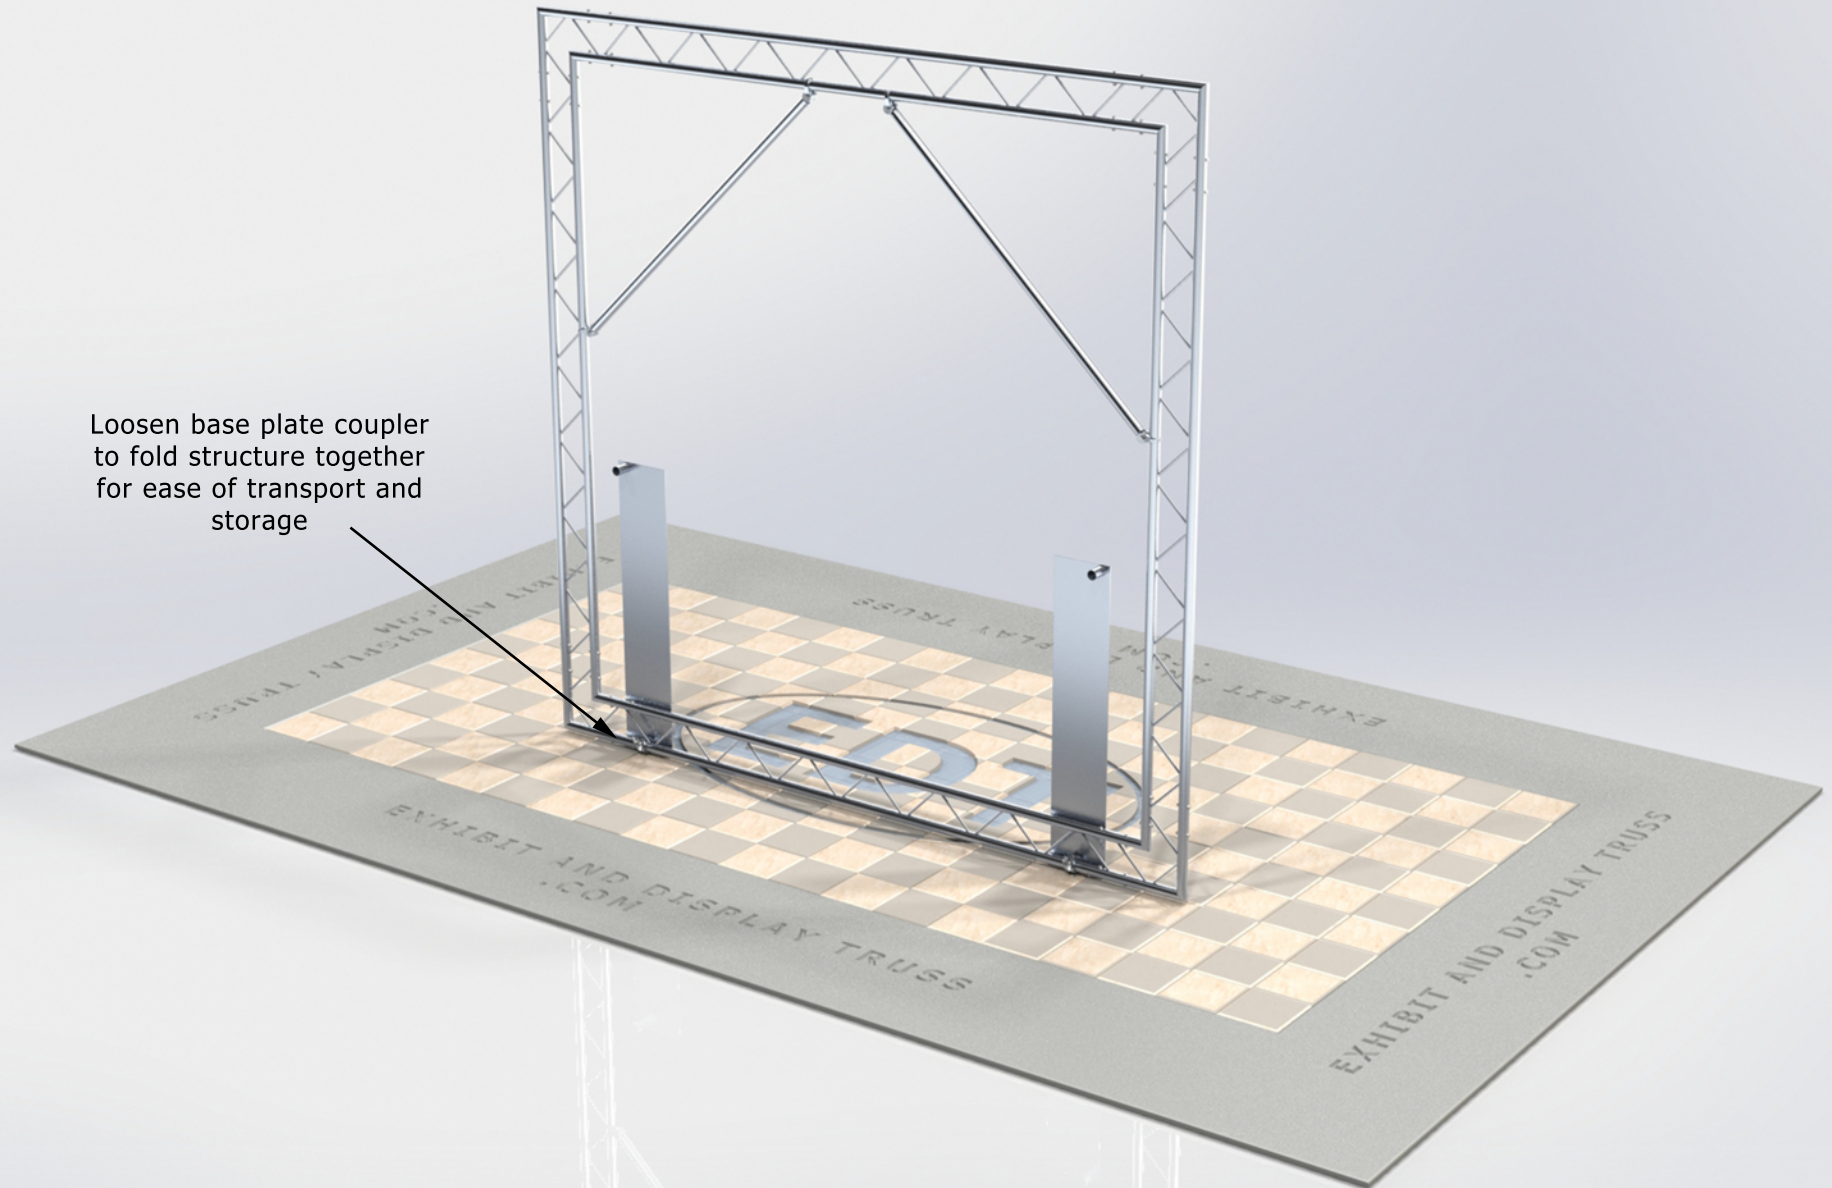

KIT: A39-102

10" Wide Aluminum Truss. 2" Chords with 1/2" Webs

Speaker Scrim Stand
(Folded Flat)

©2015 EXHIBIT AND DISPLAY TRUSS.COM

Loosen base plate coupler
to fold structure together
for ease of transport and
storage