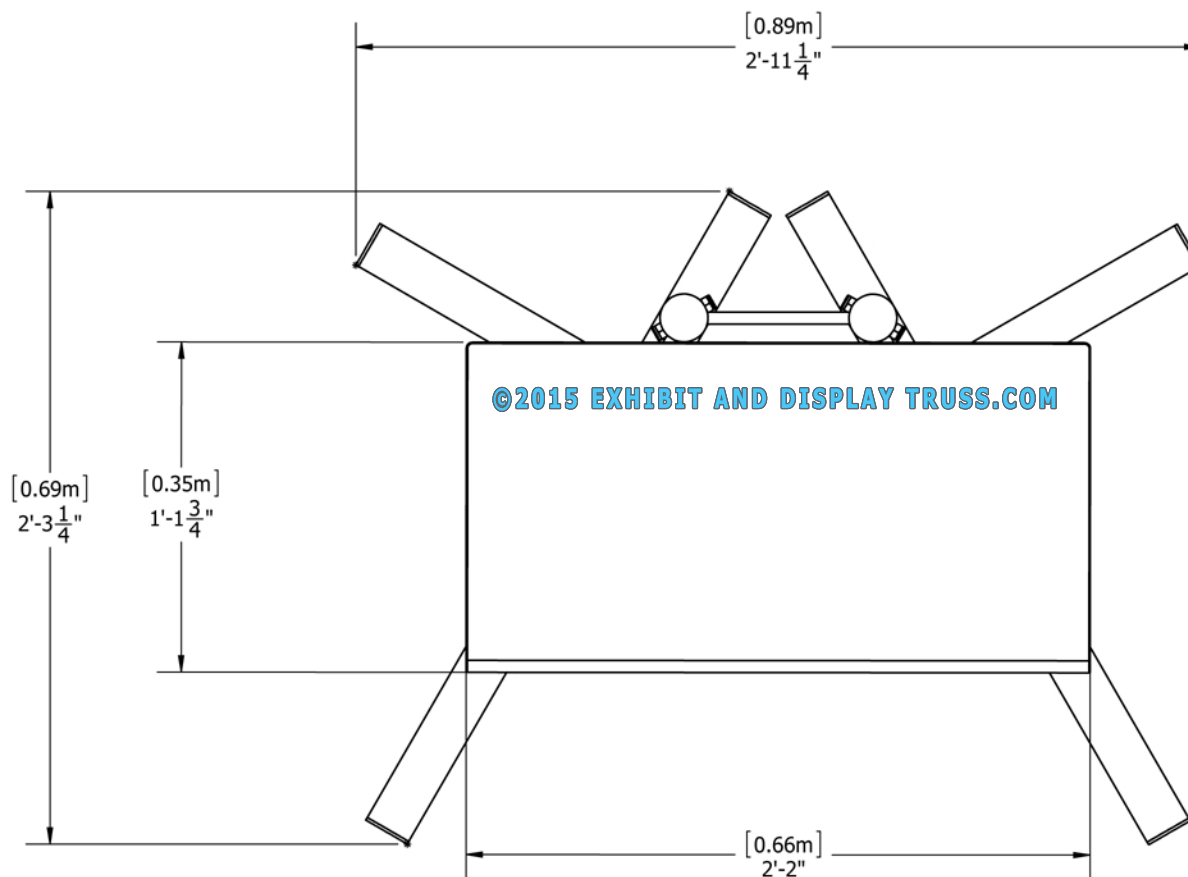

KIT: T4-102

10" Wide Aluminum Truss. 2" Chords with 1/2" Webs

©2015 EXHIBIT AND DISPLAY TRUSS.COM

Top View

Units: Feet & Inches
[Meters]

©2015 EXHIBIT AND DISPLAY TRUSS.COM