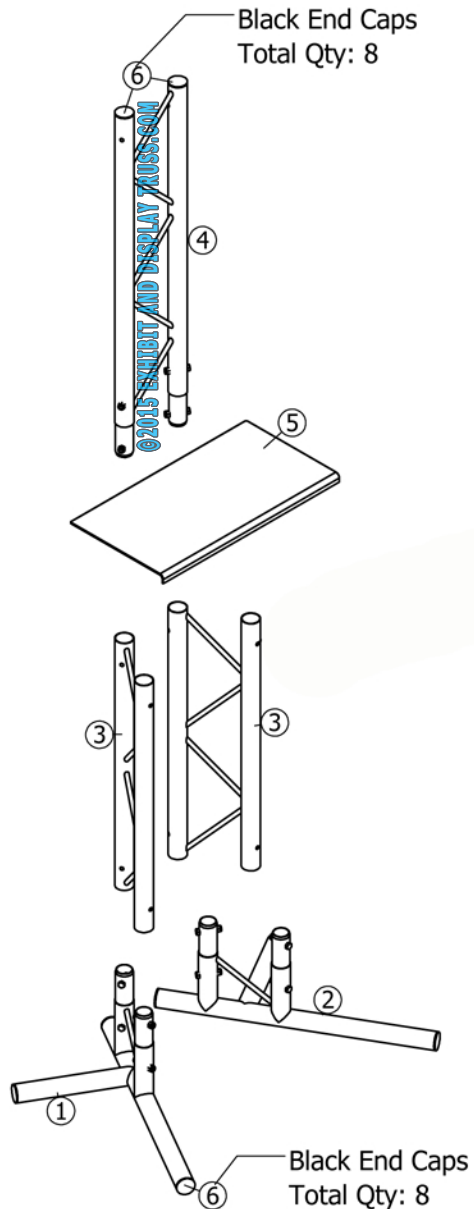

KIT: T4-102

10" Wide Aluminum Truss. 2" Chords with 1/2" Webs

©2015 EXHIBIT AND DISPLAY TRUSS.COM

EXPLODED VIEW

©2015 EXHIBIT AND DISPLAY TRUSS.COM

ITEM NO.	PART NUMBER	DESCRIPTION	QTY.
①	EDT10-BLc	Custom Base Left	1
②	EDT10-BRc	Custom Base Right	1
③	EDT10-L0.8c	0.8m Ladder Truss (Tri Holes)	2
④	EDT10-L1c	1.0m Ladder Truss (Tri Holes)	1
⑤	EDT2-LTP	Lectern Top Plate (nipples)	1
⑥	EDT2-ECB	2" End Cap Black	8