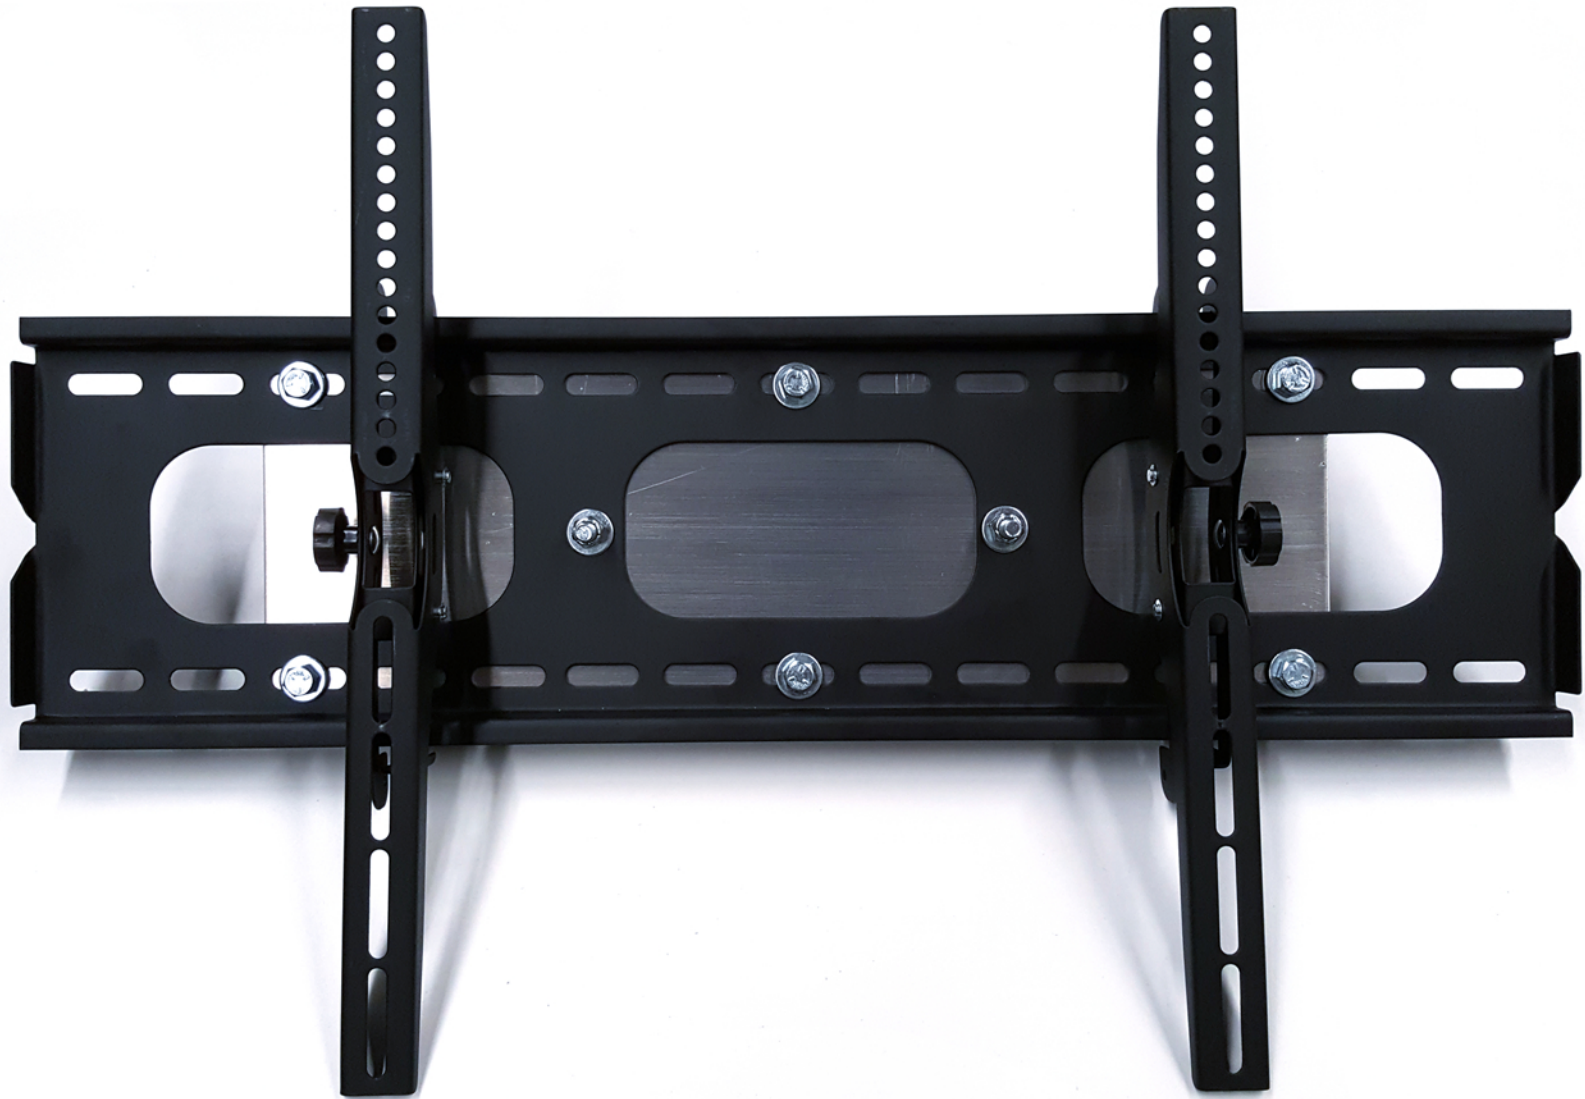

LCD TV MOUNT

Compatible with 2" Chords and 1" Chords

©2015 EXHIBIT AND DISPLAY TRUSS.COM

LED, LCD TV Monitor Mount
Holds Screens up to 65"
All hardware is included

©2015 EXHIBIT AND DISPLAY TRUSS.COM

Toll Free: 855-323-4866
Email: info@exhibitanddisplaytruss.com