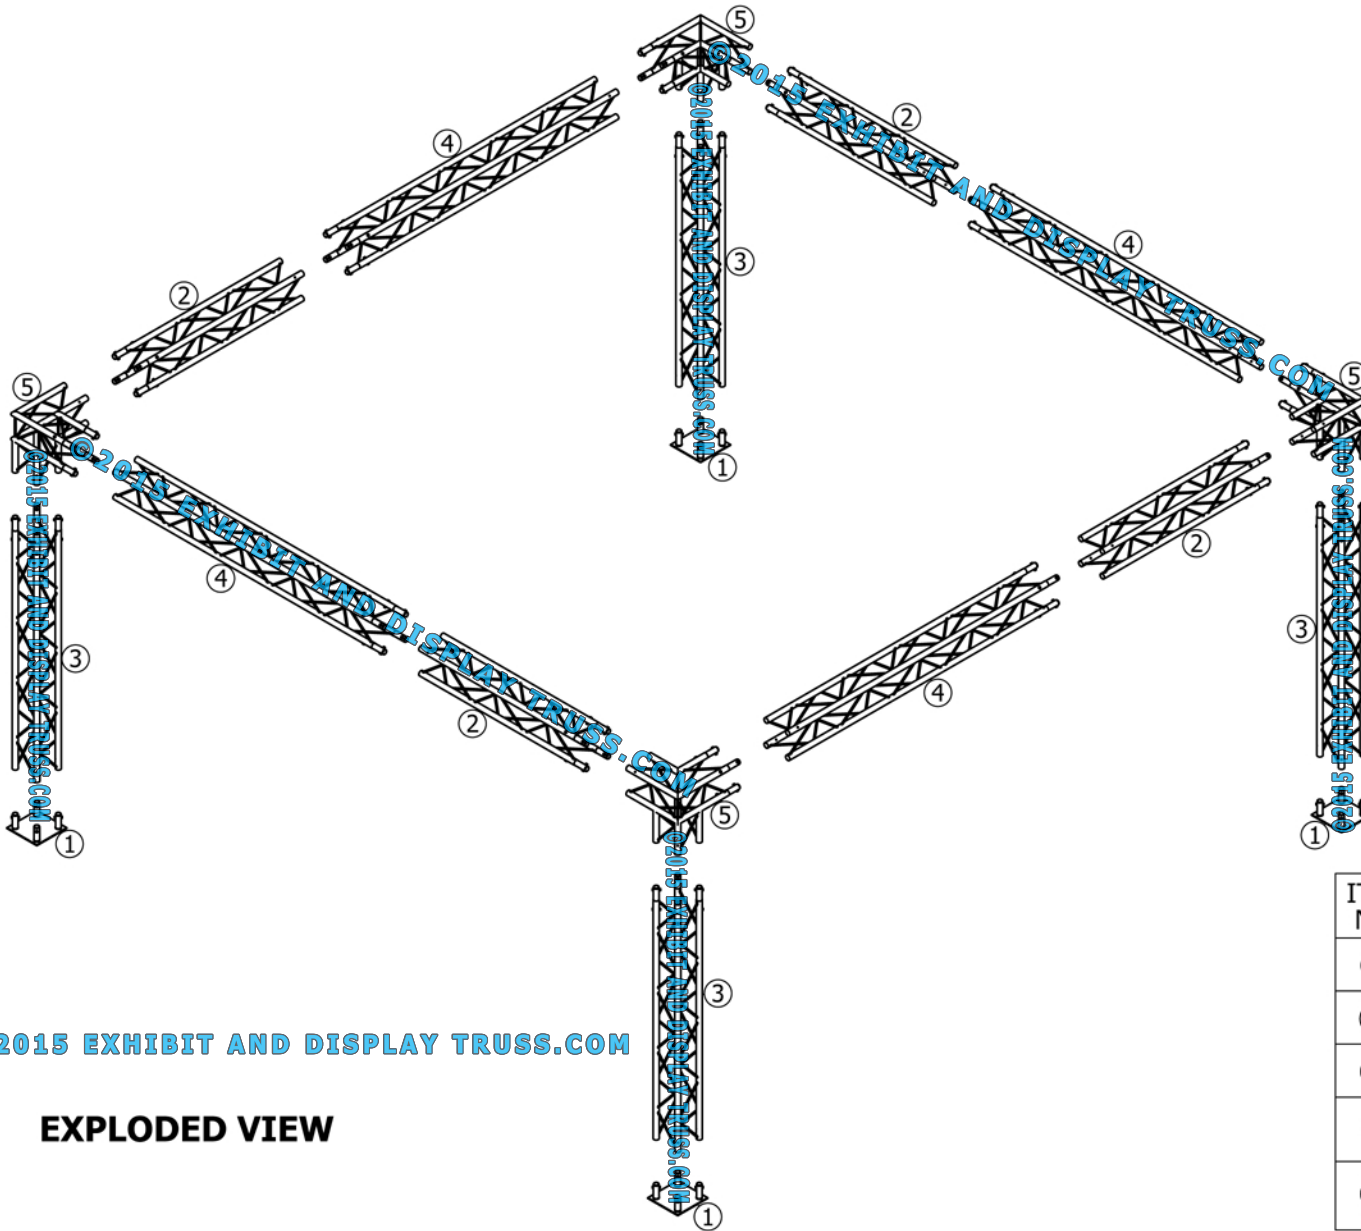

KIT: C21-124

12" Wide Aluminum Truss. 2" Chords with 1/2" Webs

©2015 EXHIBIT AND DISPLAY TRUSS.COM

©2015 EXHIBIT AND DISPLAY TRUSS.COM

EXPLODED VIEW

ITEM NO.	PART NUMBER	DESCRIPTION	QTY.
①	EDT12-BP4	Box Base Plate	4
②	EDT12-B6	6'-0" Box Truss	4
③	EDT12-B8	8'-0" Box Truss	4
④	EDT12-B10	10'-0" Box Truss	4
⑤	EDT12-B3W90	3 Way 90° Junction	4