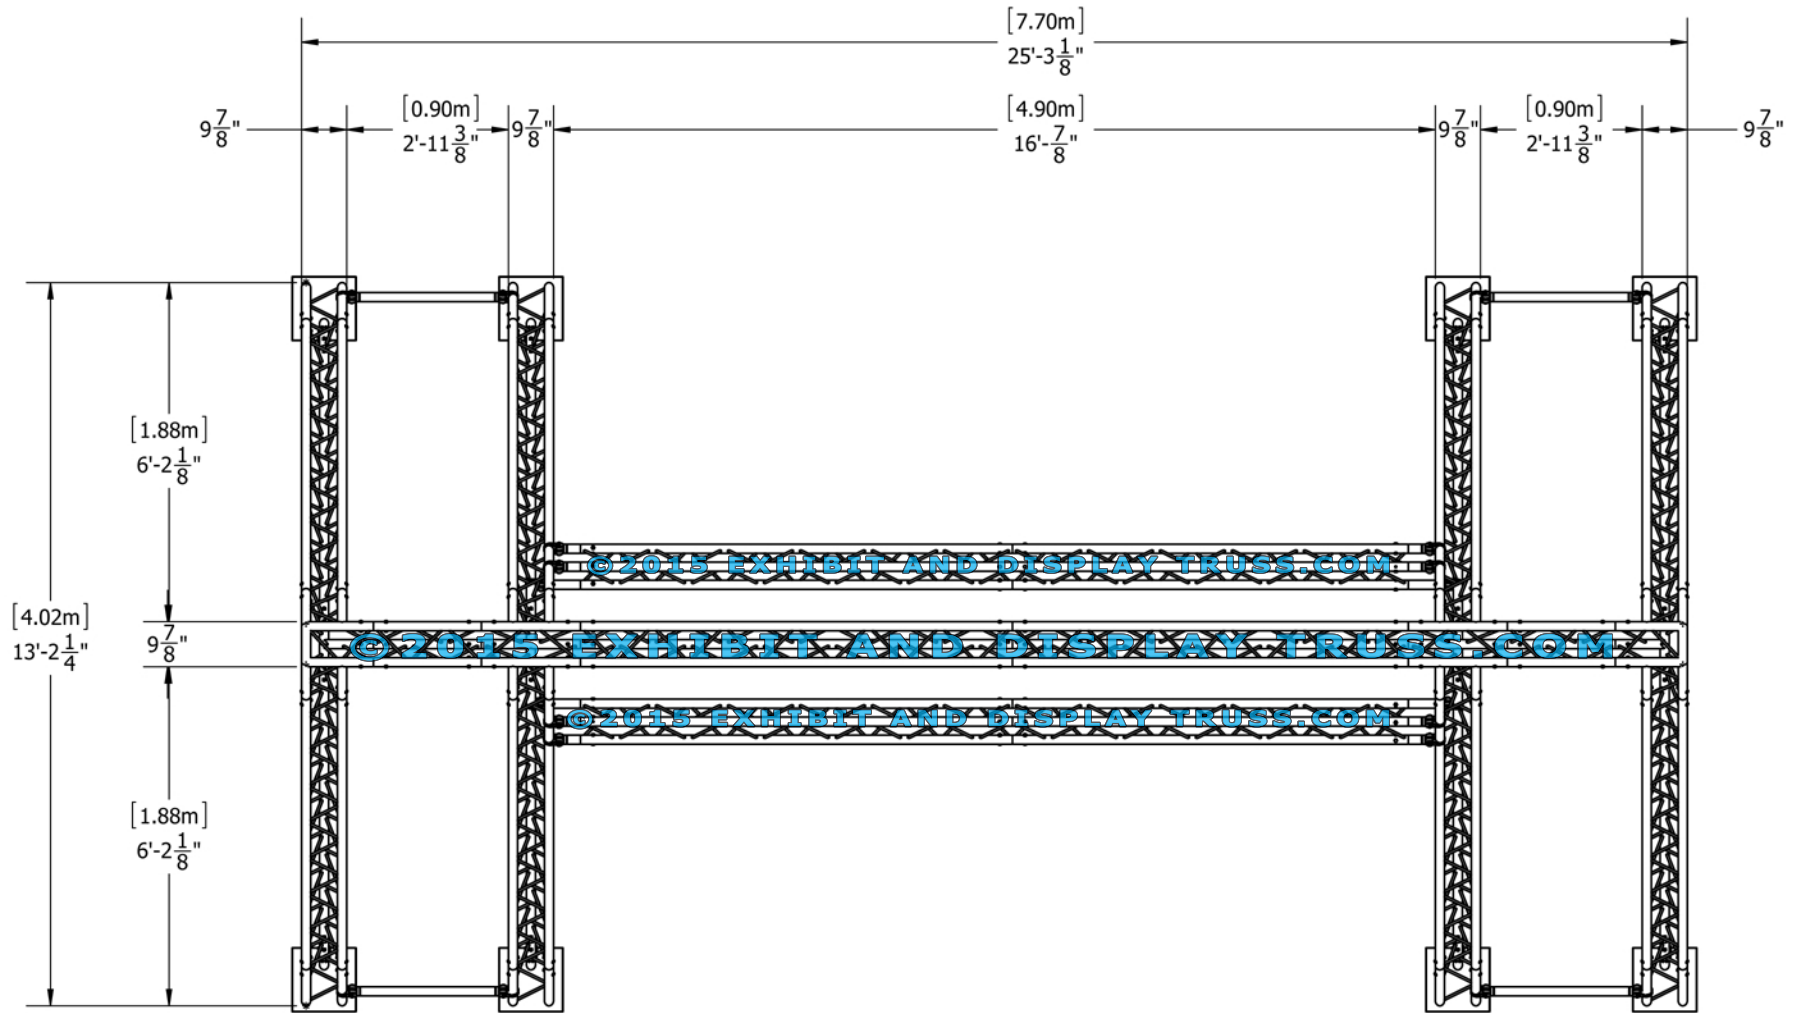

KIT: FL-12

10" Wide Aluminum Truss. 2" Chords with 1/2" Webs

©2015 EXHIBIT AND DISPLAY TRUSS.COM

©2015 EXHIBIT AND DISPLAY TRUSS.COM

Top View
Units: Feet & Inches
[Meters]

Toll Free: 855-323-4866
Email: info@exhibitanddisplaytruss.com