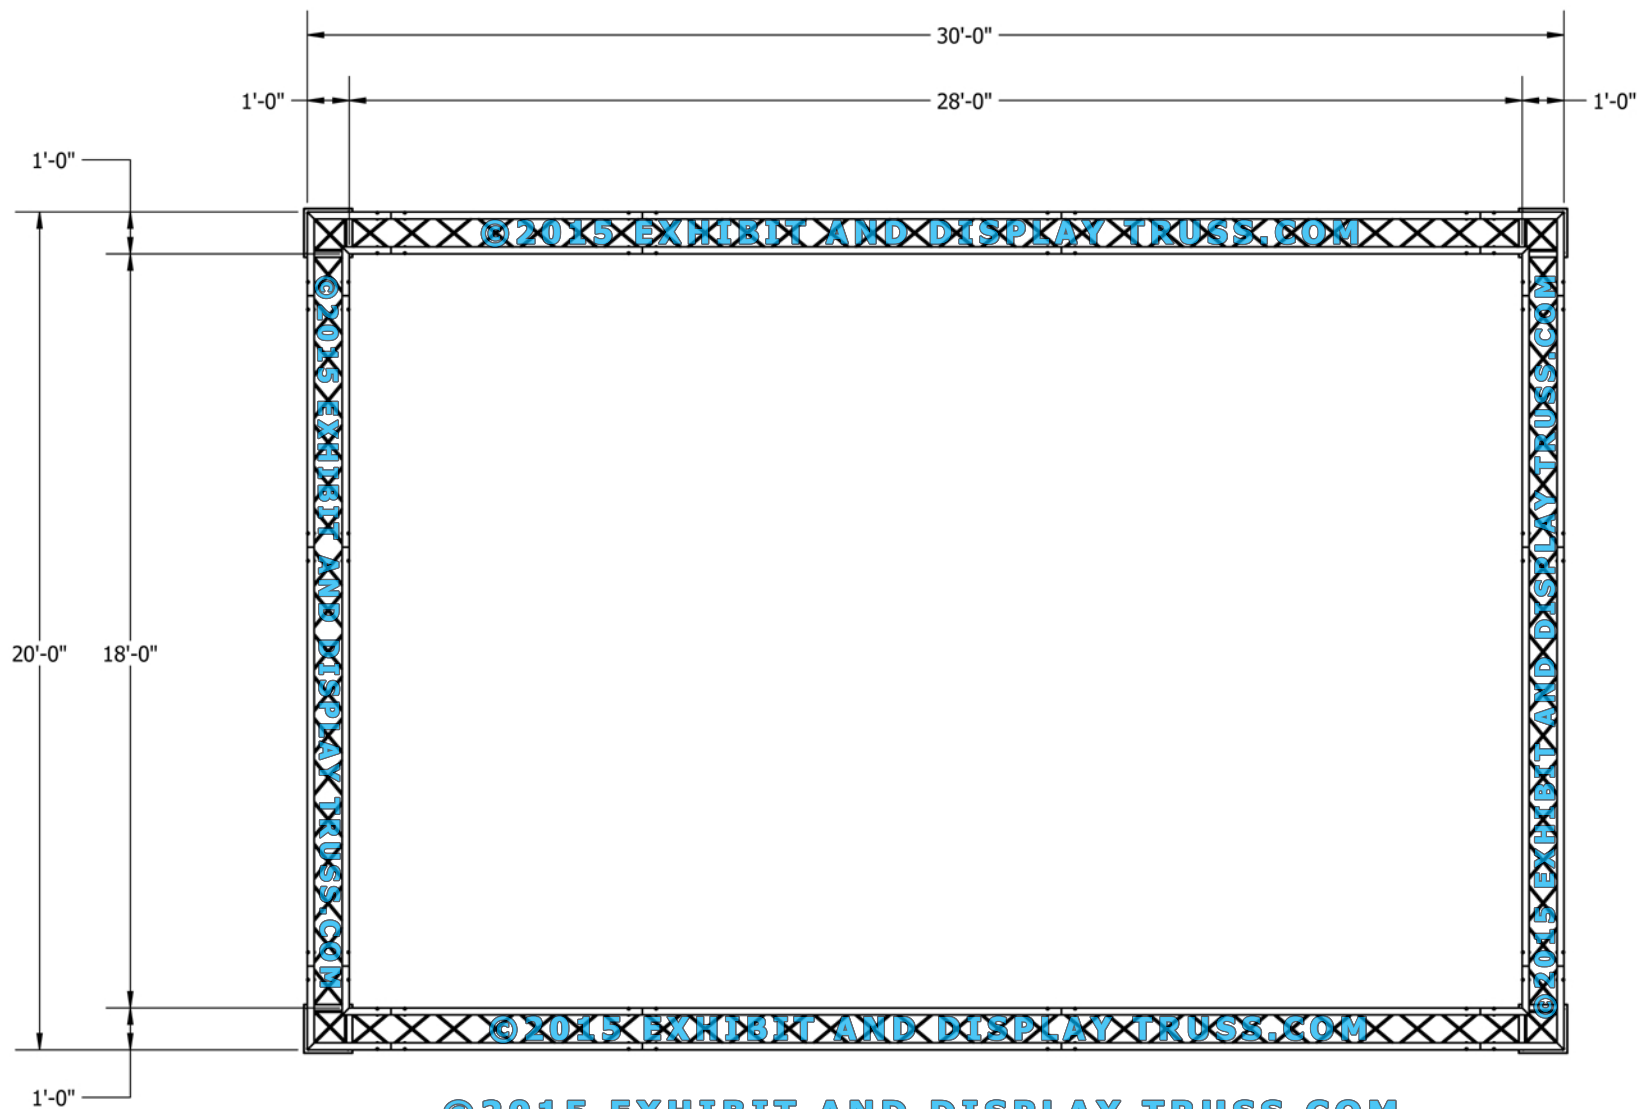

KIT: C30-124

12" Wide Aluminum Truss. 2" Chords with 1/2" Webs

©2015 EXHIBIT AND DISPLAY TRUSS.COM

TOP VIEW
UNITS: FEET & INCHES