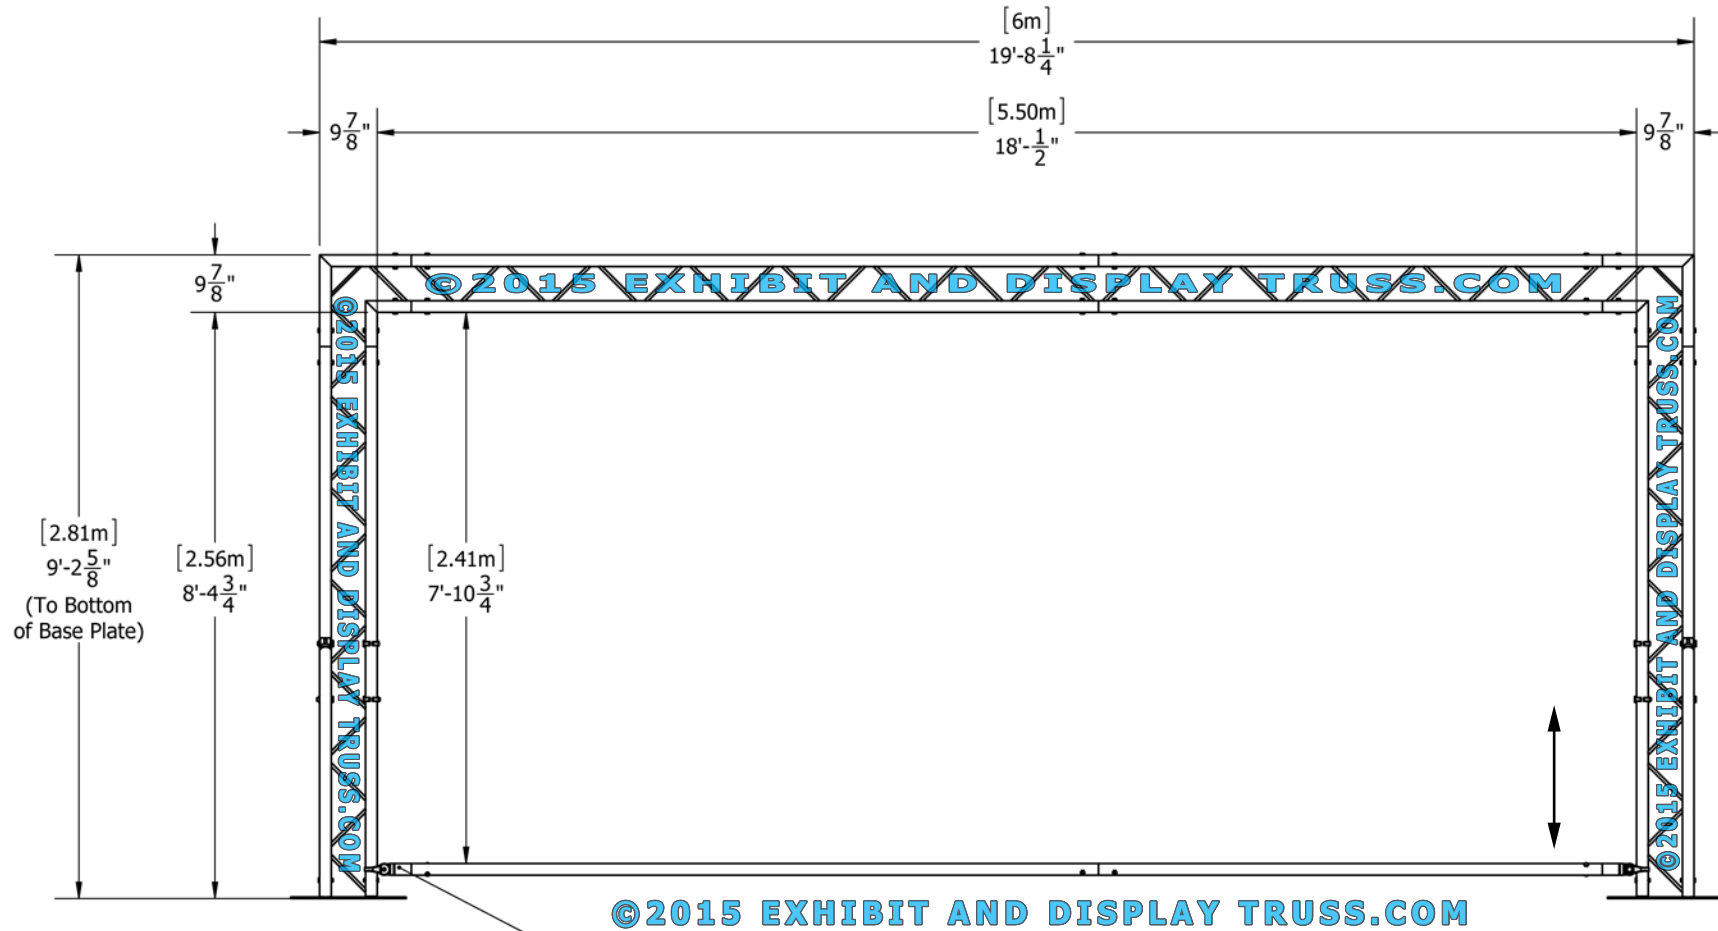

KIT: B33-102

10" Wide Aluminum Truss. 2" Chords with 1/2" Webs

©2015 EXHIBIT AND DISPLAY TRUSS.COM

Front View
Units: Feet & Inches
[Meters]

Extender Hook Clamps allow tube to be adjusted to desired height