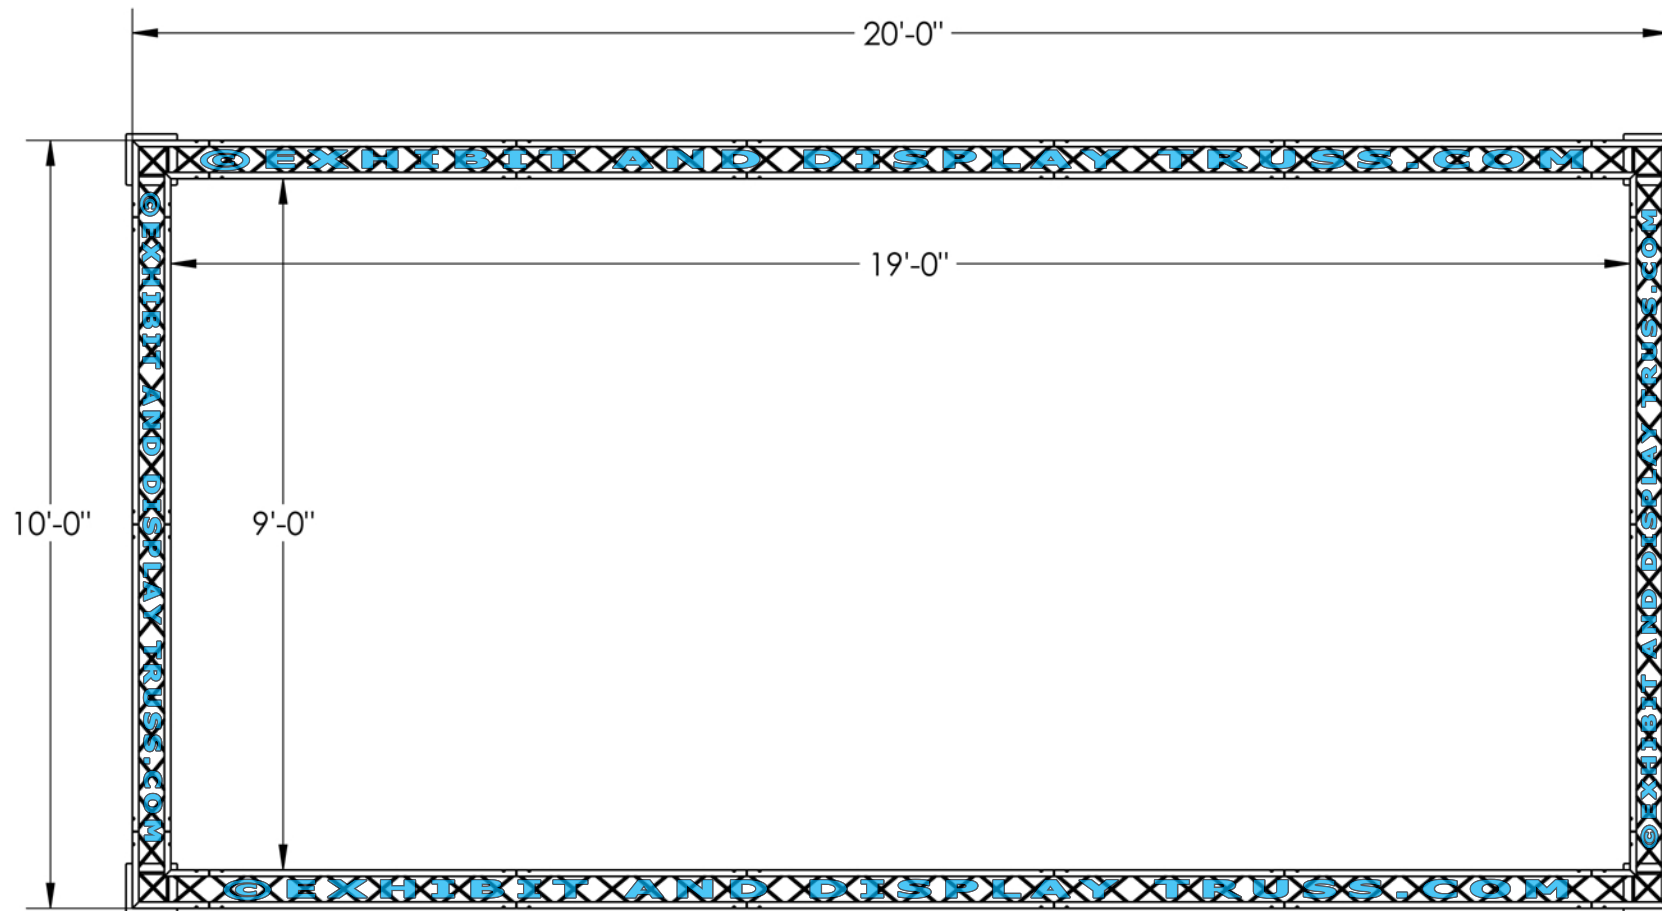

KIT: B21-64

6" Profile Aluminum Truss. 1" Chords with 5/16" Webs

©2015 EXHIBIT AND DISPLAY TRUSS.COM

TOP VIEW
UNITS: FEET & INCHES