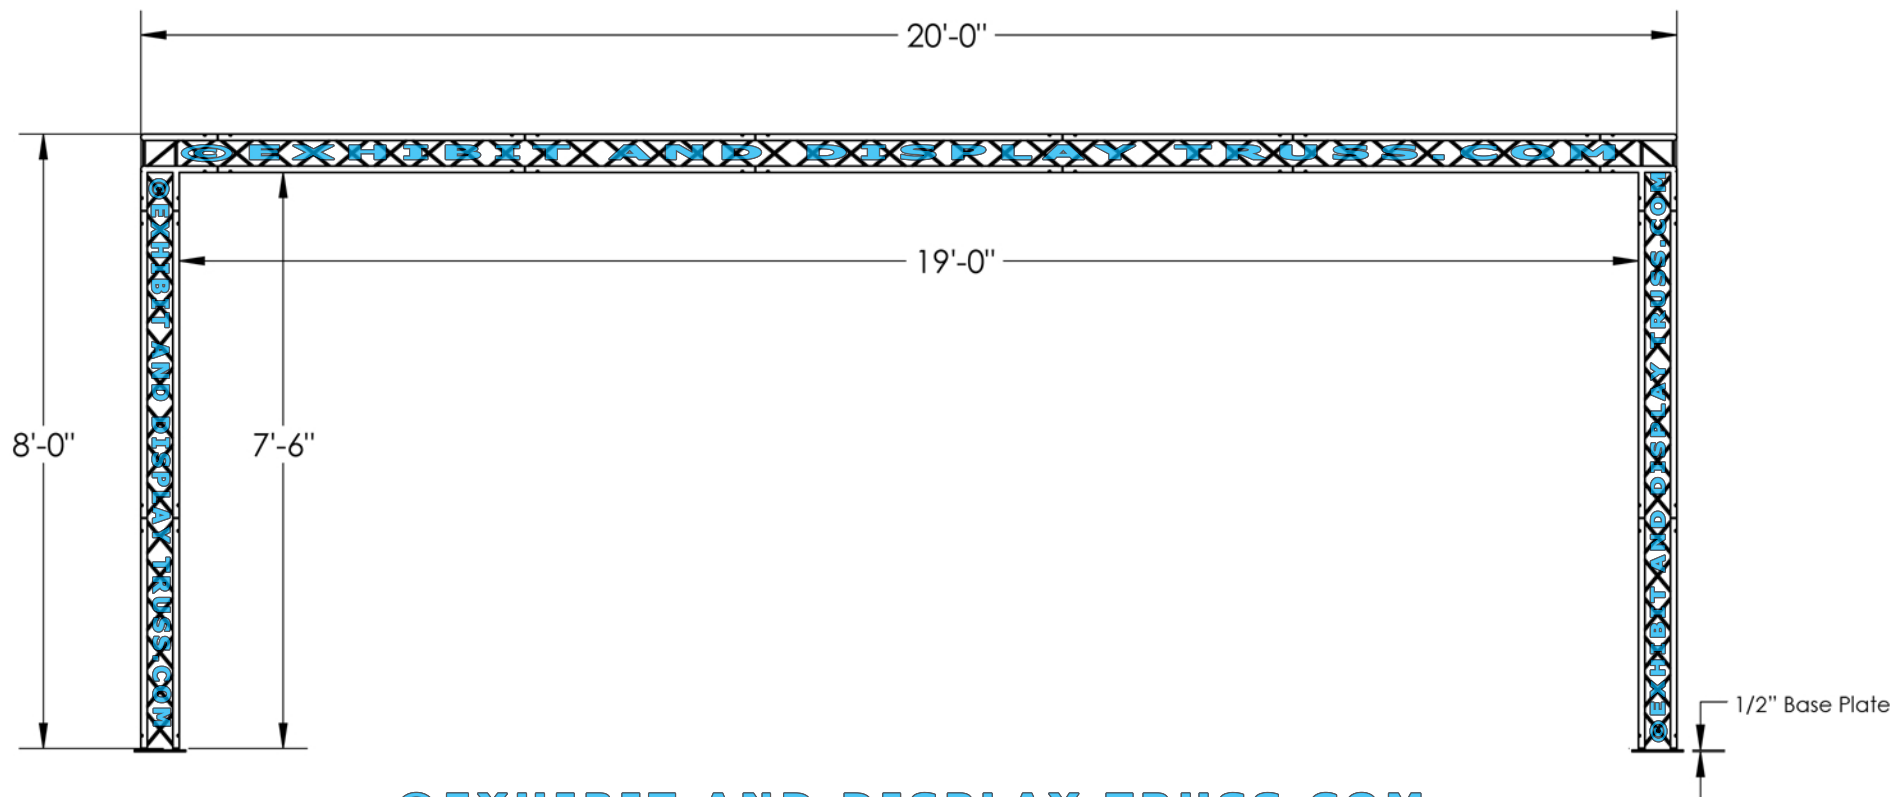

KIT: B21-64

6" Profile Aluminum Truss. 1" Chords with 5/16" Webs

©2015 EXHIBIT AND DISPLAY TRUSS.COM

©EXHIBIT AND DISPLAY TRUSS.COM

FRONT VIEW
UNITS: FEET INCHES