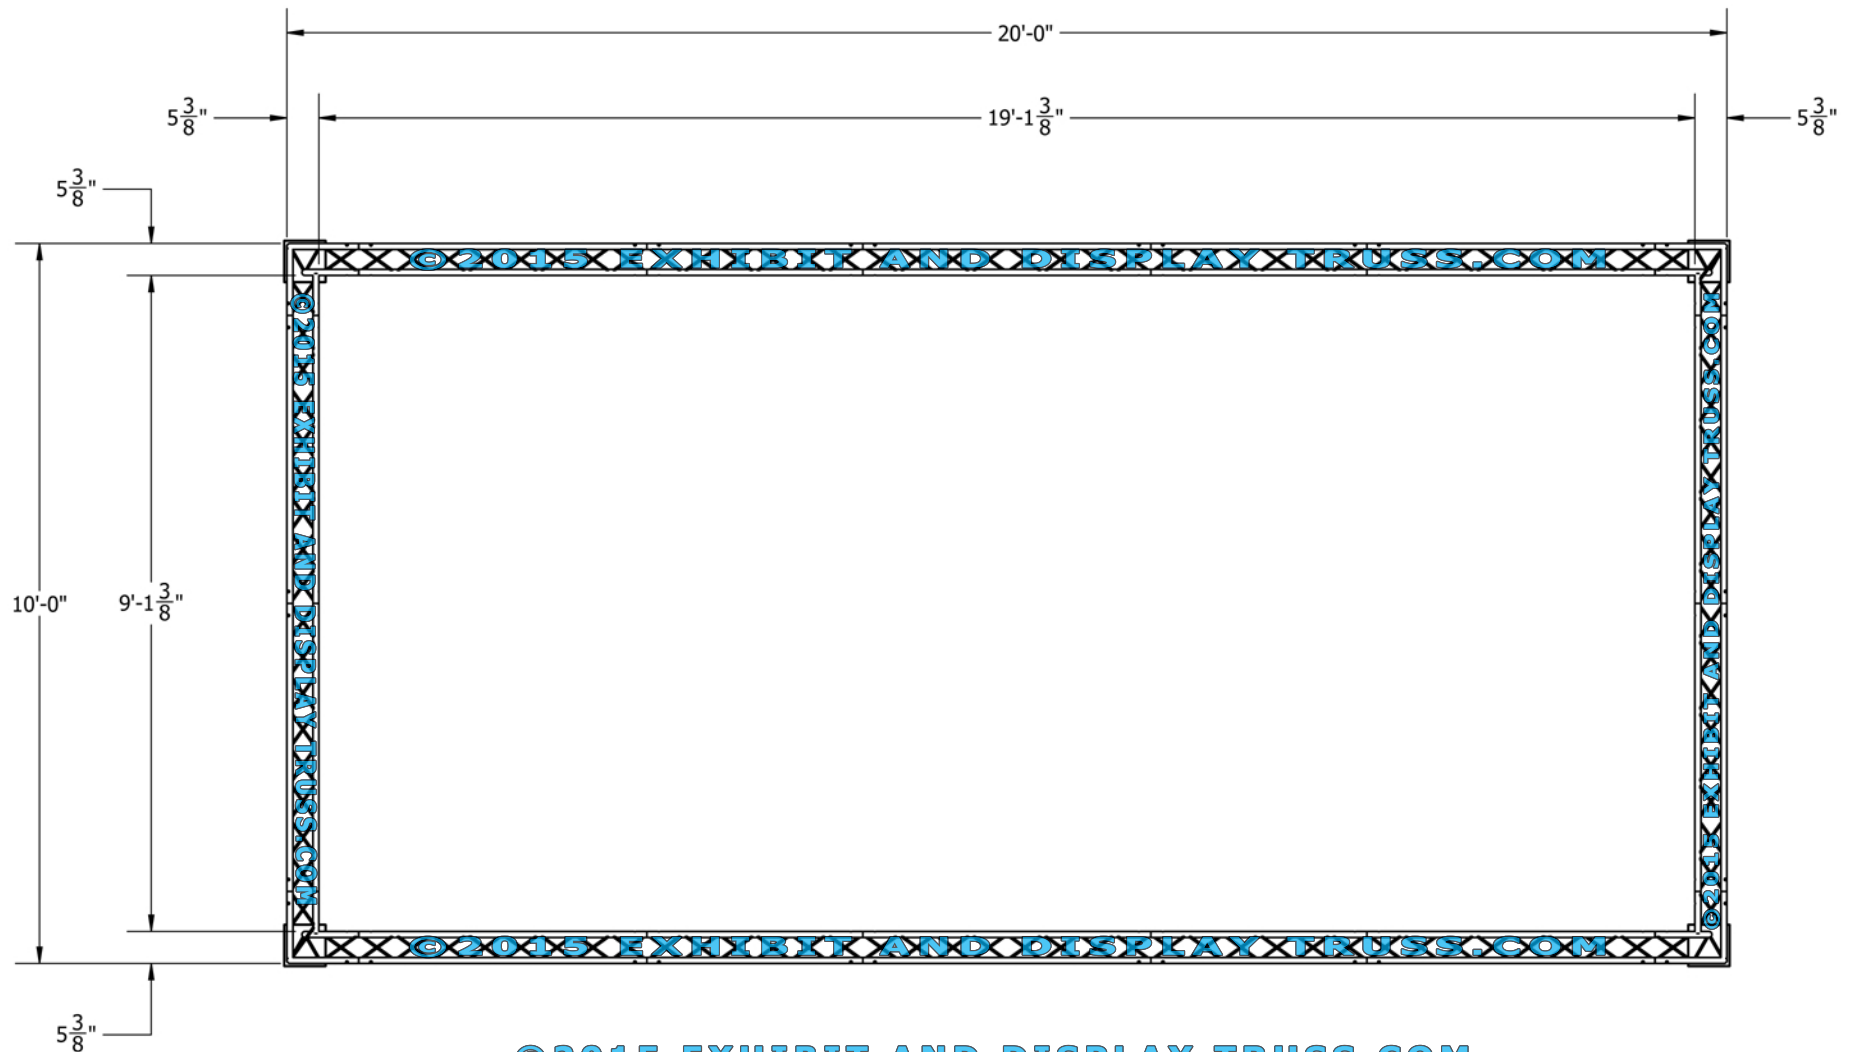

# KIT: B21-63

6" Wide Aluminum Truss. 1" Chords with 5/16" Webs

©2015 EXHIBIT AND DISPLAY TRUSS.COM

©2015 EXHIBIT AND DISPLAY TRUSS.COM

TOP VIEW  
UNITS: FEET & INCHES

Toll Free: 855-323-4866  
Email: [info@exhibitanddisplaytruss.com](mailto:info@exhibitanddisplaytruss.com)