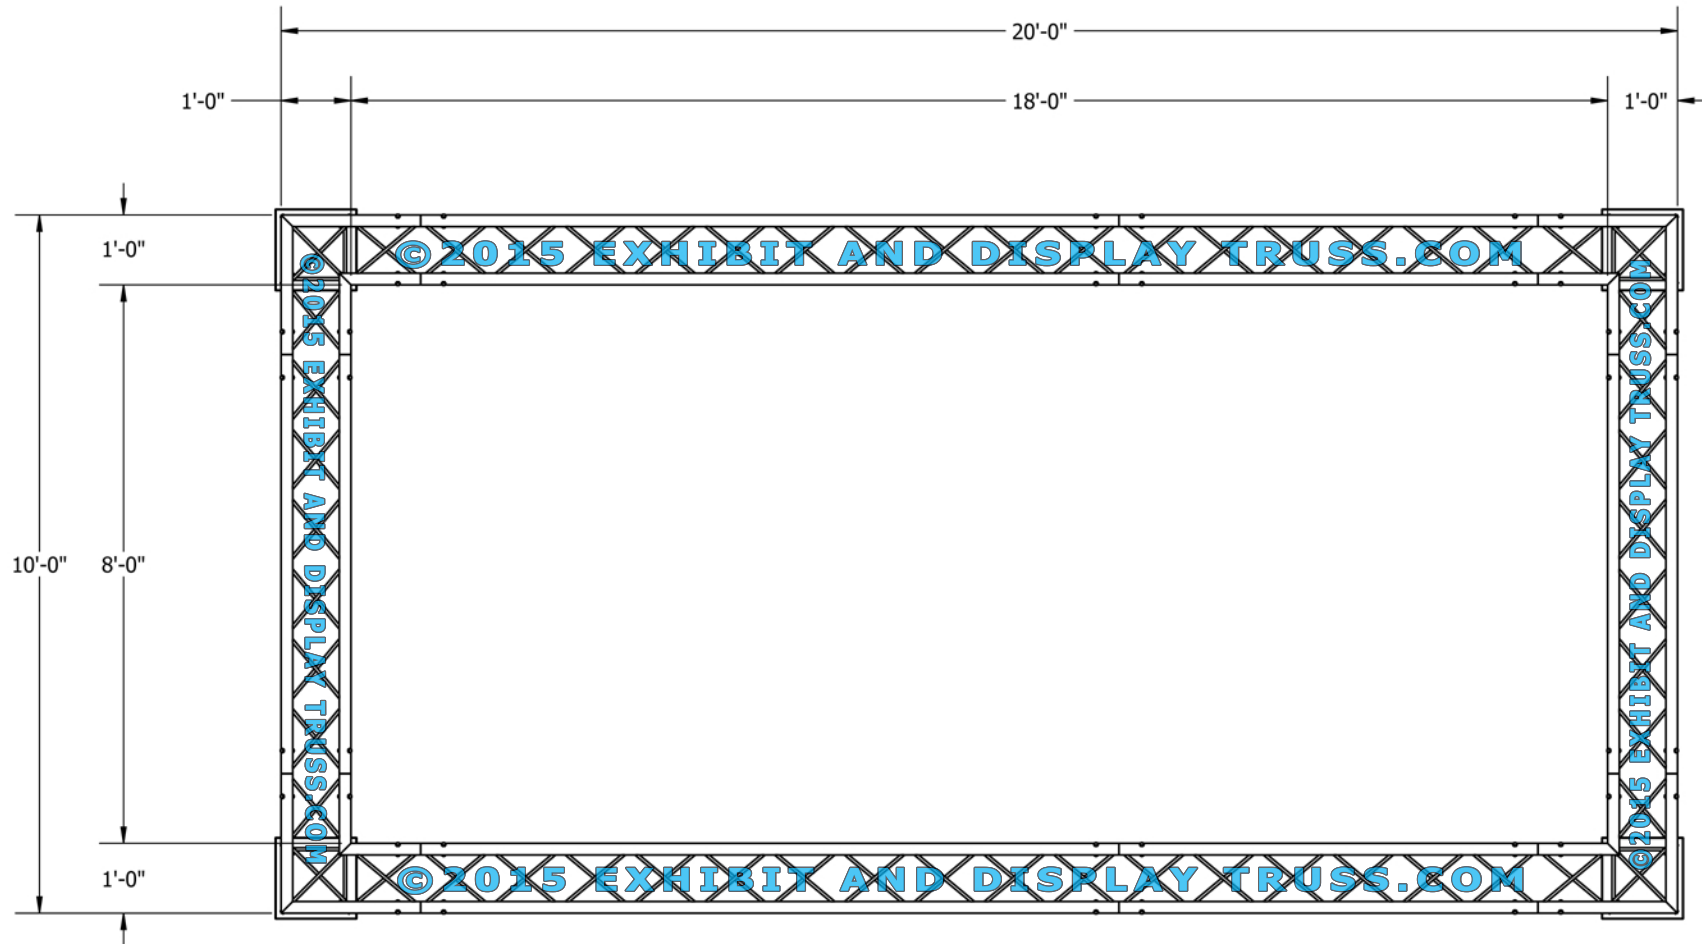

KIT: B21-124

12" Wide Aluminum Truss. 2" Chords with 1/2" Webs

©2015 EXHIBIT AND DISPLAY TRUSS.COM

TOP VIEW
UNITS: FEET & INCHES

©2015 EXHIBIT AND DISPLAY TRUSS.COM

Toll Free: 855-323-4866
Email: info@exhibitanddisplaytruss.com