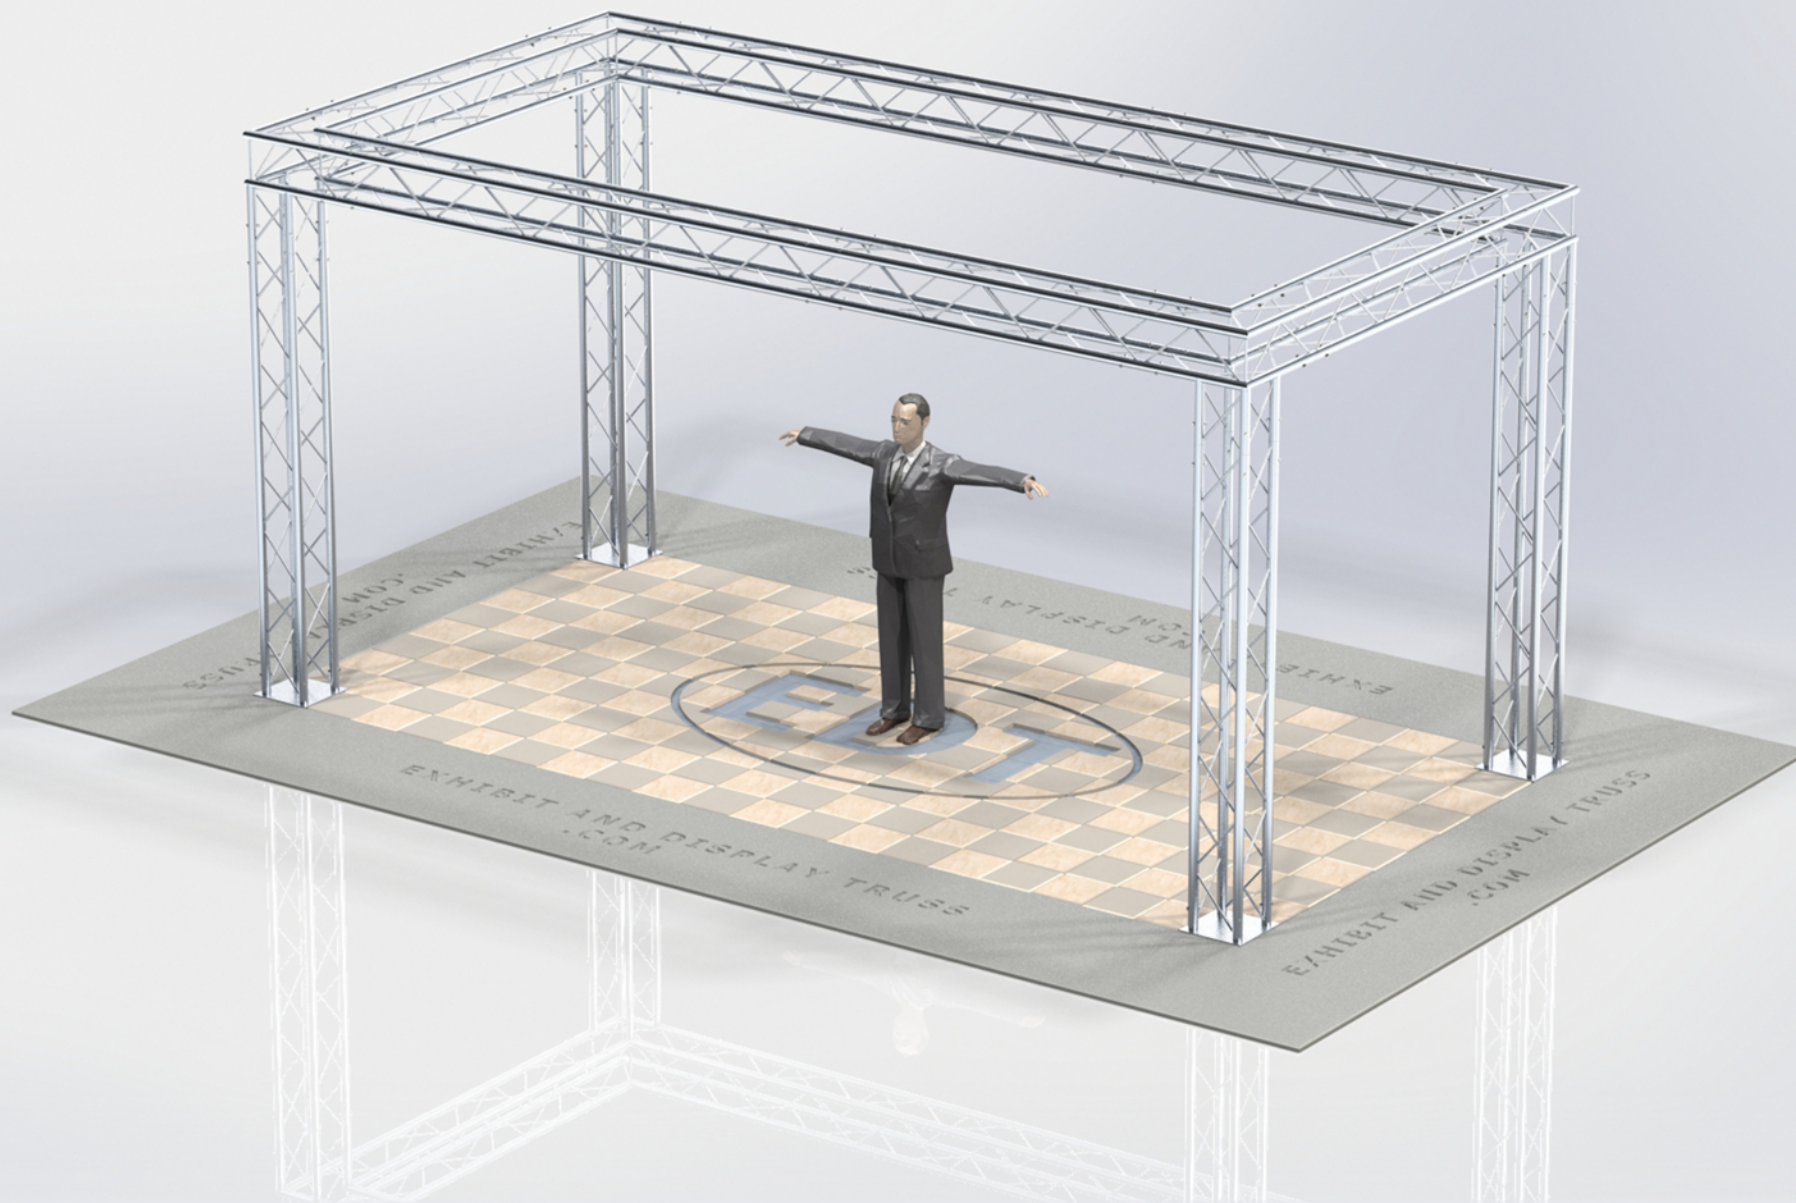

KIT: B21-124

12" Wide Aluminum Truss. 2" Chords with 1/2" Webs

©2015 EXHIBIT AND DISPLAY TRUSS.COM

Toll Free: 855-323-4866
Email: info@exhibitanddisplaytruss.com

ExhibitAndDisplayTruss.com