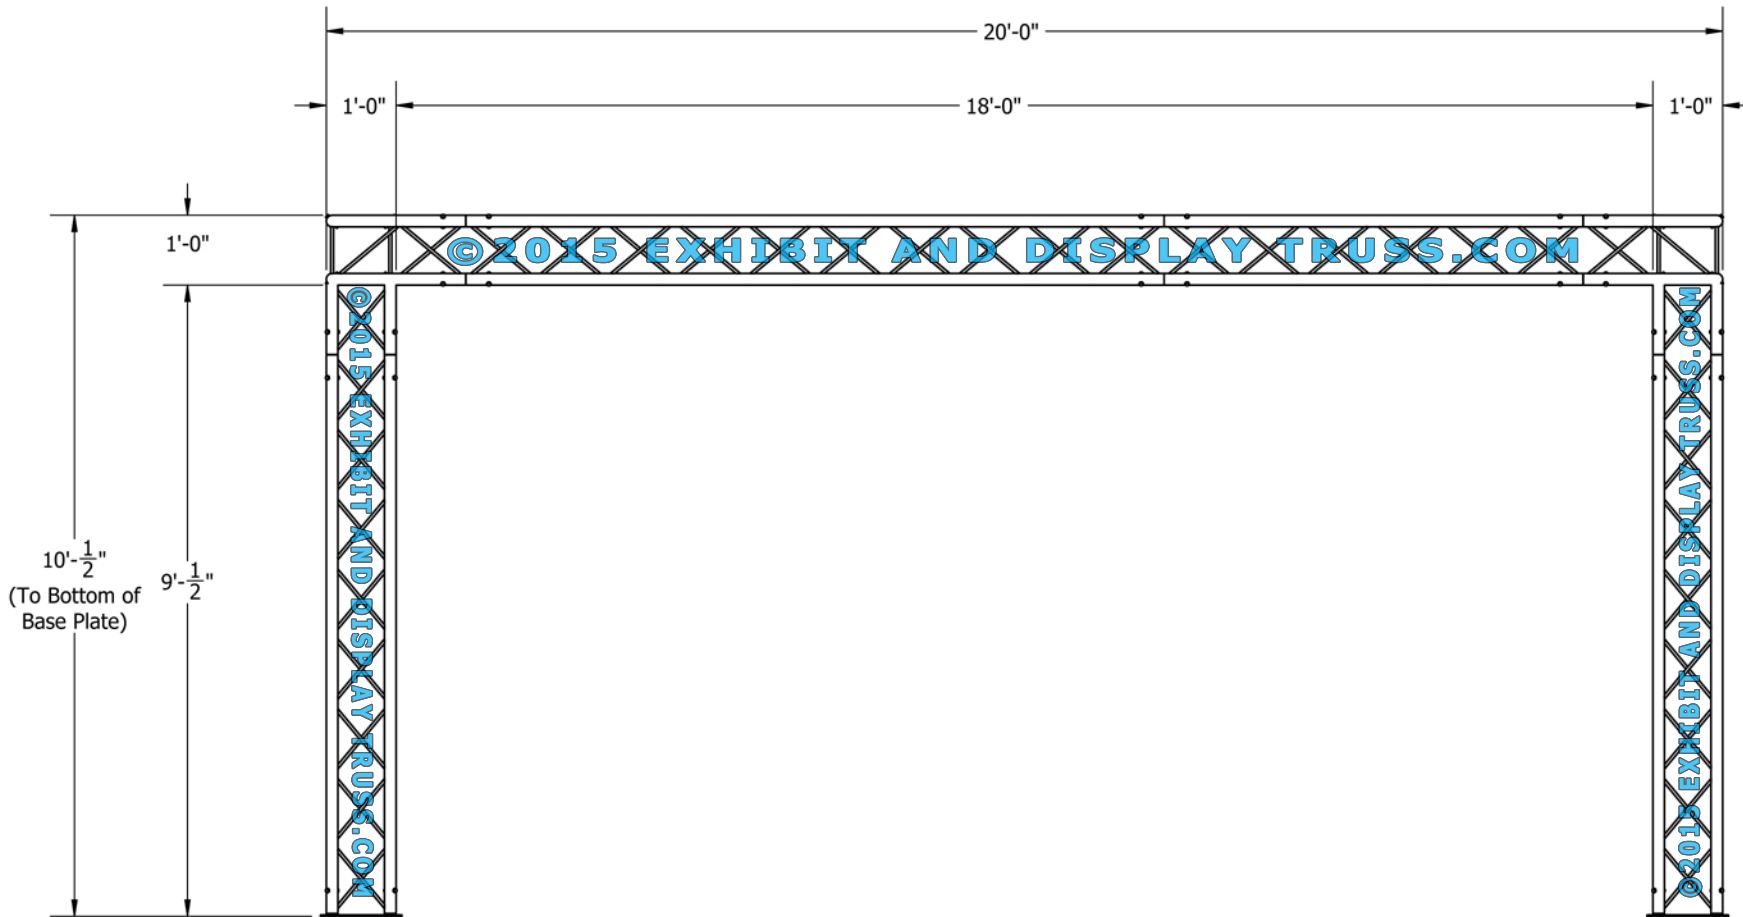

KIT: B21-124

12" Wide Aluminum Truss. 2" Chords with 1/2" Webs

©2015 EXHIBIT AND DISPLAY TRUSS.COM

FRONT VIEW
UNITS: FEET & INCHES

©2015 EXHIBIT AND DISPLAY TRUSS.COM

Toll Free: 855-323-4866
Email: info@exhibitanddisplaytruss.com