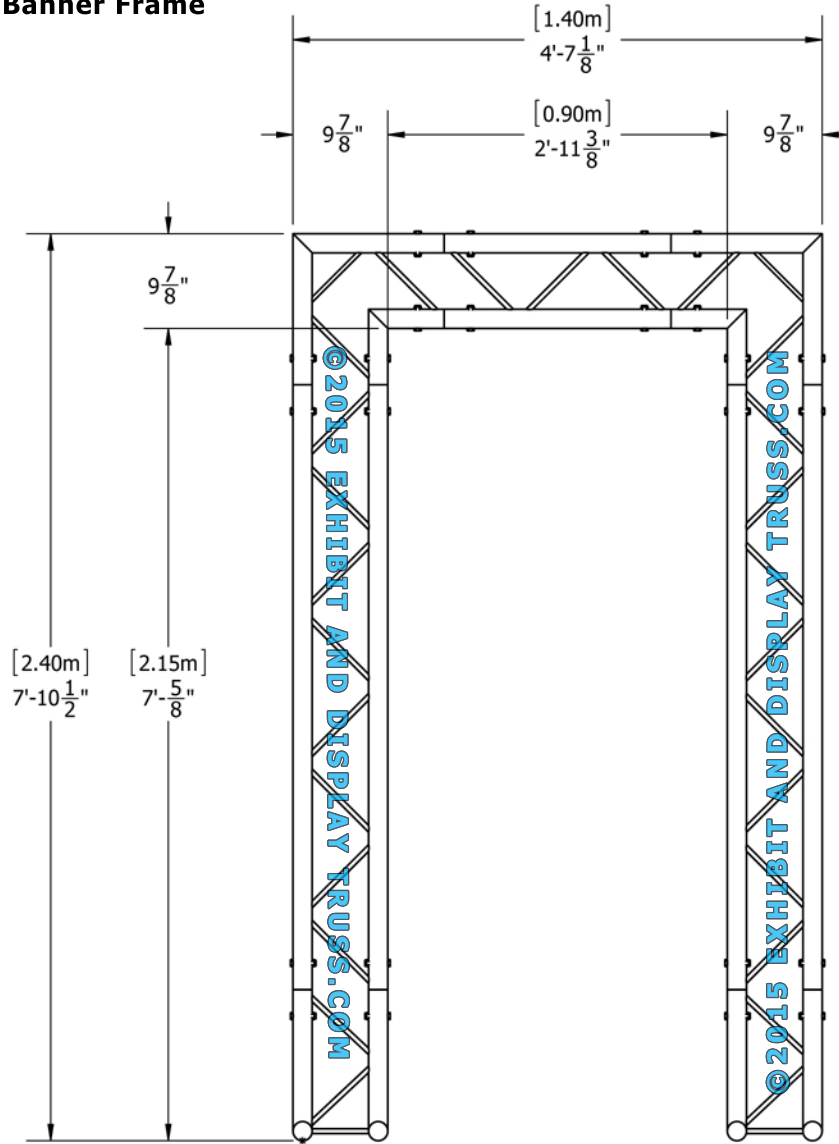

# KIT: A35-102

10" Wide Aluminum Truss. 2" Chords with 1/2" Webs

©2015 EXHIBIT AND DISPLAY TRUSS.COM

Portable Banner Stand/Banner Frame

Front View  
Units: Feet & Inches  
[Meters]

©2015 EXHIBIT AND DISPLAY TRUSS.COM