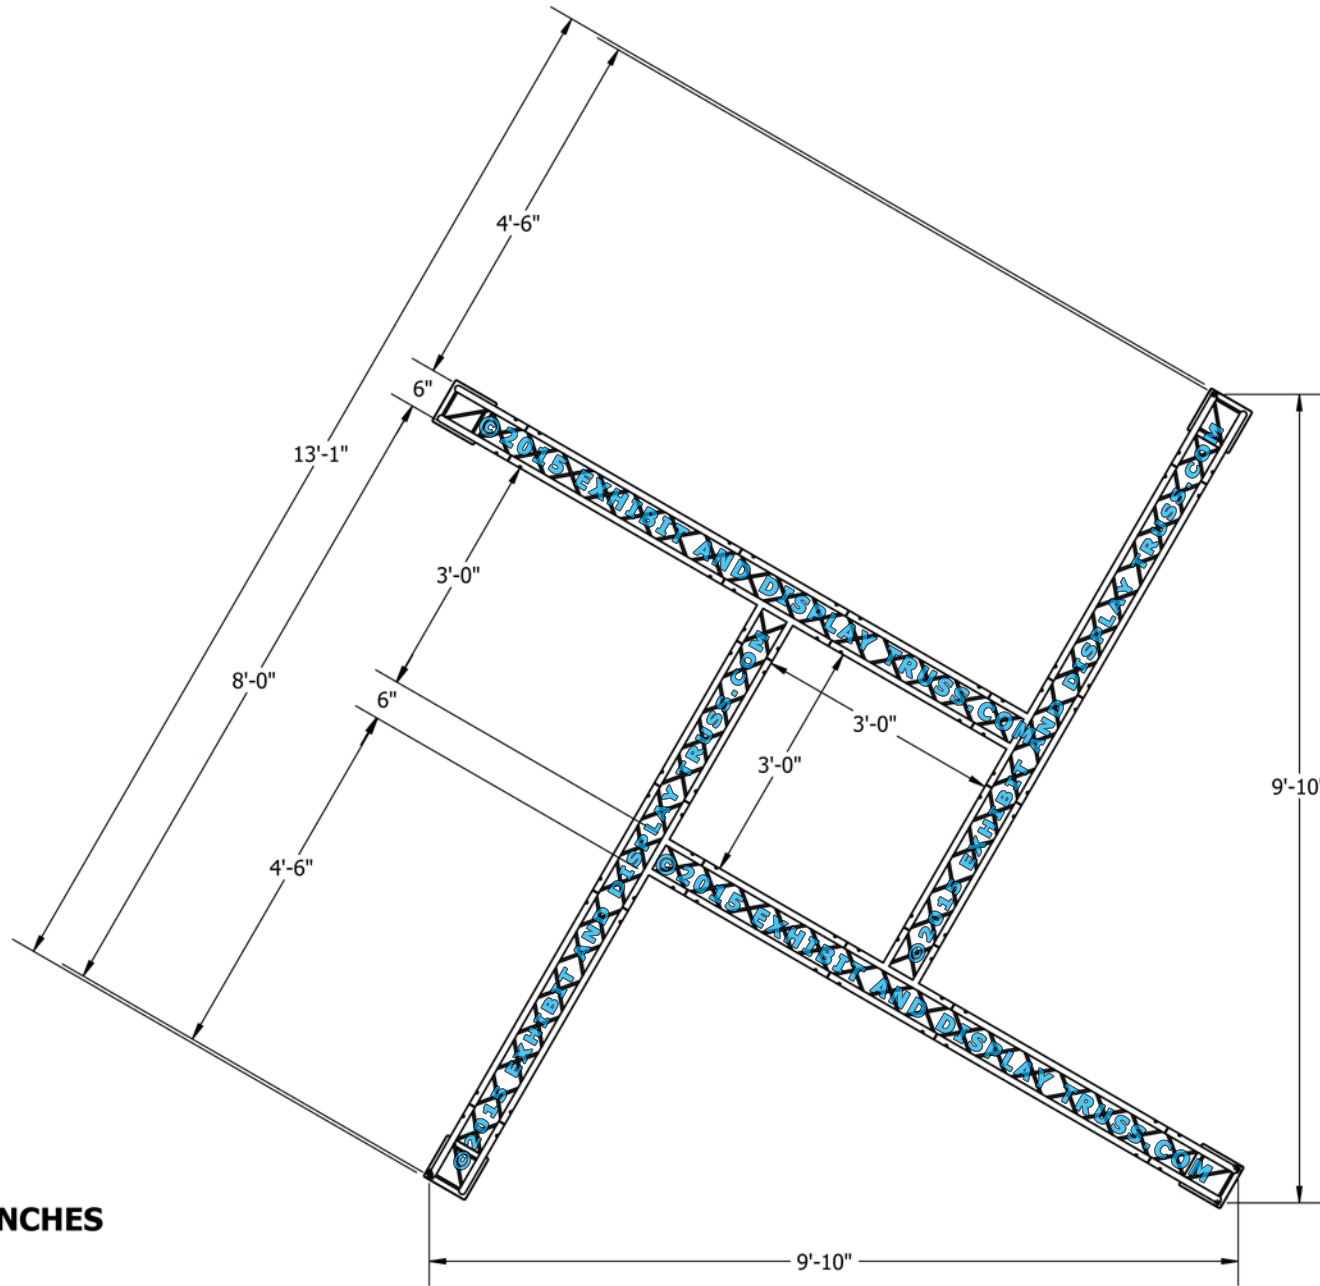

# KIT: A34-64

6" Wide Aluminum Truss. 1" Chords with 5/16" Webs

©2015 EXHIBIT AND DISPLAY TRUSS.COM

TOP VIEW  
UNITS: FEET & INCHES

Toll Free: 855-323-4866  
Email: [info@exhibitanddisplaytruss.com](mailto:info@exhibitanddisplaytruss.com)