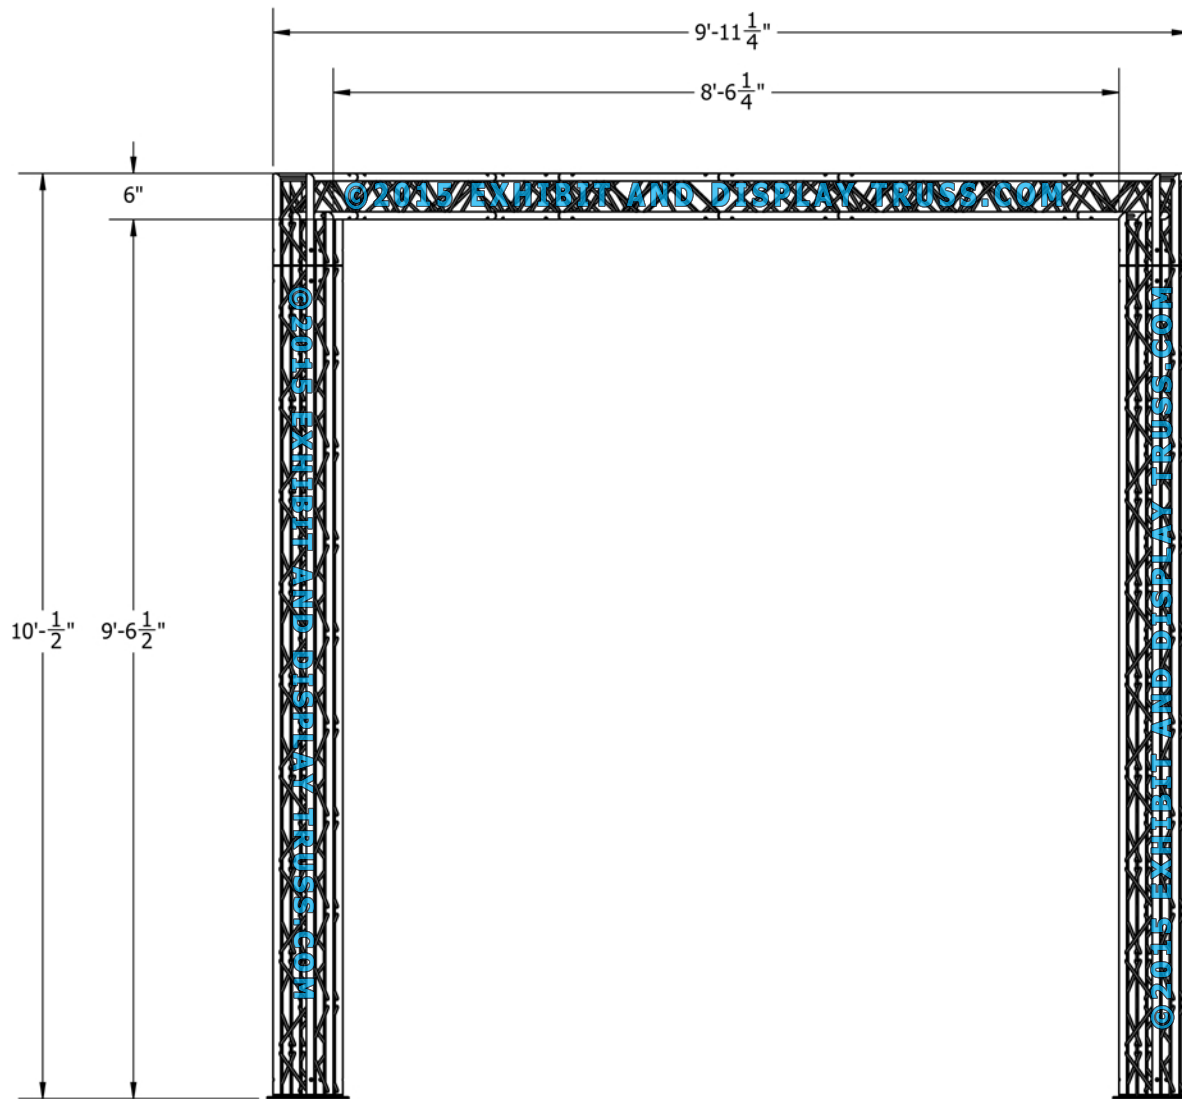

KIT: A34-64

6" Wide Aluminum Truss. 1" Chords with 5/16" Webs

©2015 EXHIBIT AND DISPLAY TRUSS.COM

©2015 EXHIBIT AND DISPLAY TRUSS.COM

FRONT VIEW
UNITS: FEET & INCHES

Toll Free: 855-323-4866
Email: info@exhibitanddisplaytruss.com