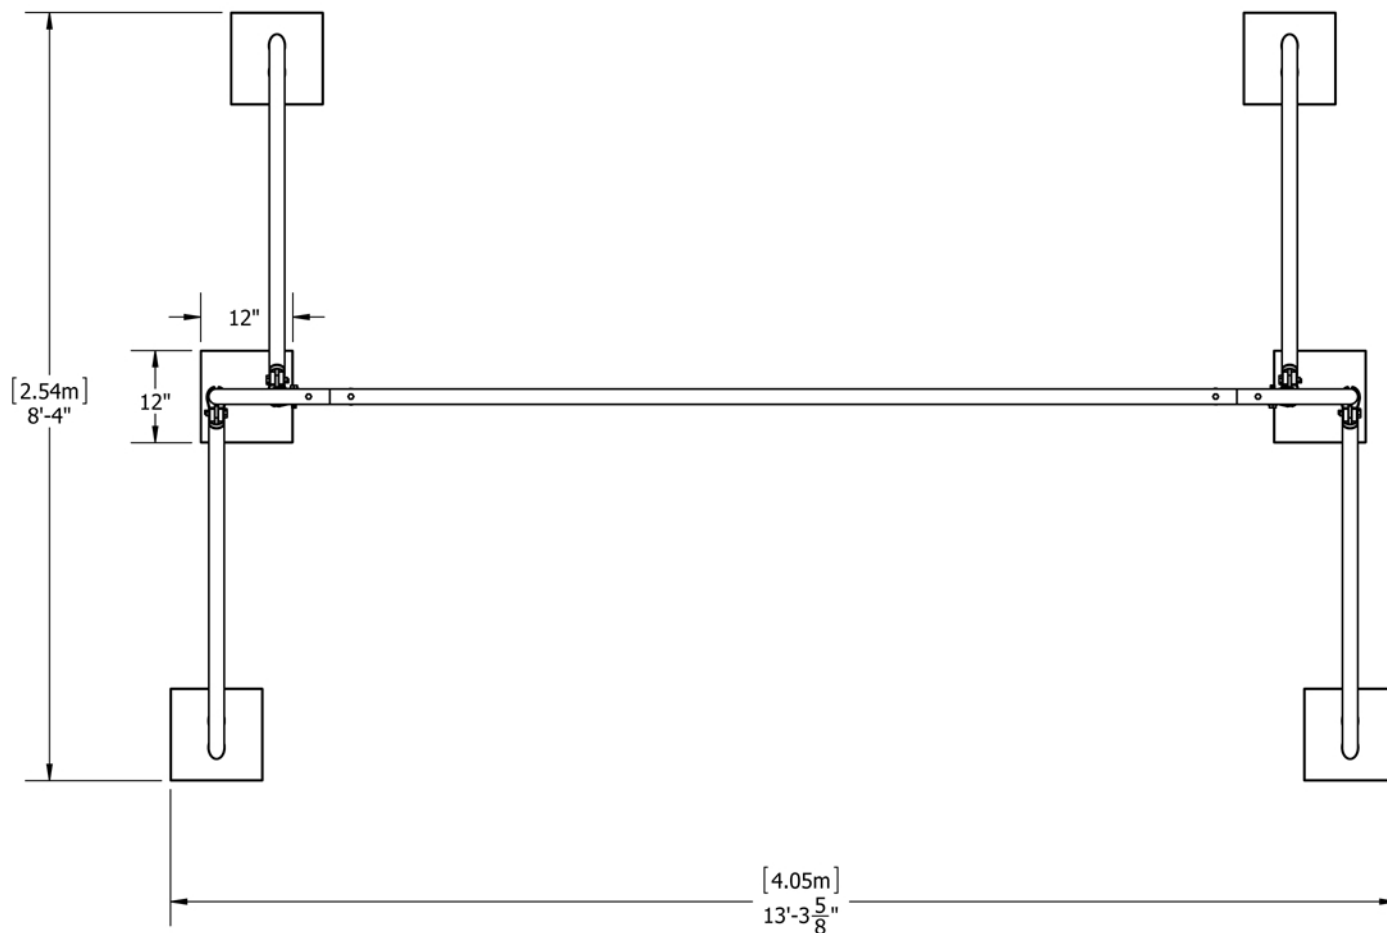

KIT: A33-102

10" Wide Aluminum Truss. 2" Chords with 1/2" Webs

©2015 EXHIBIT AND DISPLAY TRUSS.COM

Top View
Units: Feet & Inches
[Meters]