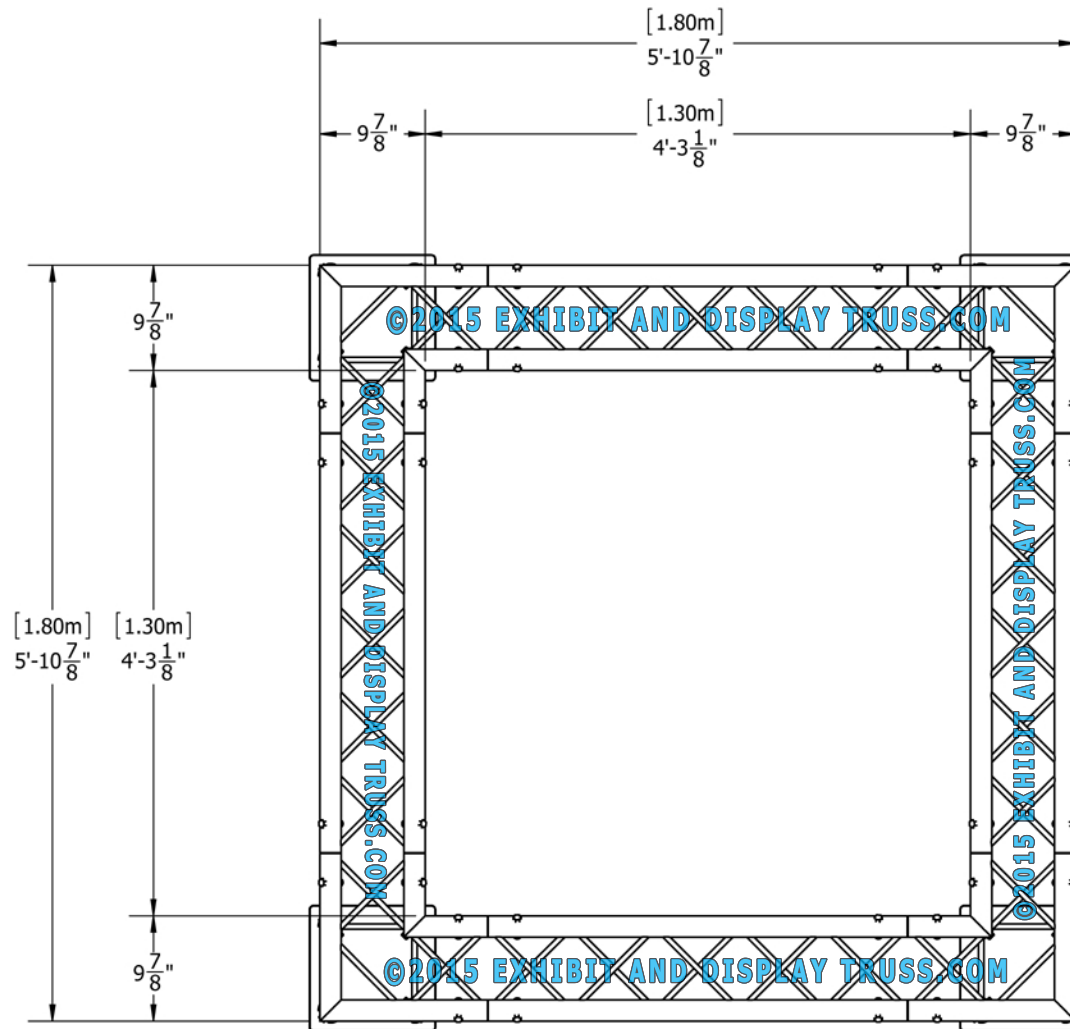

KIT: A32-104

10" Wide Aluminum Truss. 2" Chords with 1/2" Webs

©2015 EXHIBIT AND DISPLAY TRUSS.COM

Top View
Units: Feet & Inches
[Meters]