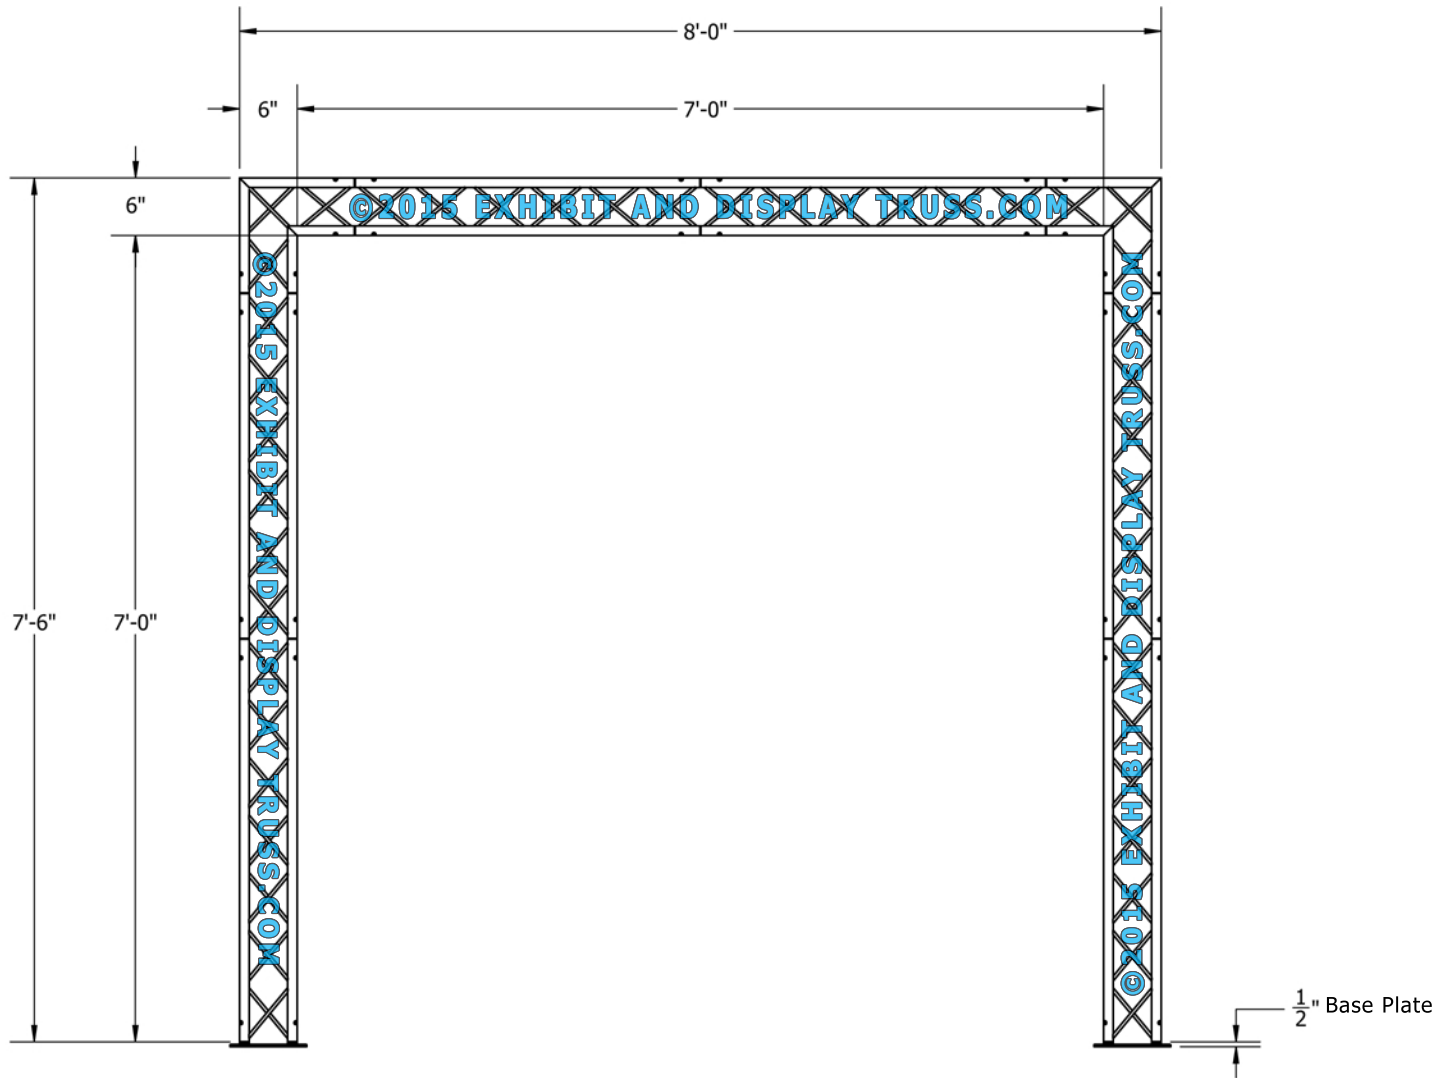

KIT: A28-64

6" Wide Aluminum Truss. 1" Chords with 5/16" Webs

©2015 EXHIBIT AND DISPLAY TRUSS.COM

FRONT VIEW
UNITS: FEET & INCHES