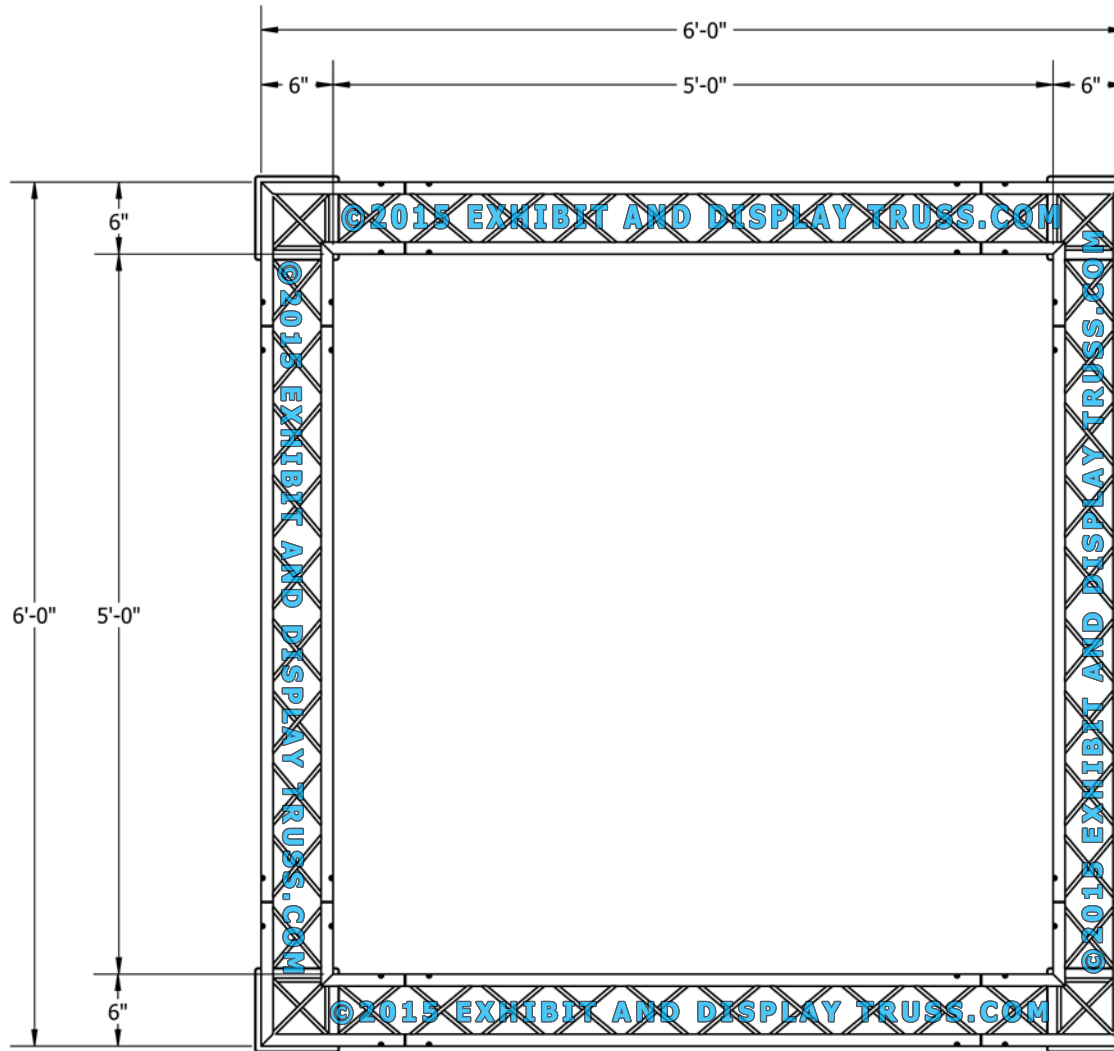

KIT: A27-64

6" Wide Aluminum Truss. 1" Chords with 5/16" Webs

©2015 EXHIBIT AND DISPLAY TRUSS.COM

TOP VIEW
UNITS: FEET & INCHES